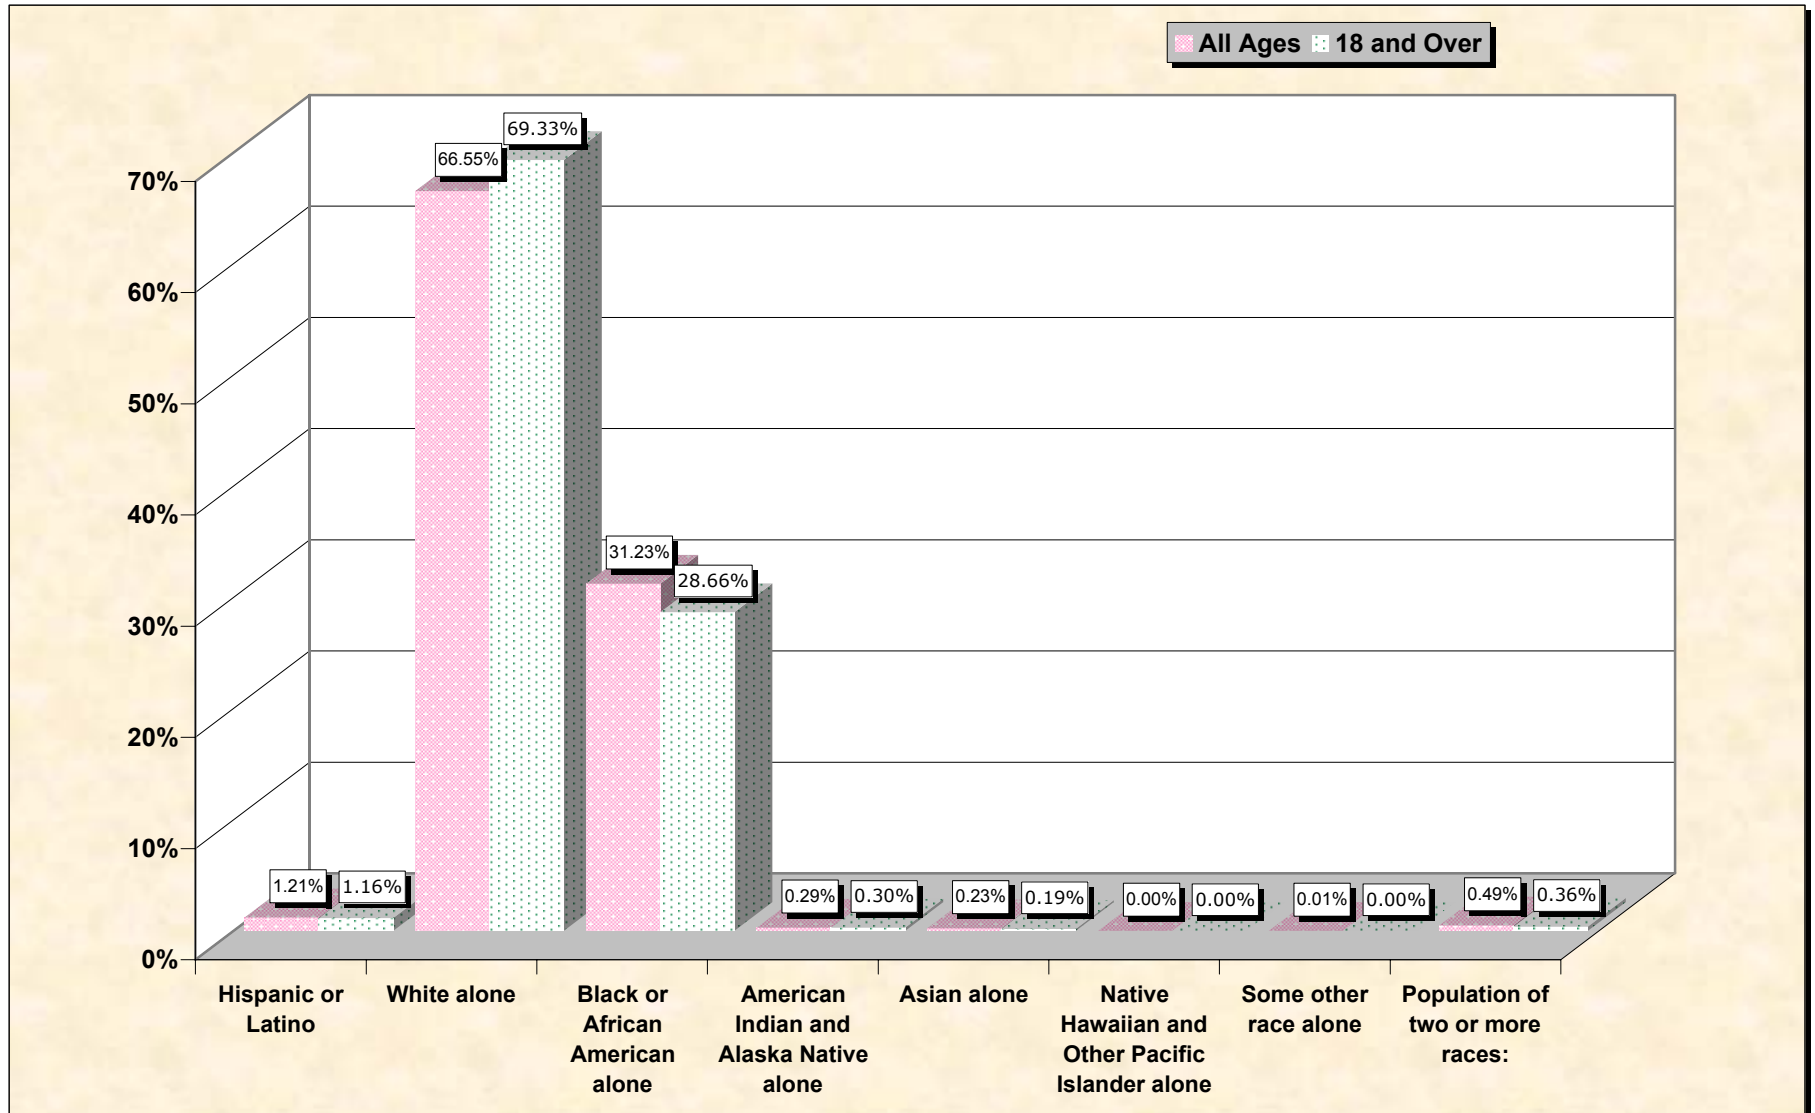

Population by Race or Ethnicity and Age

Assumption Parish, Louisiana

Data Set: Census 2000 Redistricting Data (Public Law 94-171) Summary File

www.fairdata2000.com

[3-Oct-02](#)

Hispanic or Latino, and not Hispanic by Race and Age Assumption Parish, Louisiana

Source: Data Set: Census 2000 Redistricting Data (Public Law 94-171) Summary File. PL2. HISPANIC OR LATINO, AND NOT HISPANIC OR LATINO BY RACE [73] - Universe: Total population; PL4. HISPANIC OR LATINO, AND NOT HISPANIC OR LATINO BY RACE FOR THE POPULATION 18 YEARS AND OVER [73] - Universe: Total population 18 years and over

source data for chart

HISPANIC OR LATINO, AND NOT HISPANIC OR LATINO BY RACE

	Assumption Parish, Louisiana
Total:	23,388
Hispanic or Latino	284
Not Hispanic or Latino:	23,104
Population of one race:	22,990
White alone	15,565
Black or African American alone	7,303
American Indian and Alaska Native alone	67
Asian alone	53
Native Hawaiian and Other Pacific Islander alone	0
Some other race alone	2
Population of two or more races:	114

Source: Data Set: Census 2000 Redistricting Data (Public Law 94-171) Summary File. PL2. HISPANIC OR LATINO, AND NOT HISPANIC OR LATINO BY RACE [73] - Universe: Total population

HISPANIC OR LATINO, AND NOT HISPANIC OR LATINO BY RACE FOR THE POPULATION 18 YEARS AND OVER