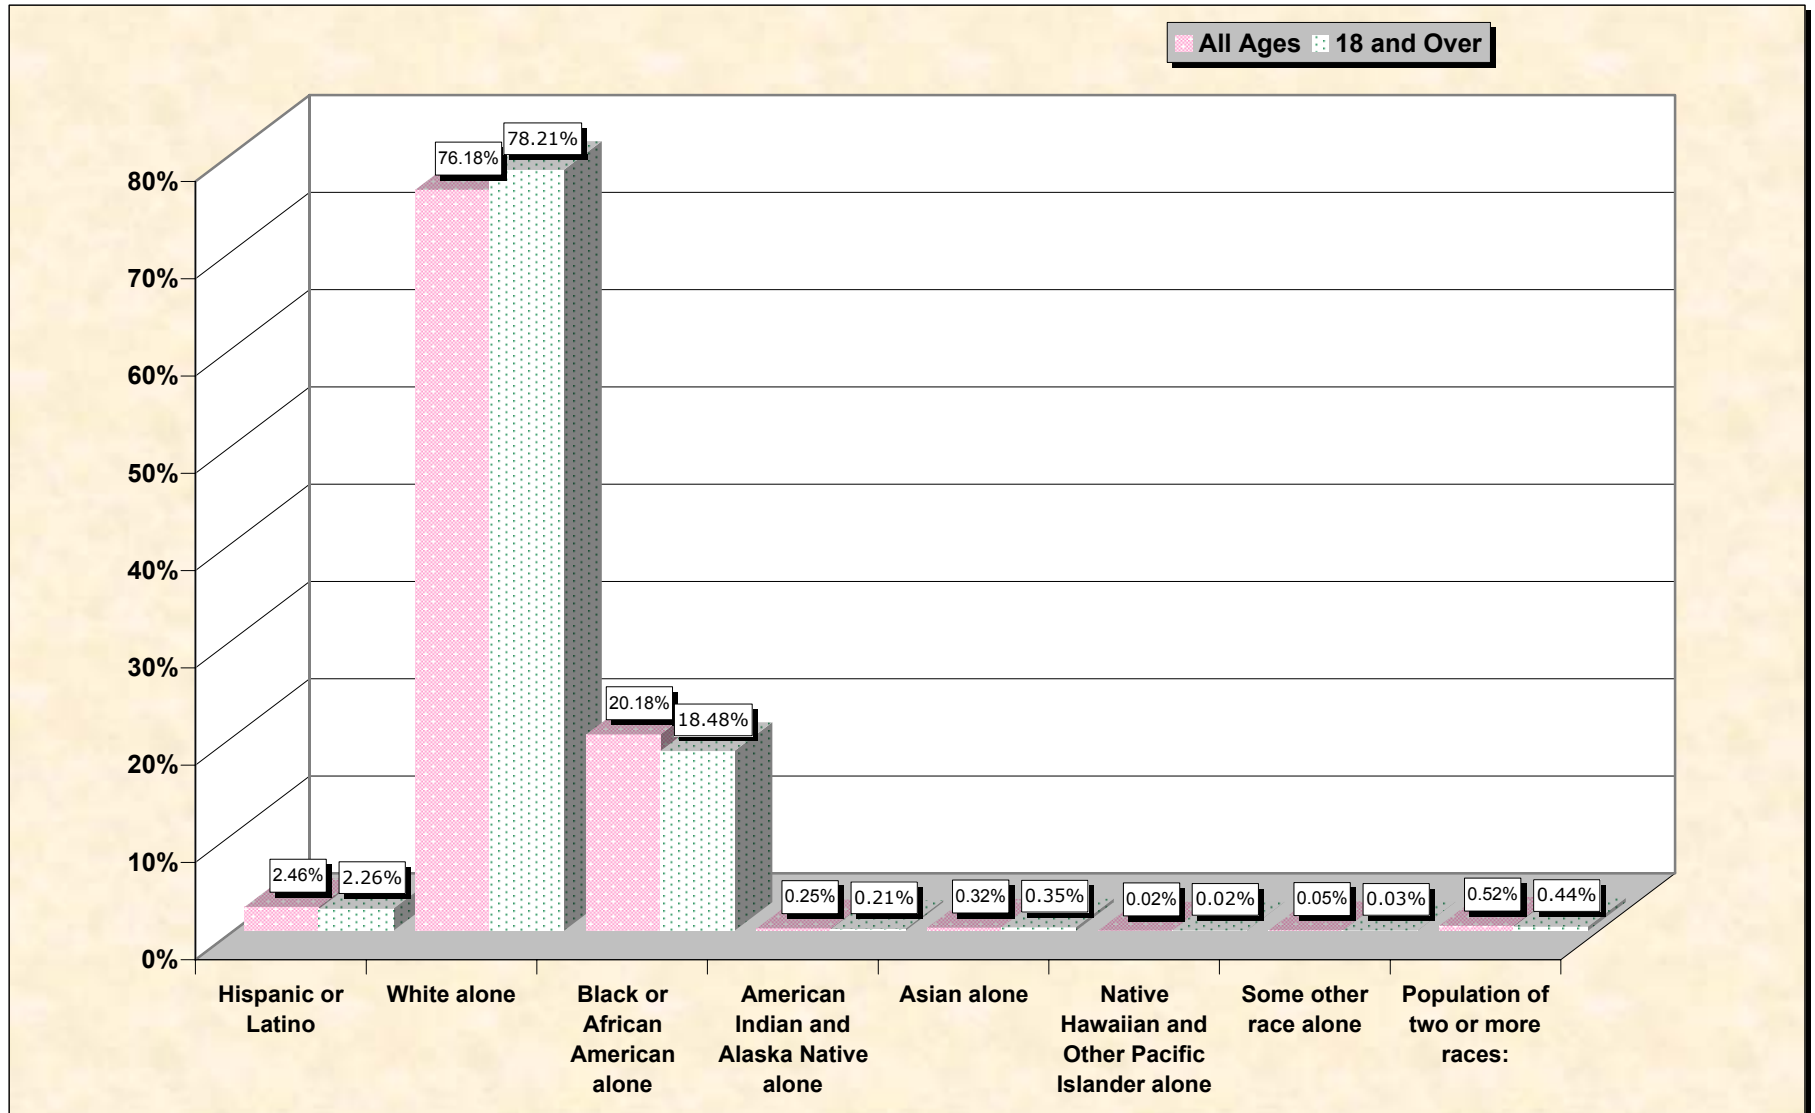

Source: Data Set: Census 2000 Redistricting Data (Public Law 94-171) Summary File. PL2. HISPANIC OR LATINO, AND NOT HISPANIC OR LATINO BY RACE [73] - Universe: Total population; PL4. HISPANIC OR LATINO, AND NOT HISPANIC OR LATINO BY RACE FOR THE POPULATION 18 YEARS AND OVER [73] - Universe: Total population 18 years and over

source data for chart

HISPANIC OR LATINO, AND NOT HISPANIC OR LATINO BY RACE

	Ascension Parish, Louisiana
Total:	76,627
Hispanic or Latino	1,883
Not Hispanic or Latino:	74,744
Population of one race:	74,342
White alone	58,378
Black or African American alone	15,466
American Indian and Alaska Native alone	191
Asian alone	249
Native Hawaiian and Other Pacific Islander alone	18
Some other race alone	40
Population of two or more races:	402

Source: Data Set: Census 2000 Redistricting Data (Public Law 94-171) Summary File. PL2. HISPANIC OR LATINO, AND NOT HISPANIC OR LATINO BY RACE [73] - Universe: Total population

HISPANIC OR LATINO, AND NOT HISPANIC OR LATINO BY RACE FOR THE POPULATION 18 YEARS AND OVER

Source: Data Set: Census 2000 Redistricting Data (Public Law 94-171) Summary File. PL4. HISPANIC OR LATINO, AND NOT HISPANIC OR LATINO BY RACE FOR THE POPULATION 18 YEARS AND OVER [73] - Universe: Total population 18 years and over