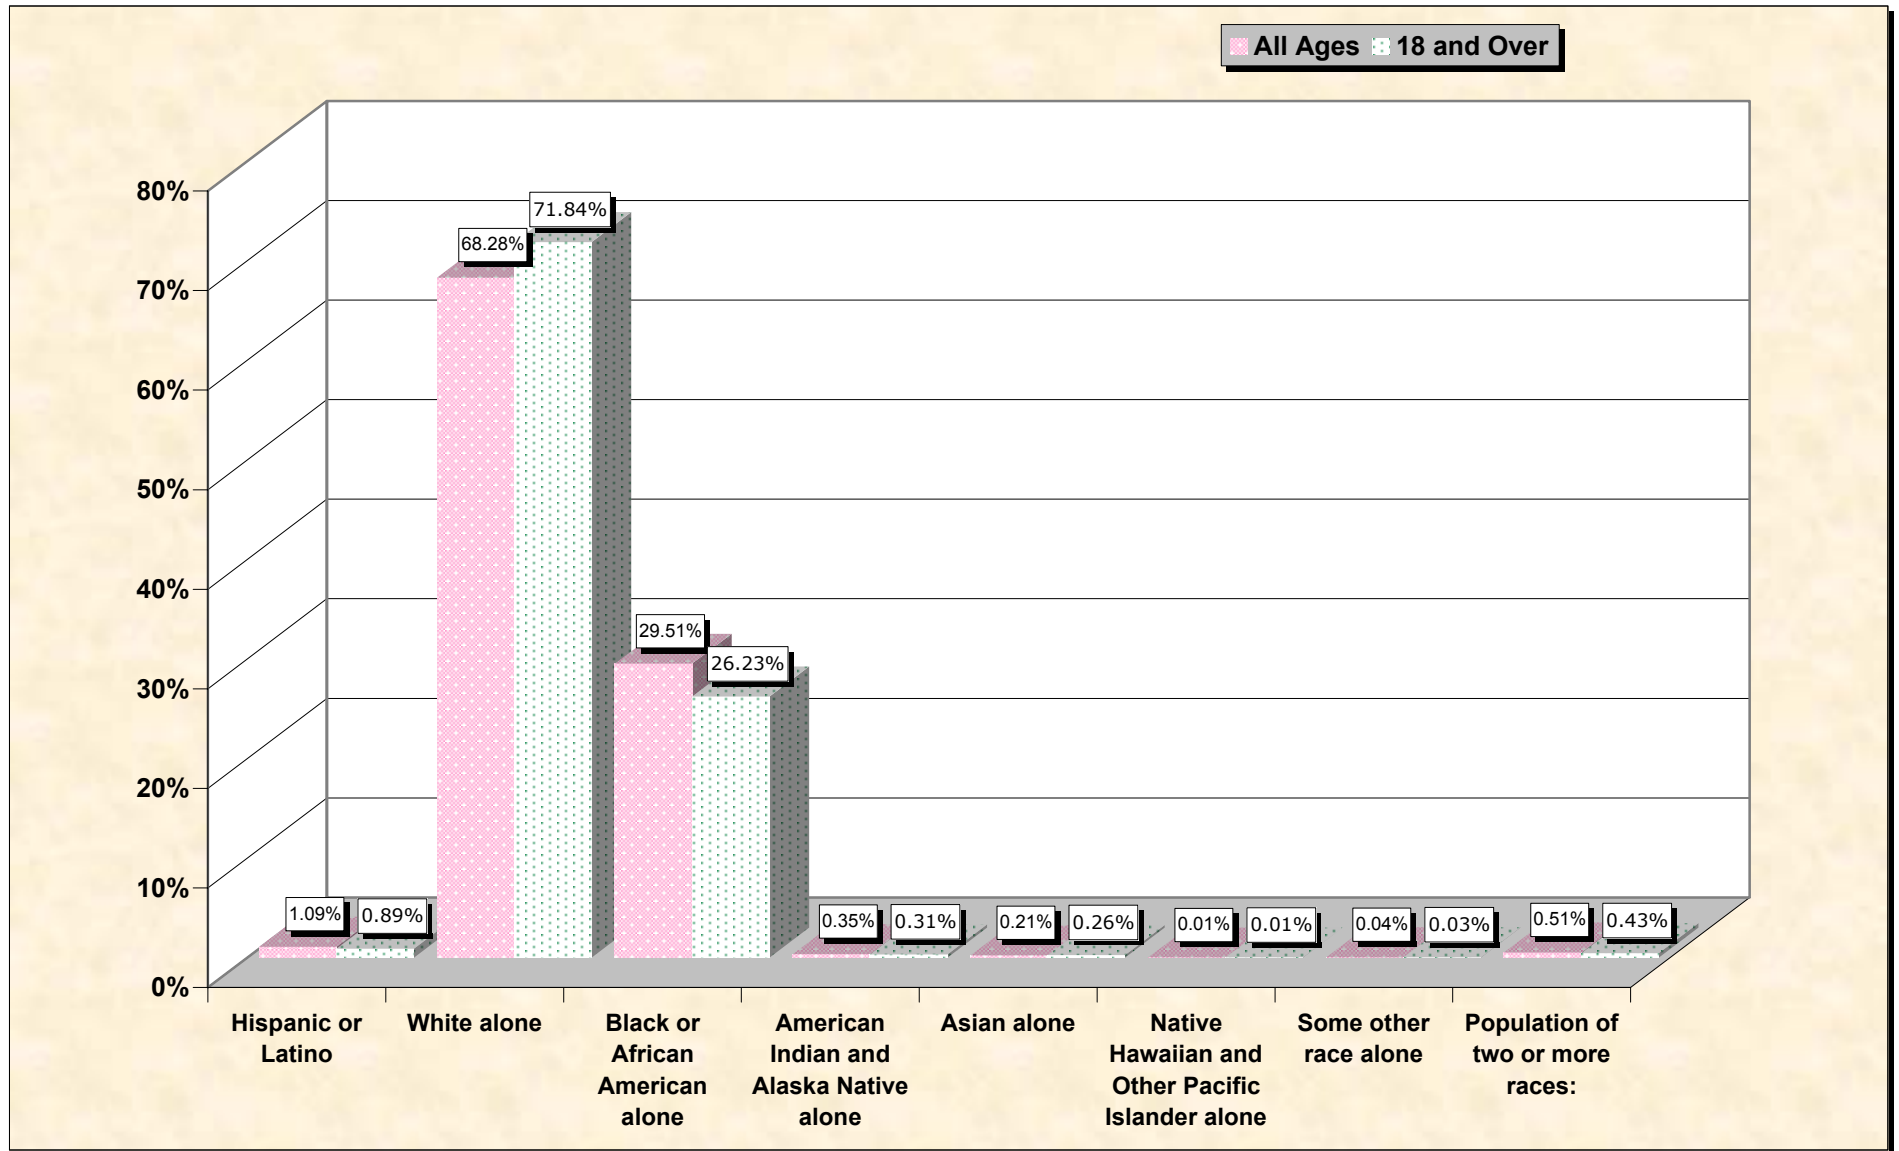

Population by Race or Ethnicity and Age

Worth County, Georgia

Data Set: Census 2000 Redistricting Data (Public Law 94-171) Summary File

www.fairdata2000.com

[3-Oct-02](#)

Hispanic or Latino, and not Hispanic by Race and Age Worth County, Georgia

Source: Data Set: Census 2000 Redistricting Data (Public Law 94-171) Summary File. PL2. HISPANIC OR LATINO, AND NOT HISPANIC OR LATINO BY RACE [73] - Universe: Total population; PL4. HISPANIC OR LATINO, AND NOT HISPANIC OR LATINO BY RACE FOR THE POPULATION 18 YEARS AND OVER [73] - Universe: Total population 18 years and over

source data for Chart

HISPANIC OR LATINO, AND NOT HISPANIC OR LATINO BY RACE

	Worth County, Georgia
Total:	21,967
Hispanic or Latino	240
Not Hispanic or Latino:	21,727
Population of one race:	21,615
White alone	14,999
Black or African American alone	6,482
American Indian and Alaska Native alone	77
Asian alone	47
Native Hawaiian and Other Pacific Islander alone	2
Some other race alone	8
Population of two or more races:	112

Source: Data Set: Census 2000 Redistricting Data (Public Law 94-171) Summary File. PL2. HISPANIC OR LATINO, AND NOT HISPANIC OR LATINO BY RACE [73] - Universe: Total population

HISPANIC OR LATINO, AND NOT HISPANIC OR LATINO BY RACE FOR THE POPULATION 18 YEARS AND OVER