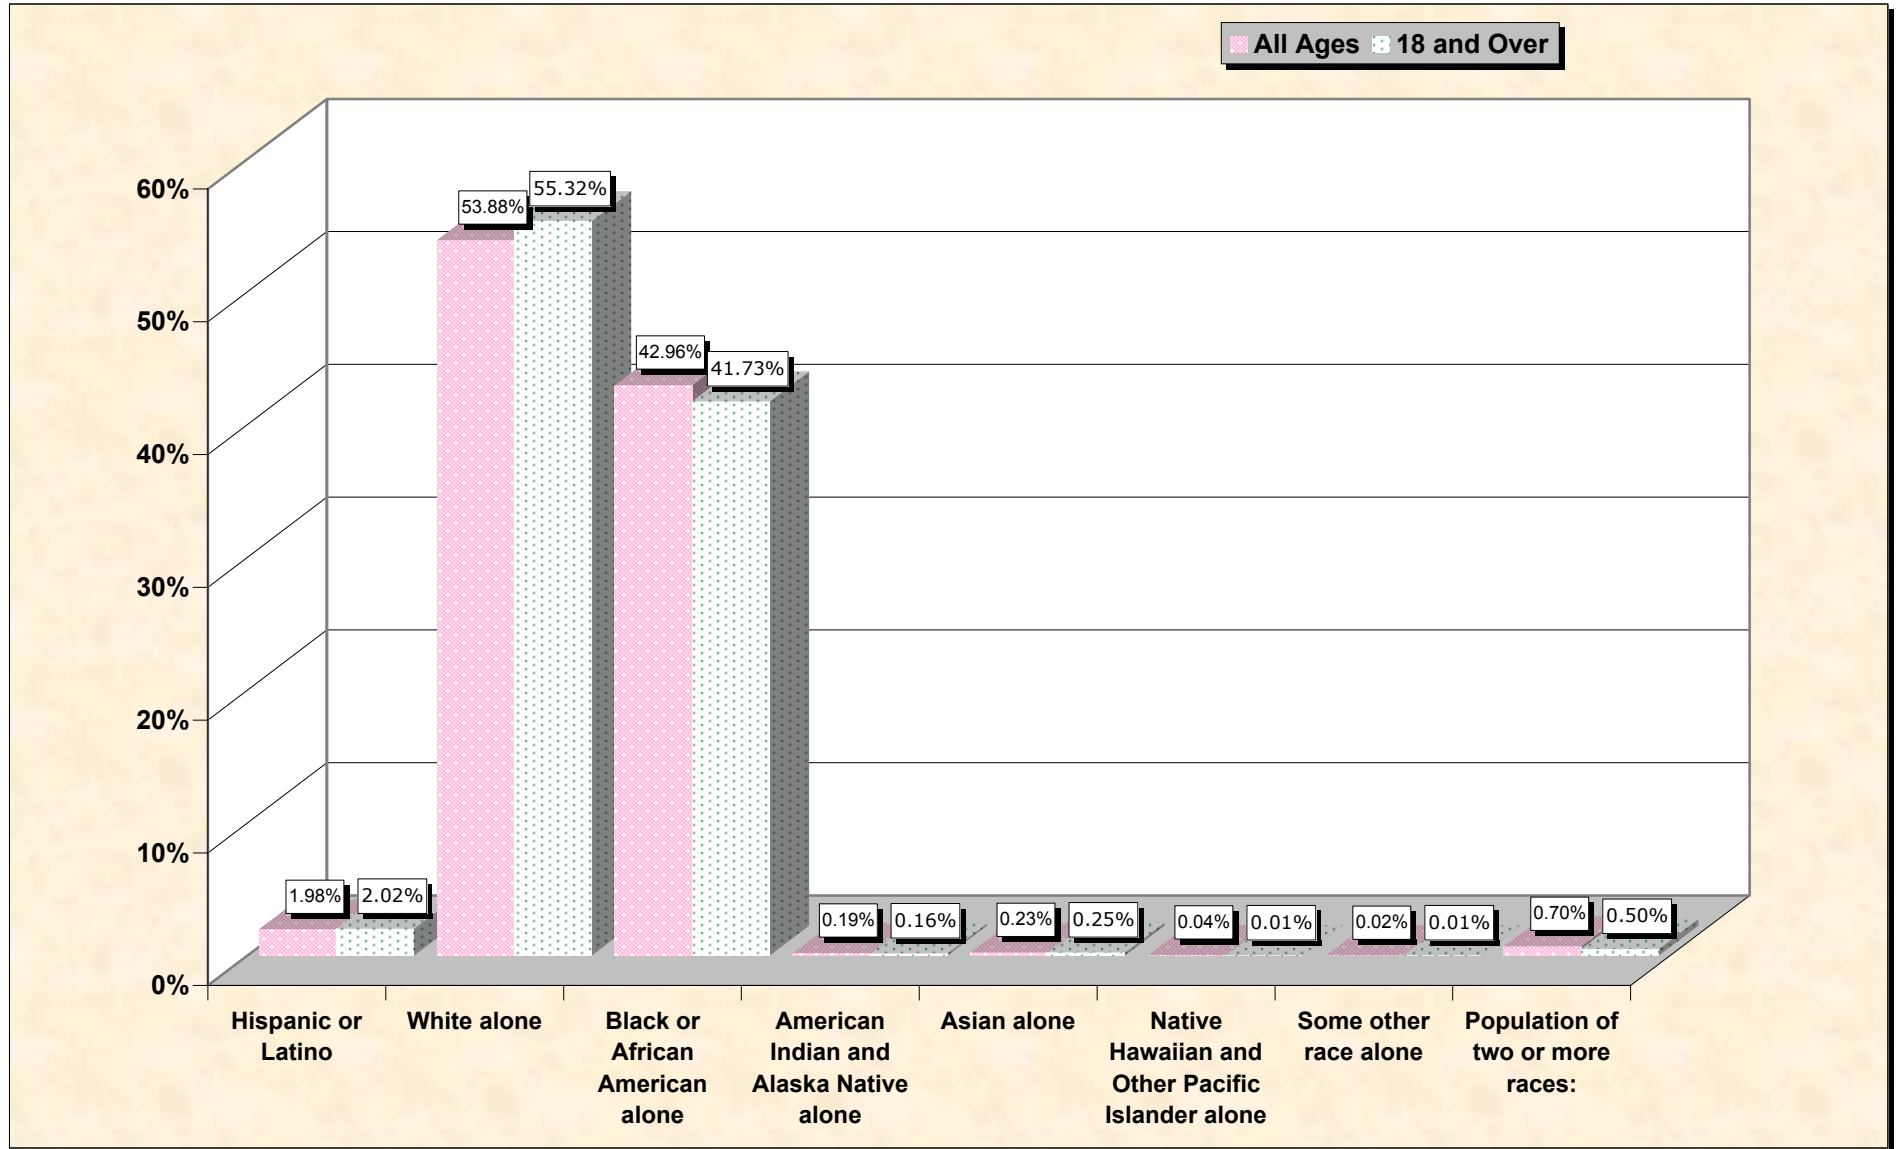

Population by Race or Ethnicity and Age

Wilkes County, Georgia

Data Set: Census 2000 Redistricting Data (Public Law 94-171) Summary File

www.fairdata2000.com

[3-Oct-02](#)

Hispanic or Latino, and not Hispanic by Race and Age Wilkes County, Georgia

Source: Data Set: Census 2000 Redistricting Data (Public Law 94-171) Summary File. PL2. HISPANIC OR LATINO, AND NOT HISPANIC OR LATINO BY RACE [73] - Universe: Total population; PL4. HISPANIC OR LATINO, AND NOT HISPANIC OR LATINO BY RACE FOR THE POPULATION 18 YEARS AND OVER [73] - Universe: Total population 18 years and over

source data for Chart

HISPANIC OR LATINO, AND NOT HISPANIC OR LATINO BY RACE

	Wilkes County, Georgia
Total:	10,687
Hispanic or Latino	212
Not Hispanic or Latino:	10,475
Population of one race:	10,400
White alone	5,758
Black or African American alone	4,591
American Indian and Alaska Native alone	20
Asian alone	25
Native Hawaiian and Other Pacific Islander alone	4
Some other race alone	2
Population of two or more races:	75

Source: Data Set: Census 2000 Redistricting Data (Public Law 94-171) Summary File. PL2. HISPANIC OR LATINO, AND NOT HISPANIC OR LATINO BY RACE [73] - Universe: Total population

HISPANIC OR LATINO, AND NOT HISPANIC OR LATINO BY RACE FOR THE POPULATION 18 YEARS AND OVER