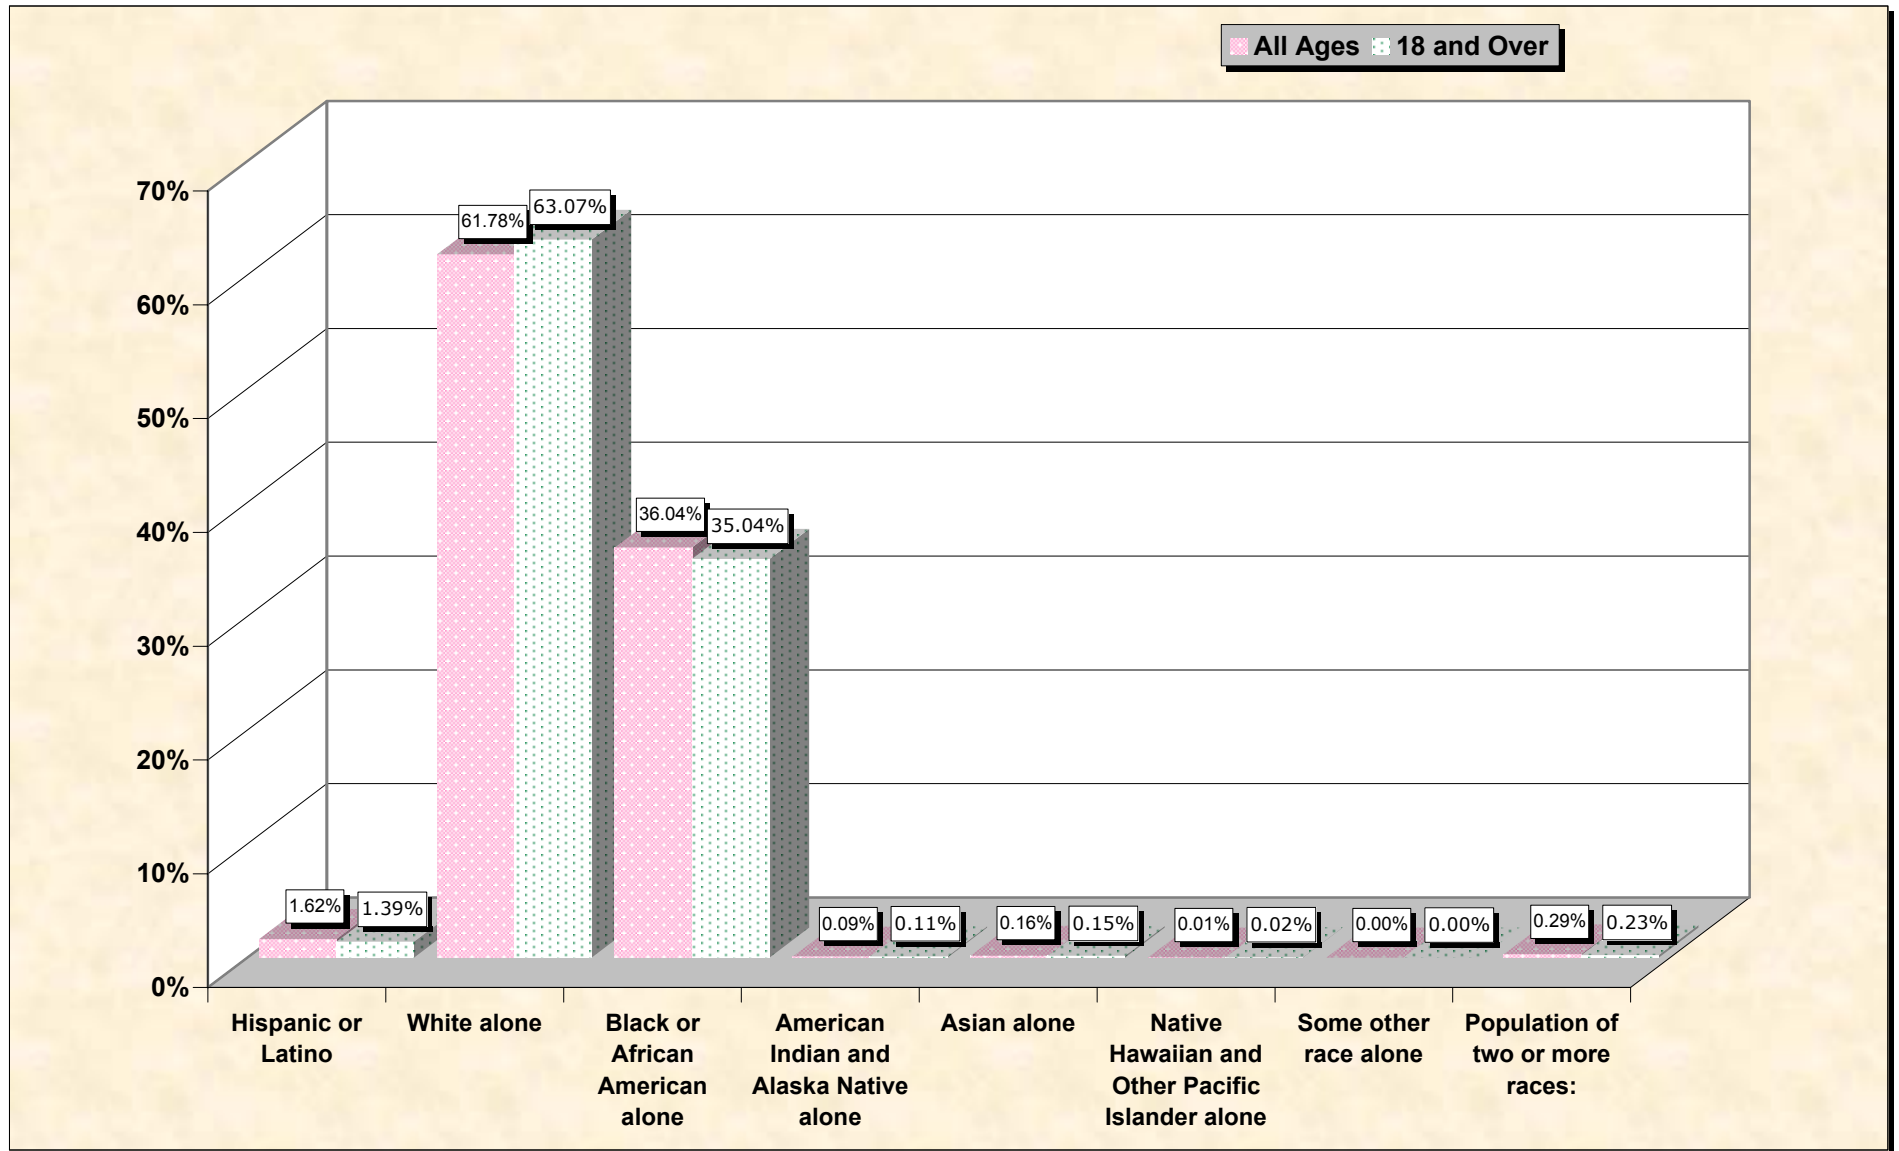

Population by Race or Ethnicity and Age

Wilcox County, Georgia

Data Set: Census 2000 Redistricting Data (Public Law 94-171) Summary File

www.fairdata2000.com

[3-Oct-02](#)

Hispanic or Latino, and not Hispanic by Race and Age Wilcox County, Georgia

Source: Data Set: Census 2000 Redistricting Data (Public Law 94-171) Summary File. PL2. HISPANIC OR LATINO, AND NOT HISPANIC OR LATINO BY RACE [73] - Universe: Total population; PL4. HISPANIC OR LATINO, AND NOT HISPANIC OR LATINO BY RACE FOR THE POPULATION 18 YEARS AND OVER [73] - Universe: Total population 18 years and over

source data for Chart

HISPANIC OR LATINO, AND NOT HISPANIC OR LATINO BY RACE

	Wilcox County, Georgia
Total:	8,577
Hispanic or Latino	139
Not Hispanic or Latino:	8,438
Population of one race:	8,413
White alone	5,299
Black or African American alone	3,091
American Indian and Alaska Native alone	8
Asian alone	14
Native Hawaiian and Other Pacific Islander alone	1
Some other race alone	0
Population of two or more races:	25

Source: Data Set: Census 2000 Redistricting Data (Public Law 94-171) Summary File. PL2. HISPANIC OR LATINO, AND NOT HISPANIC OR LATINO BY RACE [73] - Universe: Total population

HISPANIC OR LATINO, AND NOT HISPANIC OR LATINO BY RACE FOR THE POPULATION 18 YEARS AND OVER