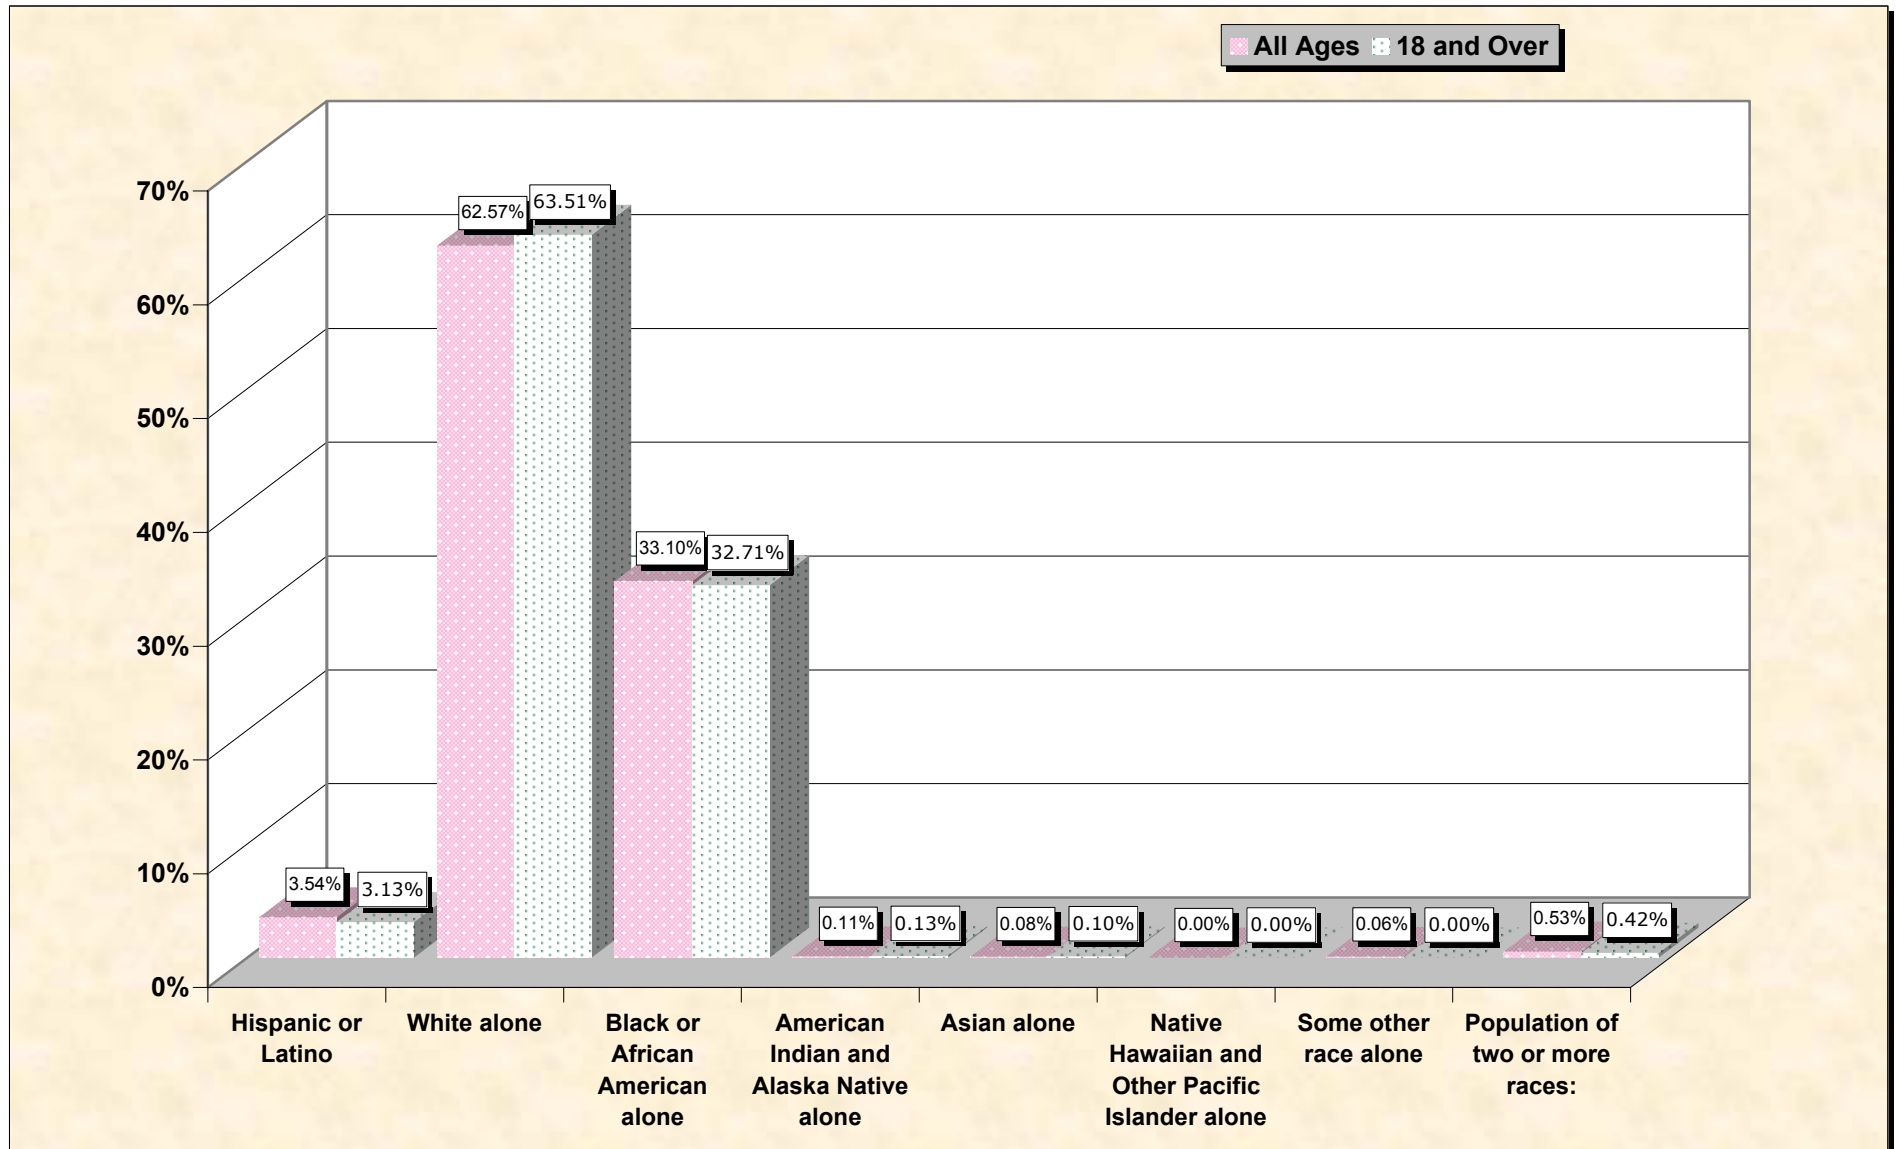

Population by Race or Ethnicity and Age

Wheeler County, Georgia

Data Set: Census 2000 Redistricting Data (Public Law 94-171) Summary File

www.fairdata2000.com

[3-Oct-02](#)

Hispanic or Latino, and not Hispanic by Race and Age Wheeler County, Georgia

Source: Data Set: Census 2000 Redistricting Data (Public Law 94-171) Summary File. PL2. HISPANIC OR LATINO, AND NOT HISPANIC OR LATINO BY RACE [73] - Universe: Total population; PL4. HISPANIC OR LATINO, AND NOT HISPANIC OR LATINO BY RACE FOR THE POPULATION 18 YEARS AND OVER [73] - Universe: Total population 18 years and over

source data for Chart

HISPANIC OR LATINO, AND NOT HISPANIC OR LATINO BY RACE

	Wheeler County, Georgia
Total:	6,179
Hispanic or Latino	219
Not Hispanic or Latino:	5,960
Population of one race:	5,927
White alone	3,866
Black or African American alone	2,045
American Indian and Alaska Native alone	7
Asian alone	5
Native Hawaiian and Other Pacific Islander alone	0
Some other race alone	4
Population of two or more races:	33

	Wheeler County, Georgia
Total:	4,796
Hispanic or Latino	150
Not Hispanic or Latino:	4,646
Population of one race:	4,626
White alone	3,046
Black or African American alone	1,569
American Indian and Alaska Native alone	6
Asian alone	5
Native Hawaiian and Other Pacific Islander alone	0
Some other race alone	0
Population of two or more races:	20