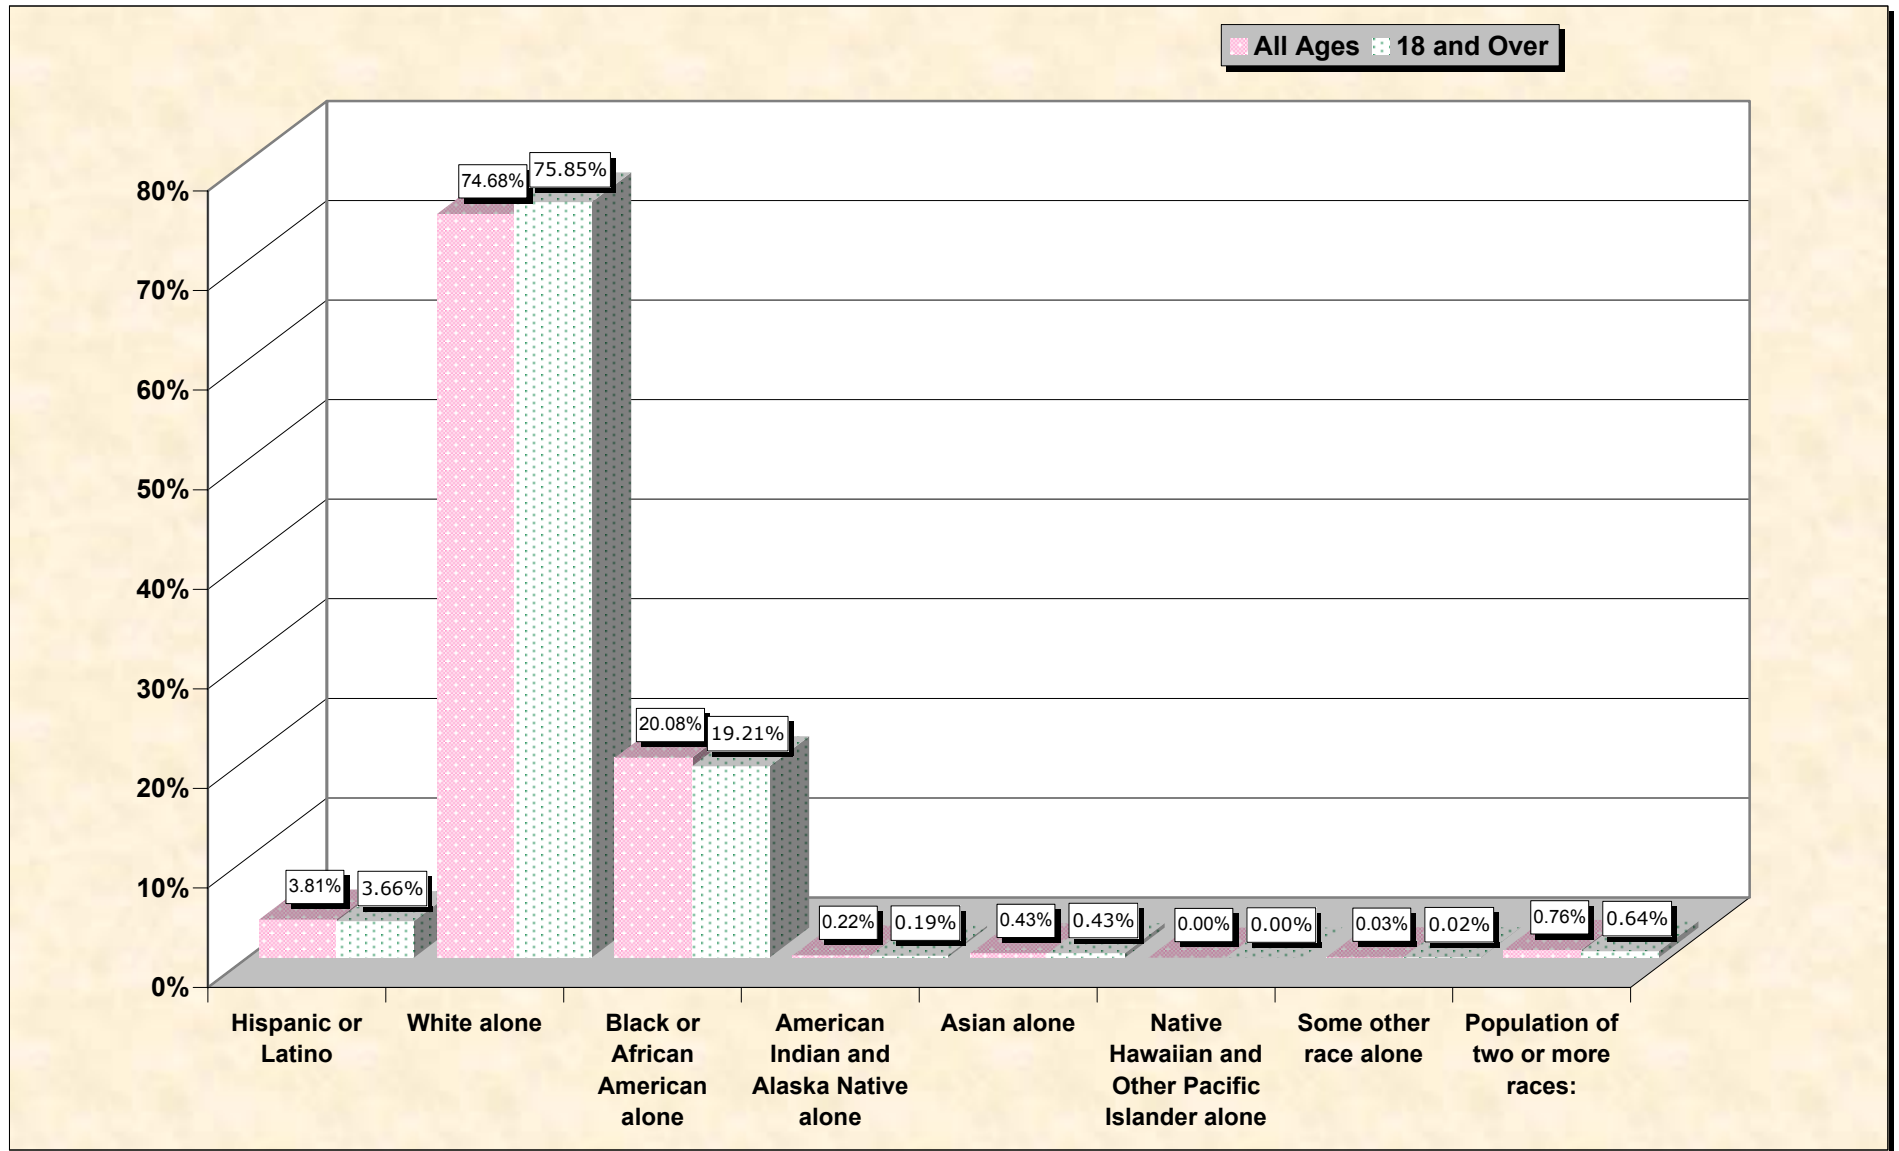

Population by Race or Ethnicity and Age

Wayne County, Georgia

Data Set: Census 2000 Redistricting Data (Public Law 94-171) Summary File

www.fairdata2000.com

[3-Oct-02](#)

Hispanic or Latino, and not Hispanic by Race and Age Wayne County, Georgia

Source: Data Set: Census 2000 Redistricting Data (Public Law 94-171) Summary File. PL2. HISPANIC OR LATINO, AND NOT HISPANIC OR LATINO BY RACE [73] - Universe: Total population; PL4. HISPANIC OR LATINO, AND NOT HISPANIC OR LATINO BY RACE FOR THE POPULATION 18 YEARS AND OVER [73] - Universe: Total population 18 years and over

source data for Chart

HISPANIC OR LATINO, AND NOT HISPANIC OR LATINO BY RACE

	Wayne County, Georgia
Total:	26,565
Hispanic or Latino	1,013
Not Hispanic or Latino:	25,552
Population of one race:	25,351
White alone	19,838
Black or African American alone	5,333
American Indian and Alaska Native alone	58
Asian alone	114
Native Hawaiian and Other Pacific Islander alone	0
Some other race alone	8
Population of two or more races:	201

Source: Data Set: Census 2000 Redistricting Data (Public Law 94-171) Summary File. PL2. HISPANIC OR LATINO, AND NOT HISPANIC OR LATINO BY RACE [73] - Universe: Total population

HISPANIC OR LATINO, AND NOT HISPANIC OR LATINO BY RACE FOR THE POPULATION 18 YEARS AND OVER