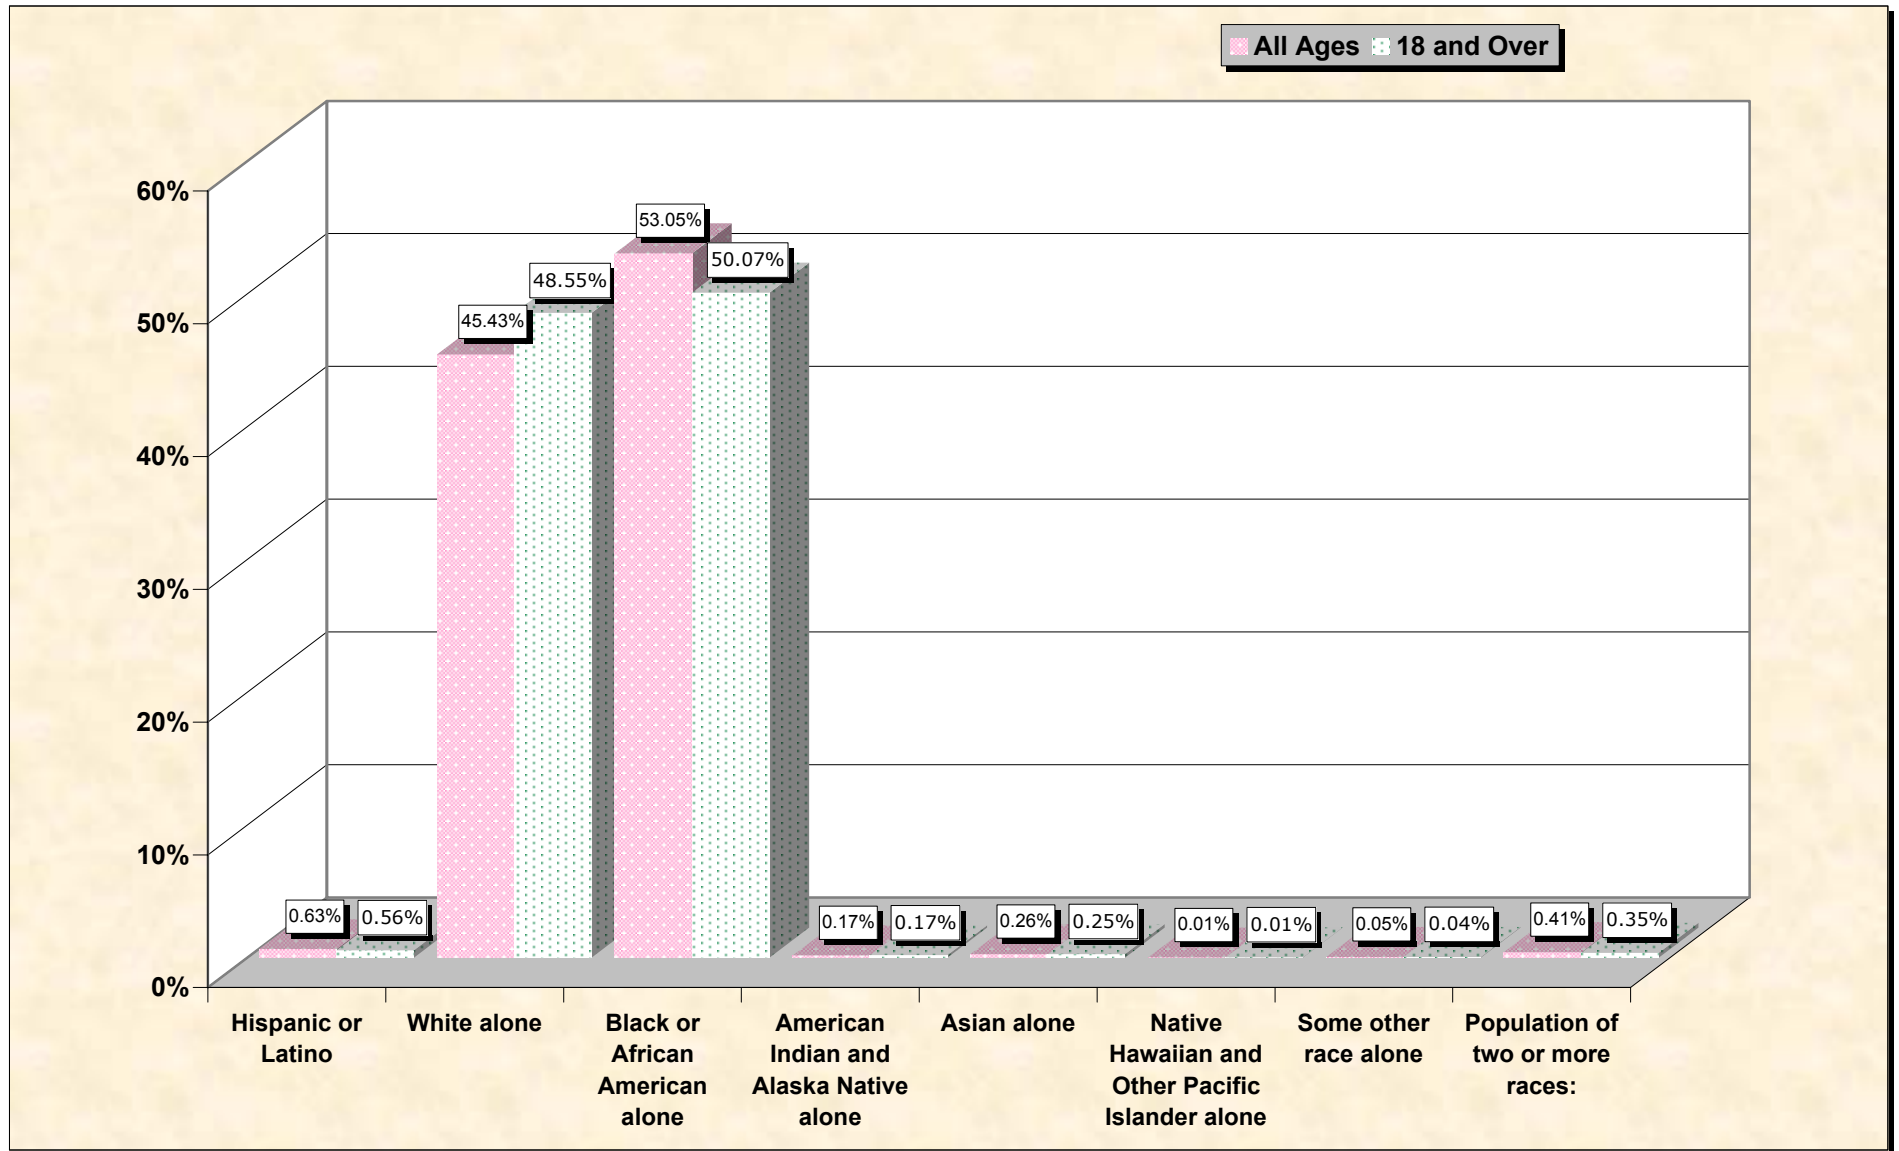

Population by Race or Ethnicity and Age

Washington County, Georgia

Data Set: Census 2000 Redistricting Data (Public Law 94-171) Summary File

www.fairdata2000.com

[3-Oct-02](#)

Hispanic or Latino, and not Hispanic by Race and Age Washington County, Georgia

Source: Data Set: Census 2000 Redistricting Data (Public Law 94-171) Summary File. PL2. HISPANIC OR LATINO, AND NOT HISPANIC OR LATINO BY RACE [73] - Universe: Total population; PL4. HISPANIC OR LATINO, AND NOT HISPANIC OR LATINO BY RACE FOR THE POPULATION 18 YEARS AND OVER [73] - Universe: Total population 18 years and over

source data for Chart

HISPANIC OR LATINO, AND NOT HISPANIC OR LATINO BY RACE

Washington County, Georgia	
Total:	21,176
Hispanic or Latino	134
Not Hispanic or Latino:	21,042
Population of one race:	20,956
White alone	9,620
Black or African American alone	11,233
American Indian and Alaska Native alone	35
Asian alone	55
Native Hawaiian and Other Pacific Islander alone	2
Some other race alone	11
Population of two or more races:	86

Source: Data Set: Census 2000 Redistricting Data (Public Law 94-171) Summary File. PL2. HISPANIC OR LATINO, AND NOT HISPANIC OR LATINO BY RACE [73] - Universe: Total population

HISPANIC OR LATINO, AND NOT HISPANIC OR LATINO BY RACE FOR THE POPULATION 18 YEARS AND OVER