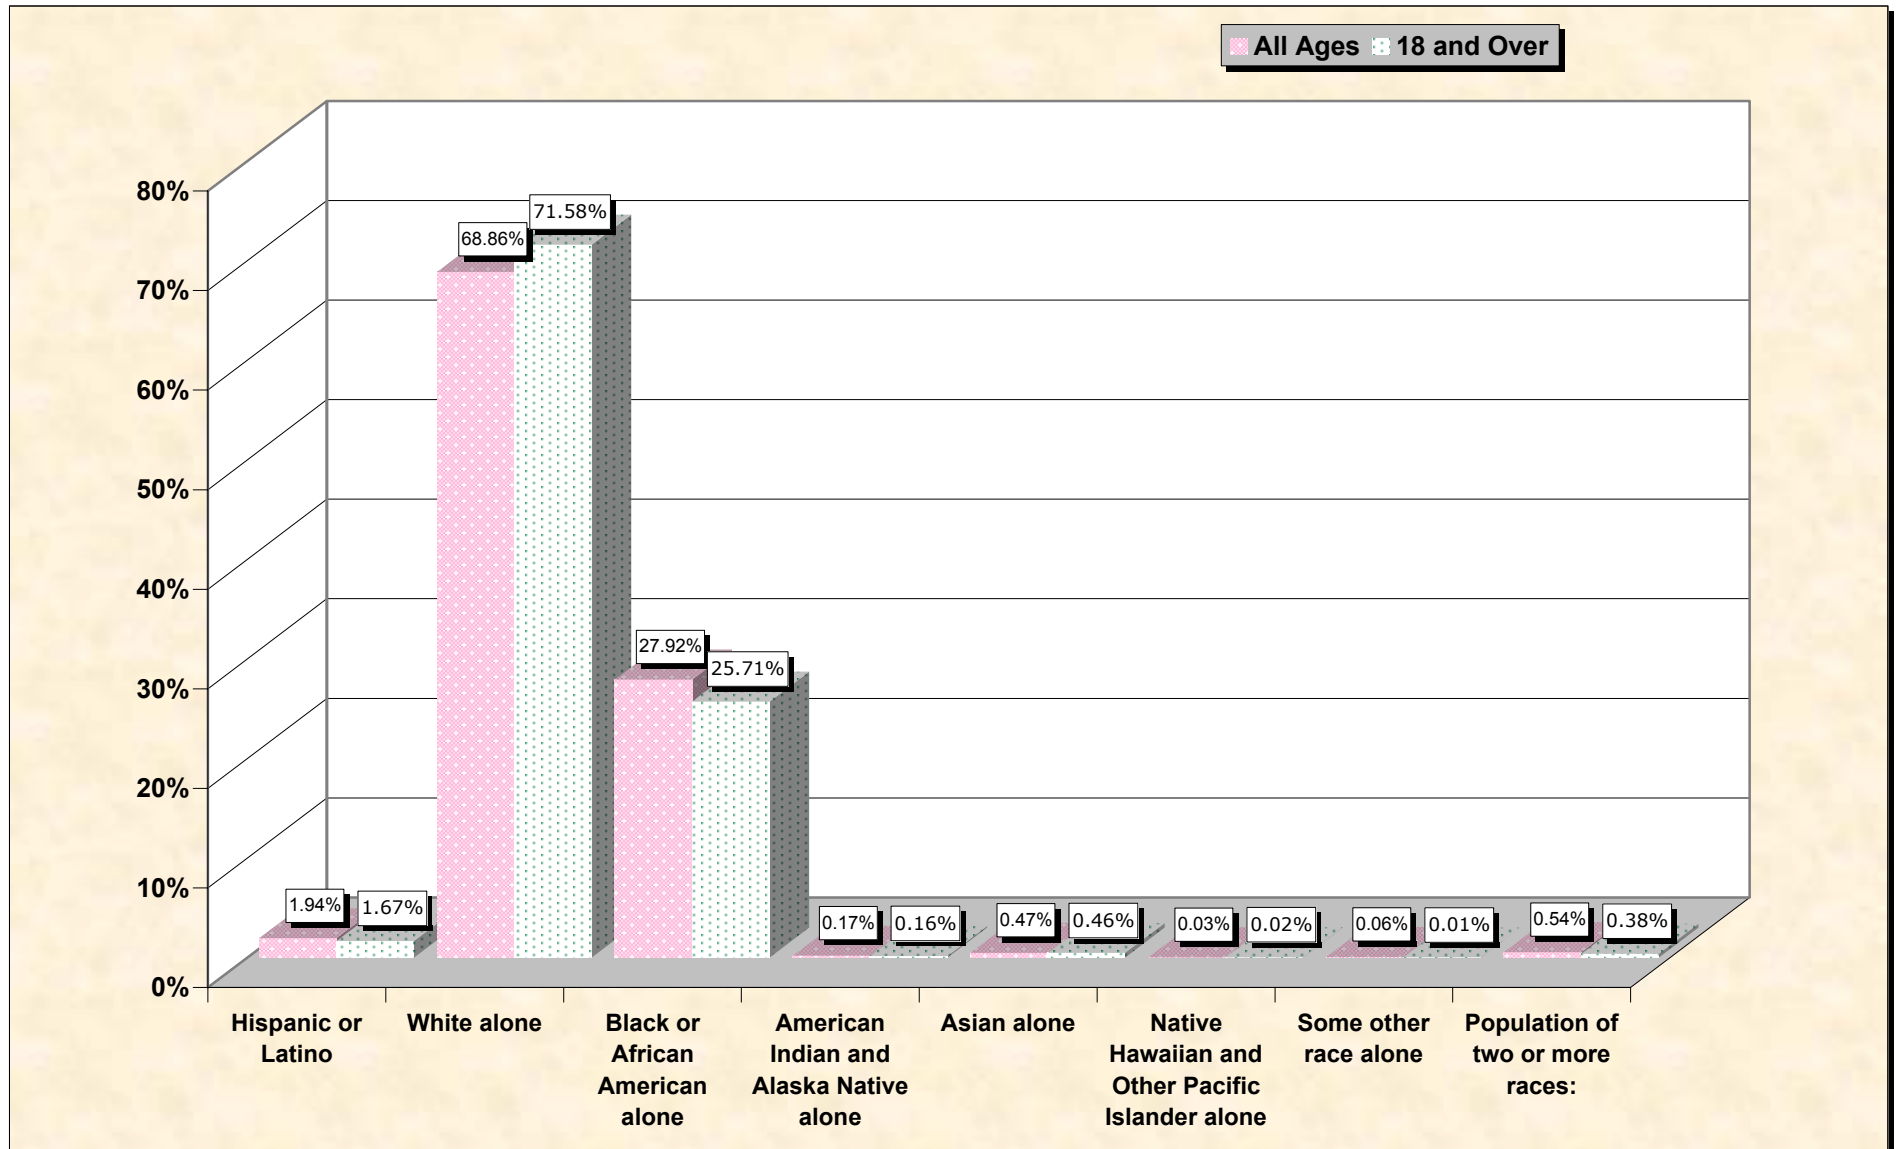

Population by Race or Ethnicity and Age

Ware County, Georgia

Data Set: Census 2000 Redistricting Data (Public Law 94-171) Summary File

www.fairdata2000.com

[3-Oct-02](#)

Hispanic or Latino, and not Hispanic by Race and Age Ware County, Georgia

Source: Data Set: Census 2000 Redistricting Data (Public Law 94-171) Summary File. PL2. HISPANIC OR LATINO, AND NOT HISPANIC OR LATINO BY RACE [73] - Universe: Total population; PL4. HISPANIC OR LATINO, AND NOT HISPANIC OR LATINO BY RACE FOR THE POPULATION 18 YEARS AND OVER [73] - Universe: Total population 18 years and over

source data for Chart

HISPANIC OR LATINO, AND NOT HISPANIC OR LATINO BY RACE

	Ware County, Georgia
Total:	35,483
Hispanic or Latino	688
Not Hispanic or Latino:	34,795
Population of one race:	34,603
White alone	24,434
Black or African American alone	9,907
American Indian and Alaska Native alone	62
Asian alone	166
Native Hawaiian and Other Pacific Islander alone	11
Some other race alone	23
Population of two or more races:	192

Source: Data Set: Census 2000 Redistricting Data (Public Law 94-171) Summary File. PL2. HISPANIC OR LATINO, AND NOT HISPANIC OR LATINO BY RACE [73] - Universe: Total population

HISPANIC OR LATINO, AND NOT HISPANIC OR LATINO BY RACE FOR THE POPULATION 18 YEARS AND OVER