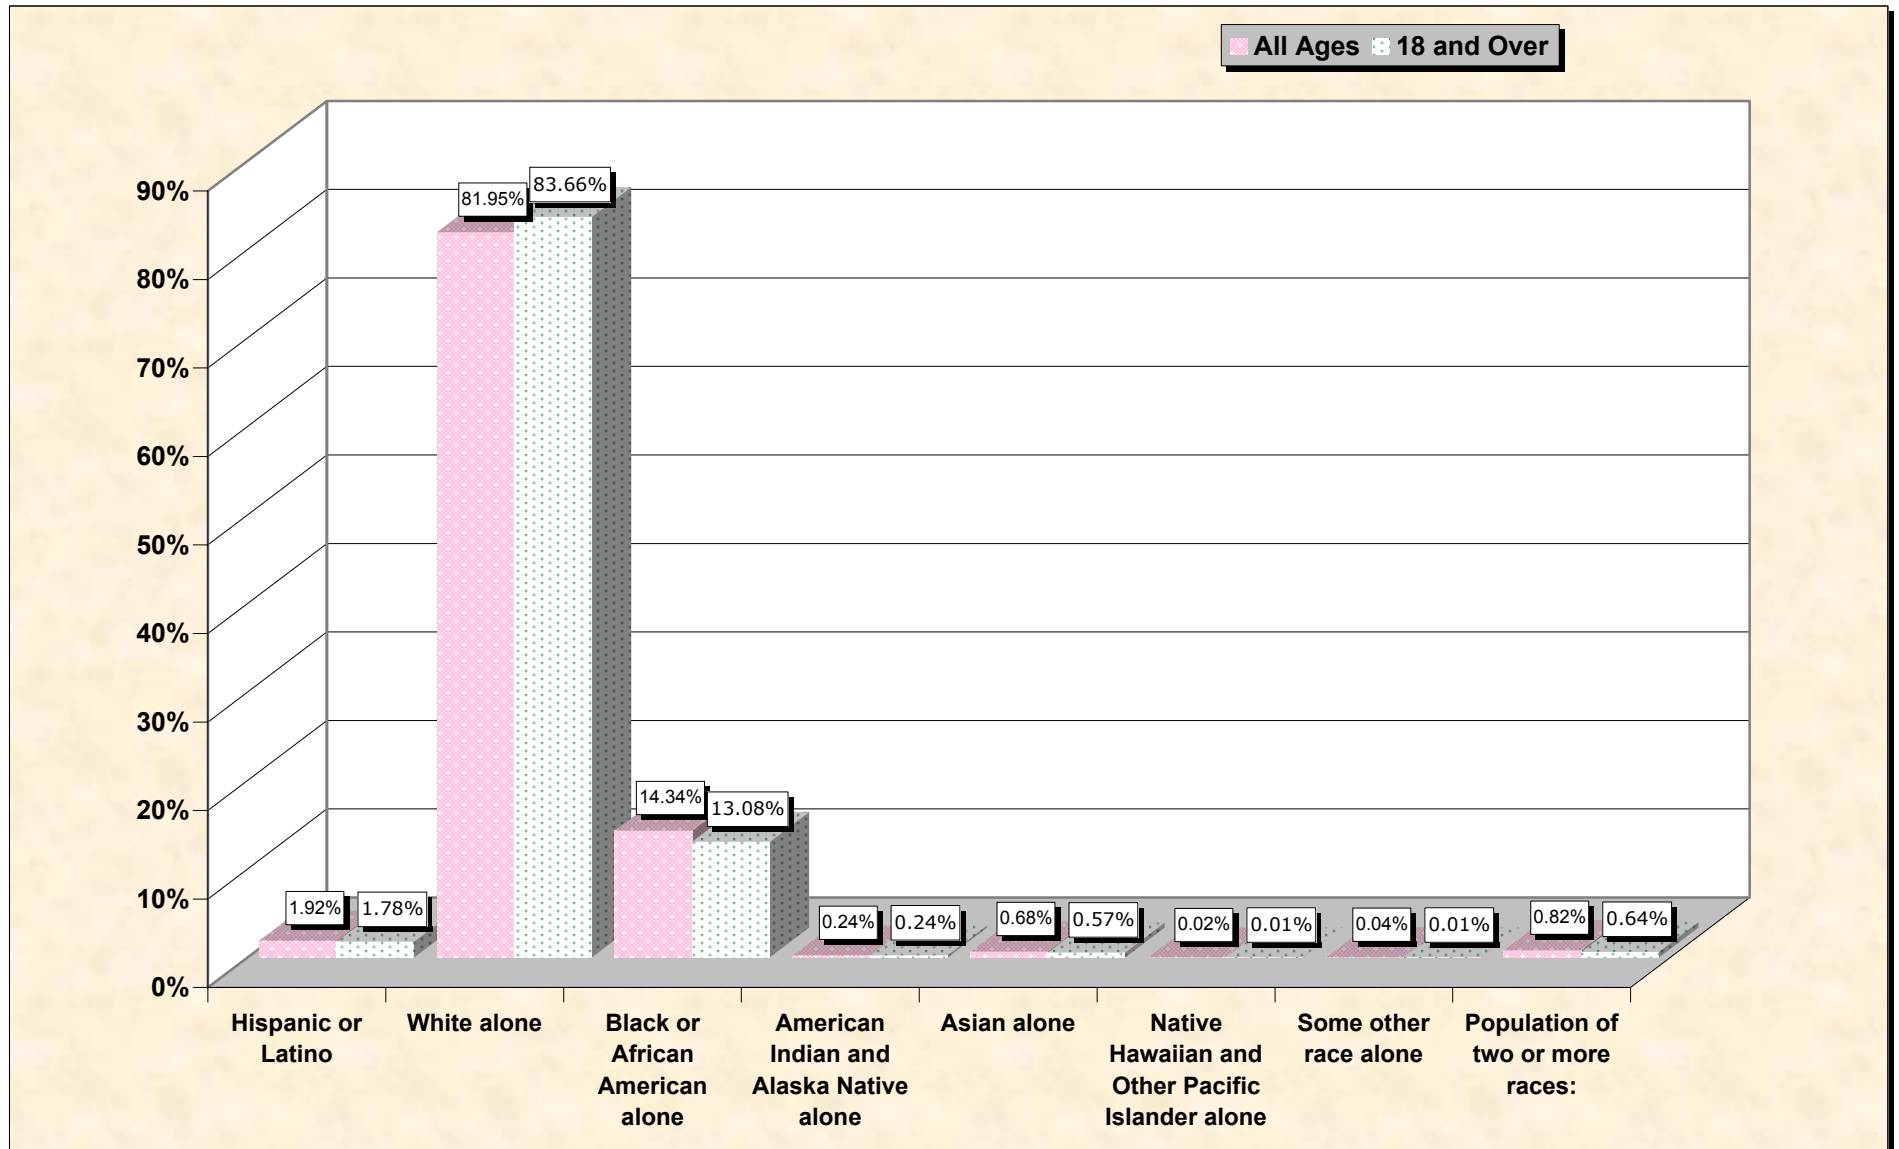

Population by Race or Ethnicity and Age

Walton County, Georgia

Data Set: Census 2000 Redistricting Data (Public Law 94-171) Summary File

www.fairdata2000.com

[3-Oct-02](#)

Hispanic or Latino, and not Hispanic by Race and Age Walton County, Georgia

Source: Data Set: Census 2000 Redistricting Data (Public Law 94-171) Summary File. PL2. HISPANIC OR LATINO, AND NOT HISPANIC OR LATINO BY RACE [73] - Universe: Total population; PL4. HISPANIC OR LATINO, AND NOT HISPANIC OR LATINO BY RACE FOR THE POPULATION 18 YEARS AND OVER [73] - Universe: Total population 18 years and over

source data for Chart

HISPANIC OR LATINO, AND NOT HISPANIC OR LATINO BY RACE

	Walton County, Georgia
Total:	60,687
Hispanic or Latino	1,163
Not Hispanic or Latino:	59,524
Population of one race:	59,024
White alone	49,731
Black or African American alone	8,703
American Indian and Alaska Native alone	145
Asian alone	410
Native Hawaiian and Other Pacific Islander alone	10
Some other race alone	25
Population of two or more races:	500

Source: Data Set: Census 2000 Redistricting Data (Public Law 94-171) Summary File. PL2. HISPANIC OR LATINO, AND NOT HISPANIC OR LATINO BY RACE [73] - Universe: Total population

HISPANIC OR LATINO, AND NOT HISPANIC OR LATINO BY RACE FOR THE POPULATION 18 YEARS AND OVER