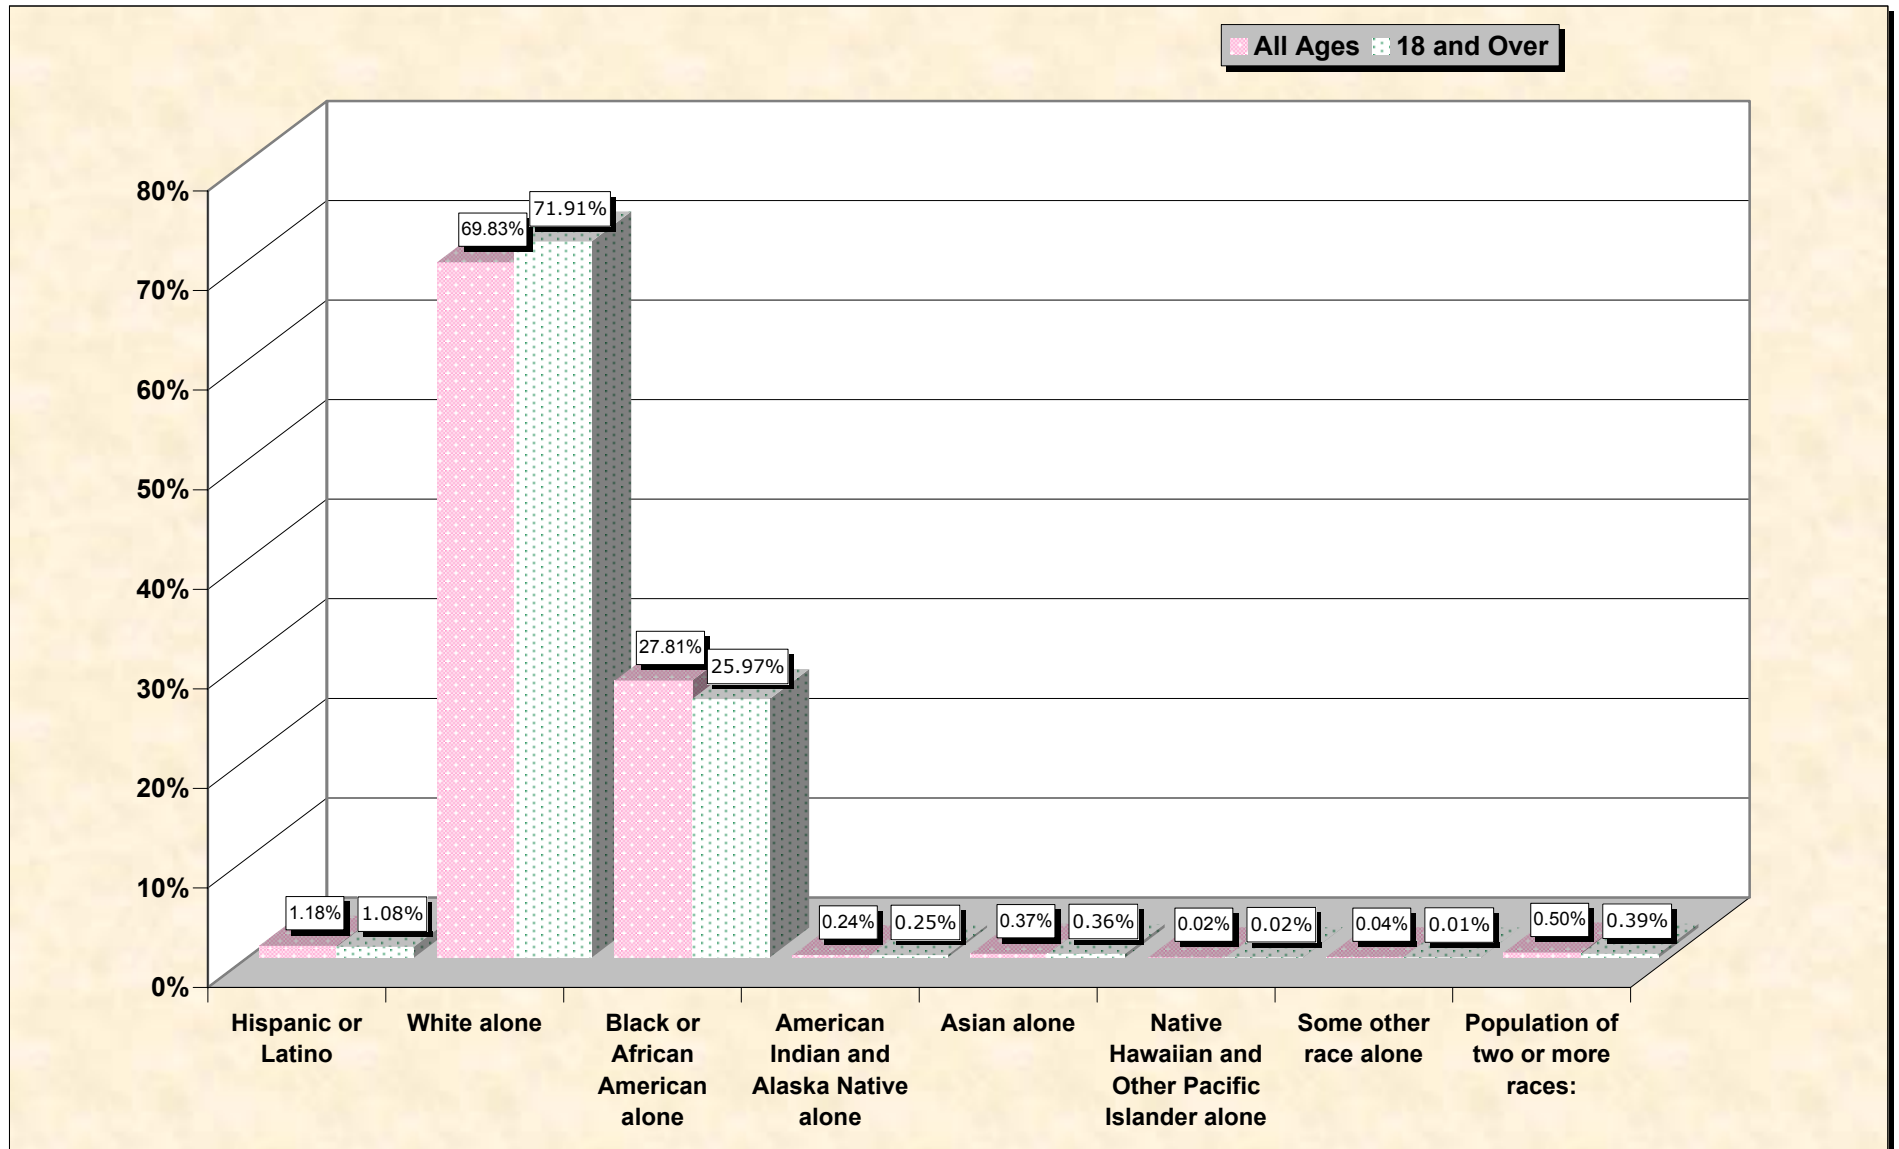

Population by Race or Ethnicity and Age

Upson County, Georgia

Data Set: Census 2000 Redistricting Data (Public Law 94-171) Summary File

www.fairdata2000.com

[3-Oct-02](#)

Hispanic or Latino, and not Hispanic by Race and Age Upson County, Georgia

Source: Data Set: Census 2000 Redistricting Data (Public Law 94-171) Summary File. PL2. HISPANIC OR LATINO, AND NOT HISPANIC OR LATINO BY RACE [73] - Universe: Total population; PL4. HISPANIC OR LATINO, AND NOT HISPANIC OR LATINO BY RACE FOR THE POPULATION 18 YEARS AND OVER [73] - Universe: Total population 18 years and over

Source: Data Set: Census 2000 Redistricting Data (Public Law 94-171) Summary File. PL2. HISPANIC OR LATINO, AND NOT HISPANIC OR LATINO BY RACE [73] - Universe: Total population

HISPANIC OR LATINO, AND NOT HISPANIC OR LATINO BY RACE FOR THE POPULATION 18 YEARS AND OVER

Source: Data Set: Census 2000 Redistricting Data (Public Law 94-171) Summary File. PL4. HISPANIC OR LATINO, AND NOT HISPANIC OR LATINO BY RACE FOR THE POPULATION 18 YEARS AND OVER [73] - Universe: Total population 18 years and over