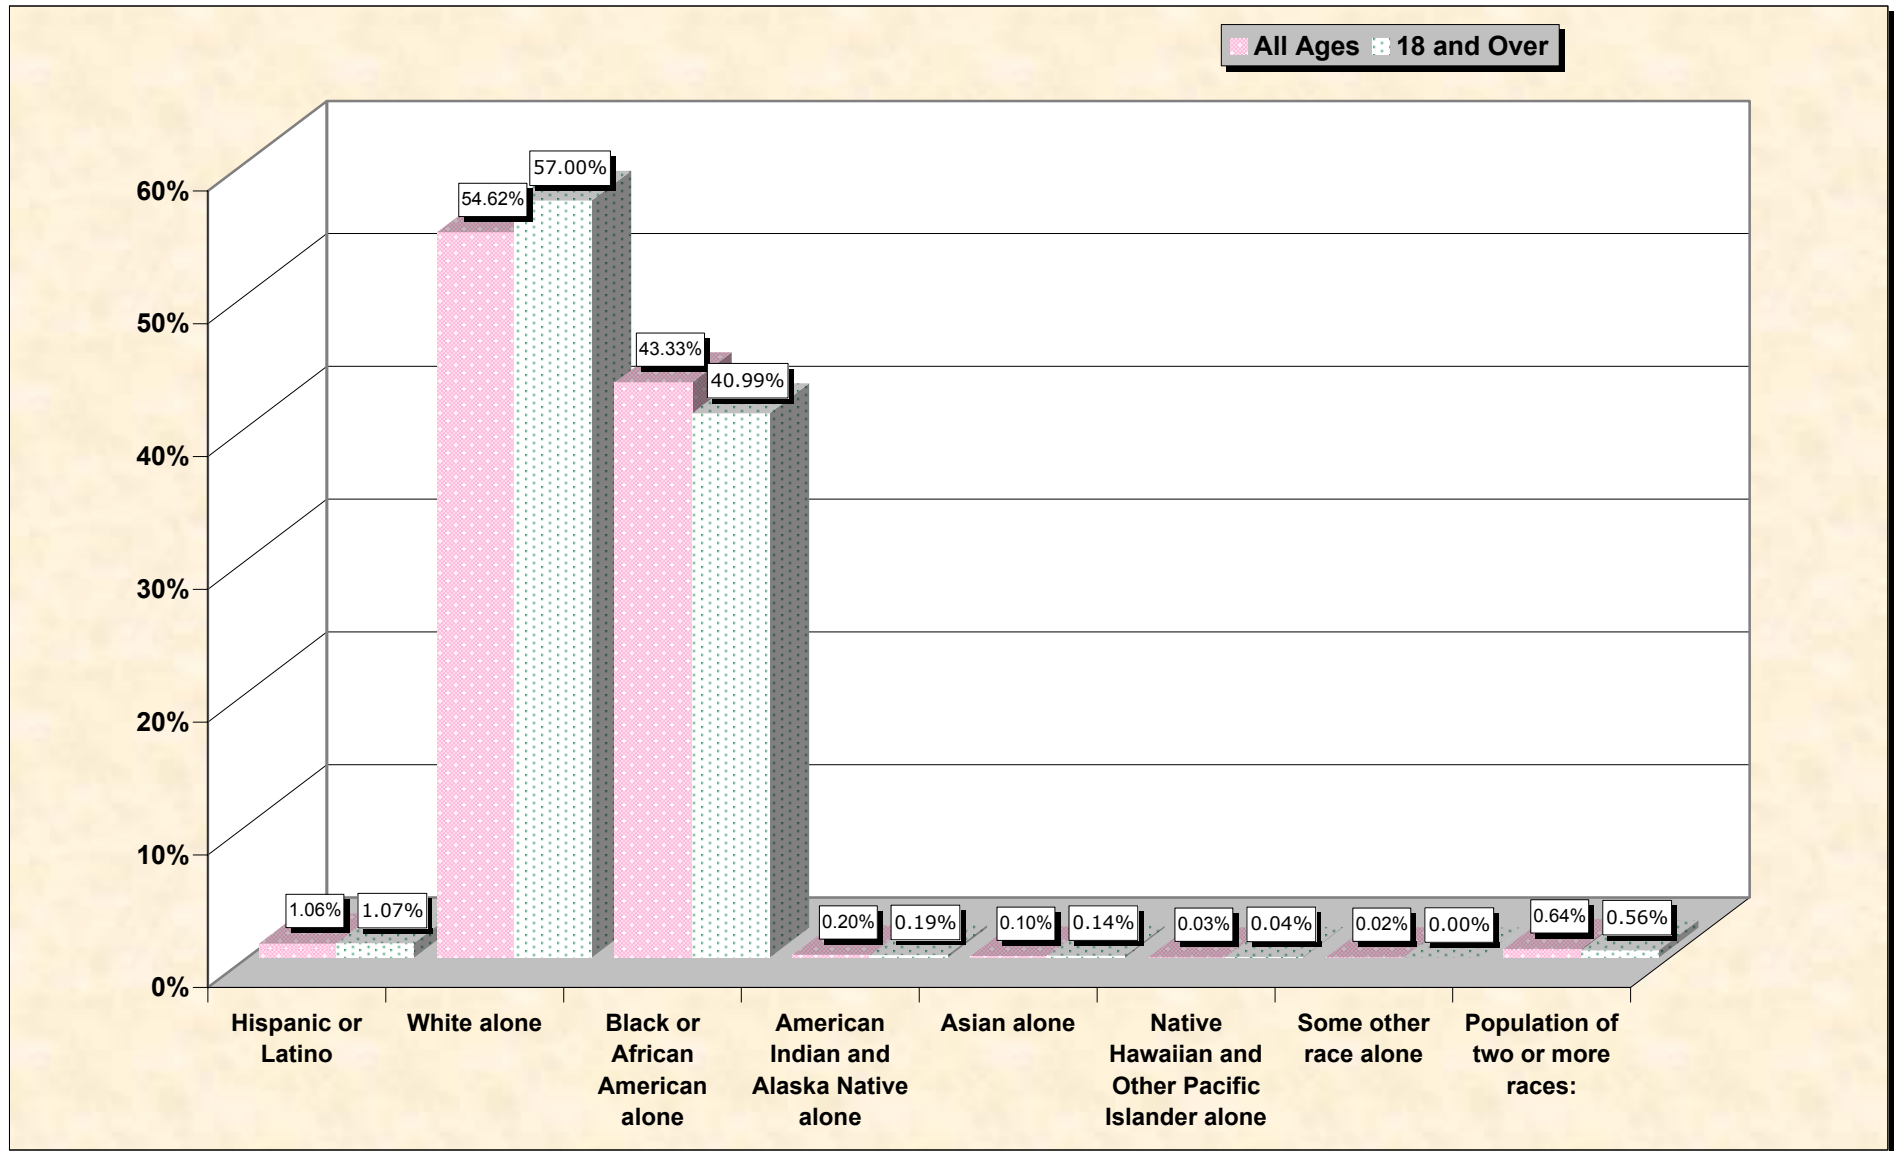

# Population by Race or Ethnicity and Age

# Hispanic or Latino, and not Hispanic by Race and Age Twiggs County, Georgia

Source: Data Set: Census 2000 Redistricting Data (Public Law 94-171) Summary File. PL2. HISPANIC OR LATINO, AND NOT HISPANIC OR LATINO BY RACE [73] - Universe: Total population; PL4. HISPANIC OR LATINO, AND NOT HISPANIC OR LATINO BY RACE FOR THE POPULATION 18 YEARS AND OVER [73] - Universe: Total population 18 years and over

**source data for Chart**

**HISPANIC OR LATINO, AND NOT HISPANIC OR LATINO BY RACE**

	<b>Twiggs County, Georgia</b>
Total:	10,590
Hispanic or Latino	112
Not Hispanic or Latino:	10,478
Population of one race:	10,410
White alone	5,784
Black or African American alone	4,589
American Indian and Alaska Native alone	21
Asian alone	11
Native Hawaiian and Other Pacific Islander alone	3
Some other race alone	2
Population of two or more races:	68

Source: Data Set: Census 2000 Redistricting Data (Public Law 94-171) Summary File. PL2. HISPANIC OR LATINO, AND NOT HISPANIC OR LATINO BY RACE [73] - Universe: Total population

**HISPANIC OR LATINO, AND NOT HISPANIC OR LATINO BY RACE FOR THE POPULATION 18 YEARS AND OVER**