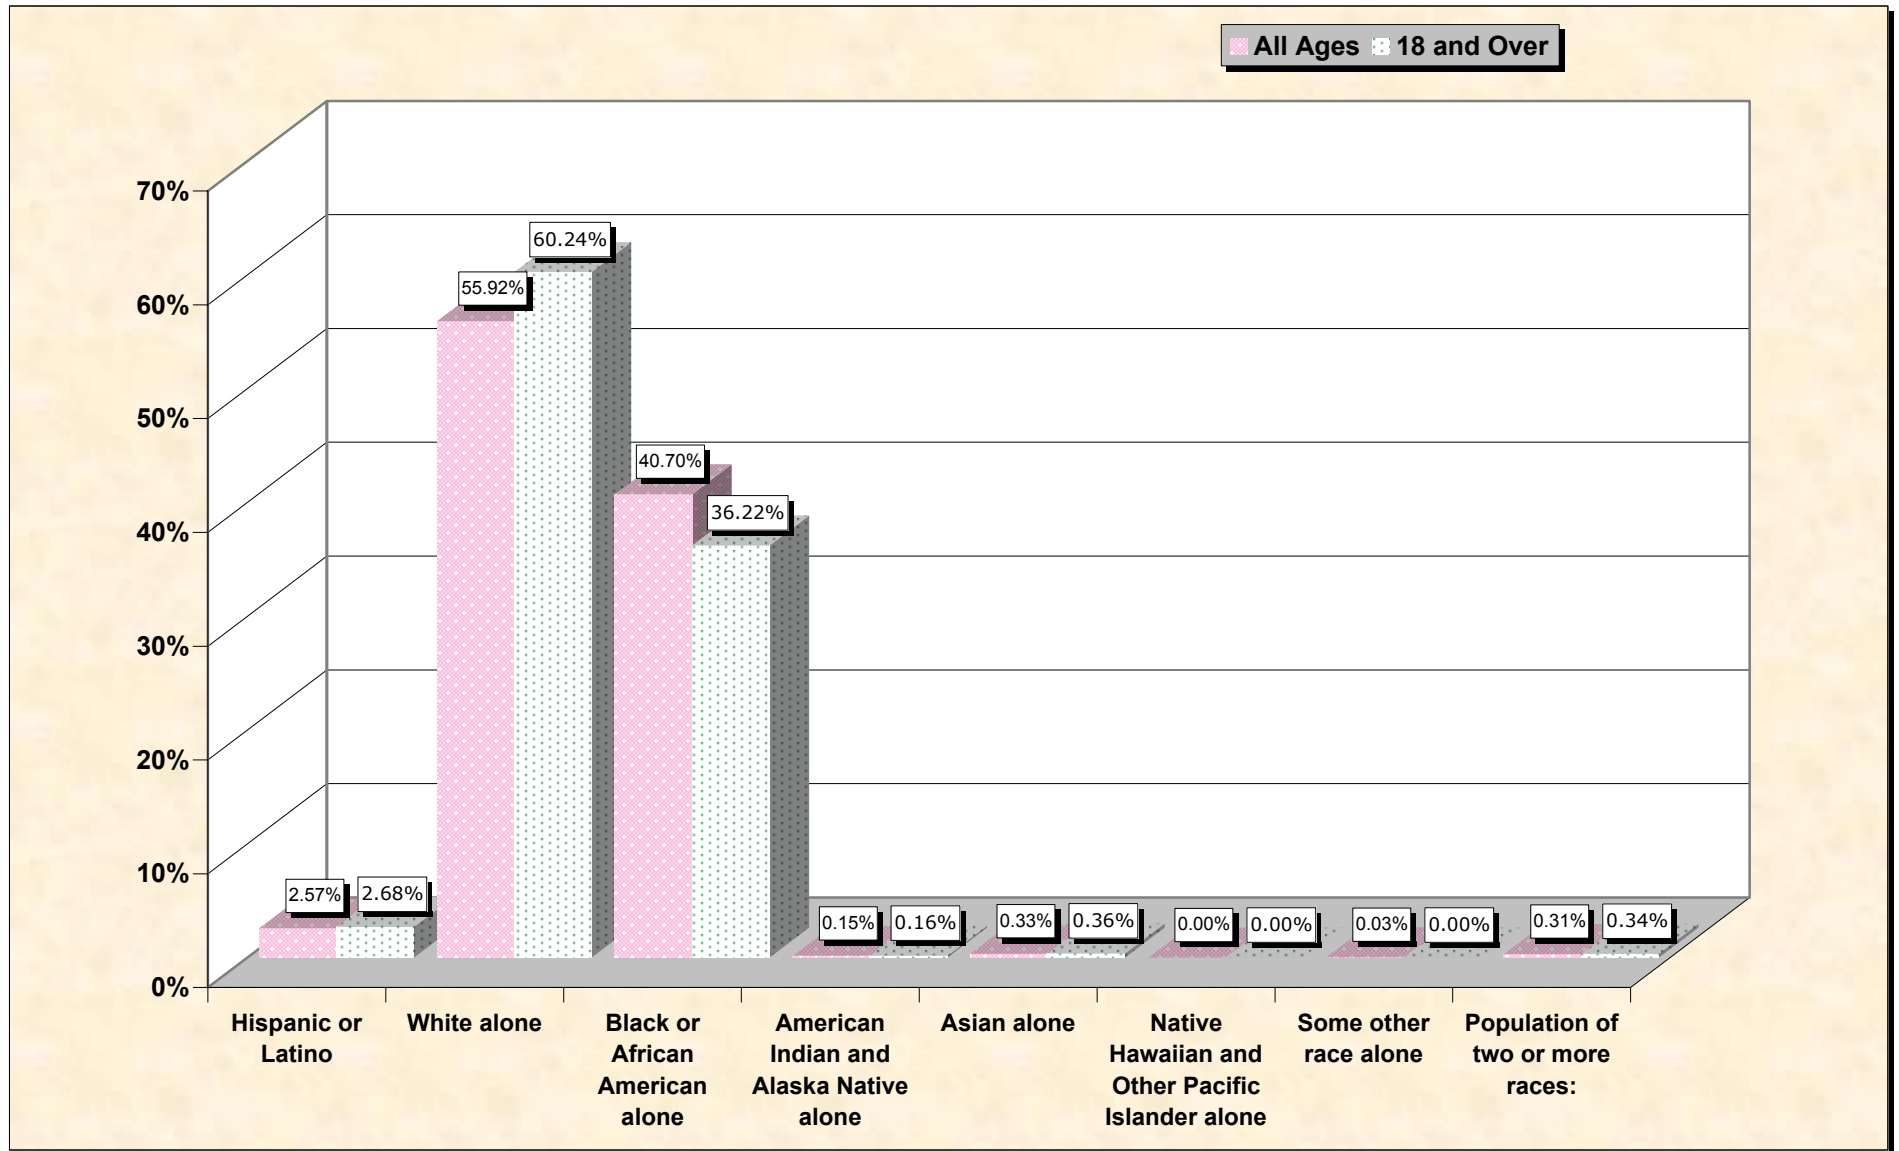

Population by Race or Ethnicity and Age

Turner County, Georgia

Data Set: Census 2000 Redistricting Data (Public Law 94-171) Summary File

www.fairdata2000.com

[3-Oct-02](#)

Hispanic or Latino, and not Hispanic by Race and Age Turner County, Georgia

Source: Data Set: Census 2000 Redistricting Data (Public Law 94-171) Summary File. PL2. HISPANIC OR LATINO, AND NOT HISPANIC OR LATINO BY RACE [73] - Universe: Total population; PL4. HISPANIC OR LATINO, AND NOT HISPANIC OR LATINO BY RACE FOR THE POPULATION 18 YEARS AND OVER [73] - Universe: Total population 18 years and over

source data for Chart

HISPANIC OR LATINO, AND NOT HISPANIC OR LATINO BY RACE

	Turner County, Georgia
Total:	9,504
Hispanic or Latino	244
Not Hispanic or Latino:	9,260
Population of one race:	9,231
White alone	5,315
Black or African American alone	3,868
American Indian and Alaska Native alone	14
Asian alone	31
Native Hawaiian and Other Pacific Islander alone	0
Some other race alone	3
Population of two or more races:	29

	Turner County, Georgia
Total:	6,707
Hispanic or Latino	180
Not Hispanic or Latino:	6,527
Population of one race:	6,504
White alone	4,040
Black or African American alone	2,429
American Indian and Alaska Native alone	11
Asian alone	24
Native Hawaiian and Other Pacific Islander alone	0
Some other race alone	0
Population of two or more races:	23