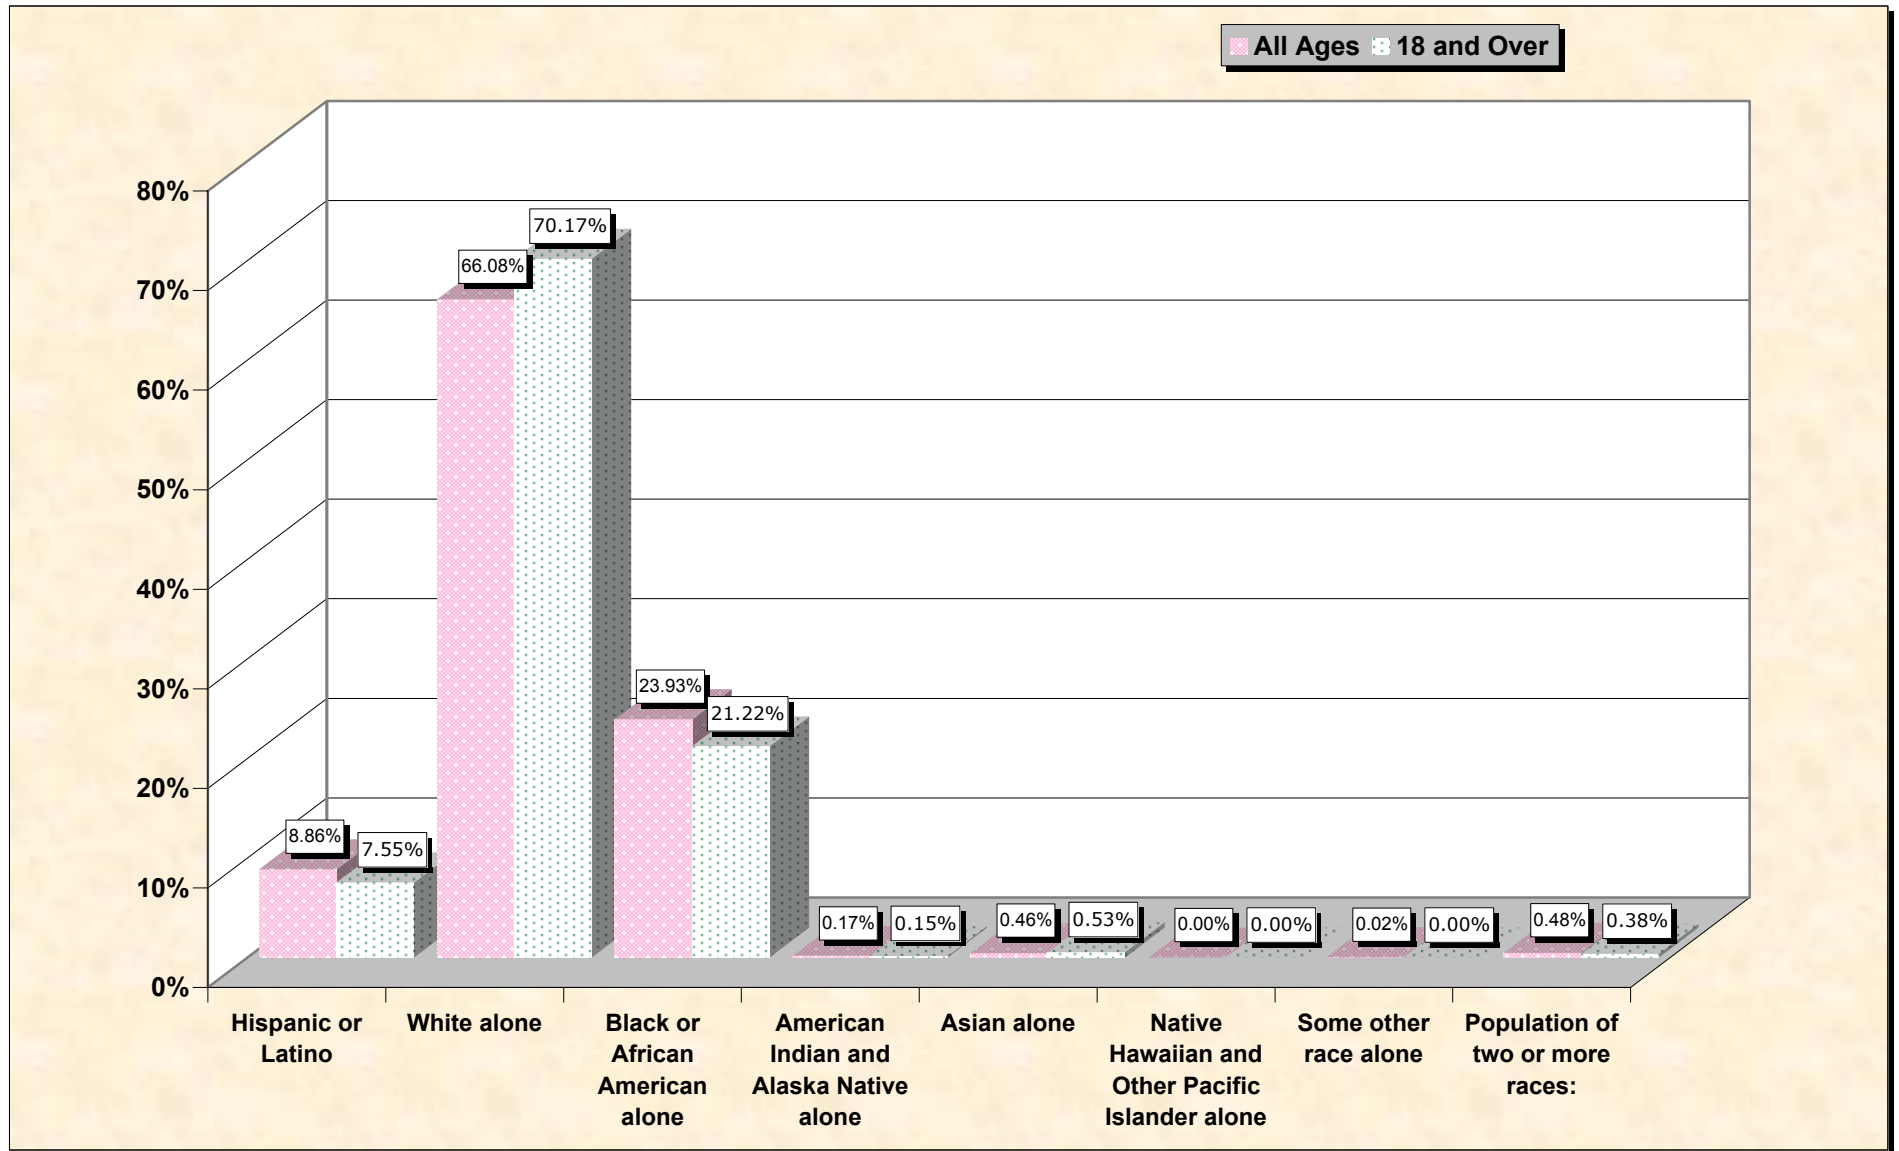

Population by Race or Ethnicity and Age

Toombs County, Georgia

Data Set: Census 2000 Redistricting Data (Public Law 94-171) Summary File

www.fairdata2000.com

[3-Oct-02](#)

Hispanic or Latino, and not Hispanic by Race and Age Toombs County, Georgia

Source: Data Set: Census 2000 Redistricting Data (Public Law 94-171) Summary File. PL2. HISPANIC OR LATINO, AND NOT HISPANIC OR LATINO BY RACE [73] - Universe: Total population; PL4. HISPANIC OR LATINO, AND NOT HISPANIC OR LATINO BY RACE FOR THE POPULATION 18 YEARS AND OVER [73] - Universe: Total population 18 years and over

source data for Chart

HISPANIC OR LATINO, AND NOT HISPANIC OR LATINO BY RACE

	Toombs County, Georgia
Total:	26,067
Hispanic or Latino	2,310
Not Hispanic or Latino:	23,757
Population of one race:	23,631
White alone	17,226
Black or African American alone	6,237
American Indian and Alaska Native alone	44
Asian alone	119
Native Hawaiian and Other Pacific Islander alone	0
Some other race alone	5
Population of two or more races:	126

Source: Data Set: Census 2000 Redistricting Data (Public Law 94-171) Summary File. PL2. HISPANIC OR LATINO, AND NOT HISPANIC OR LATINO BY RACE [73] - Universe: Total population

HISPANIC OR LATINO, AND NOT HISPANIC OR LATINO BY RACE FOR THE POPULATION 18 YEARS AND OVER