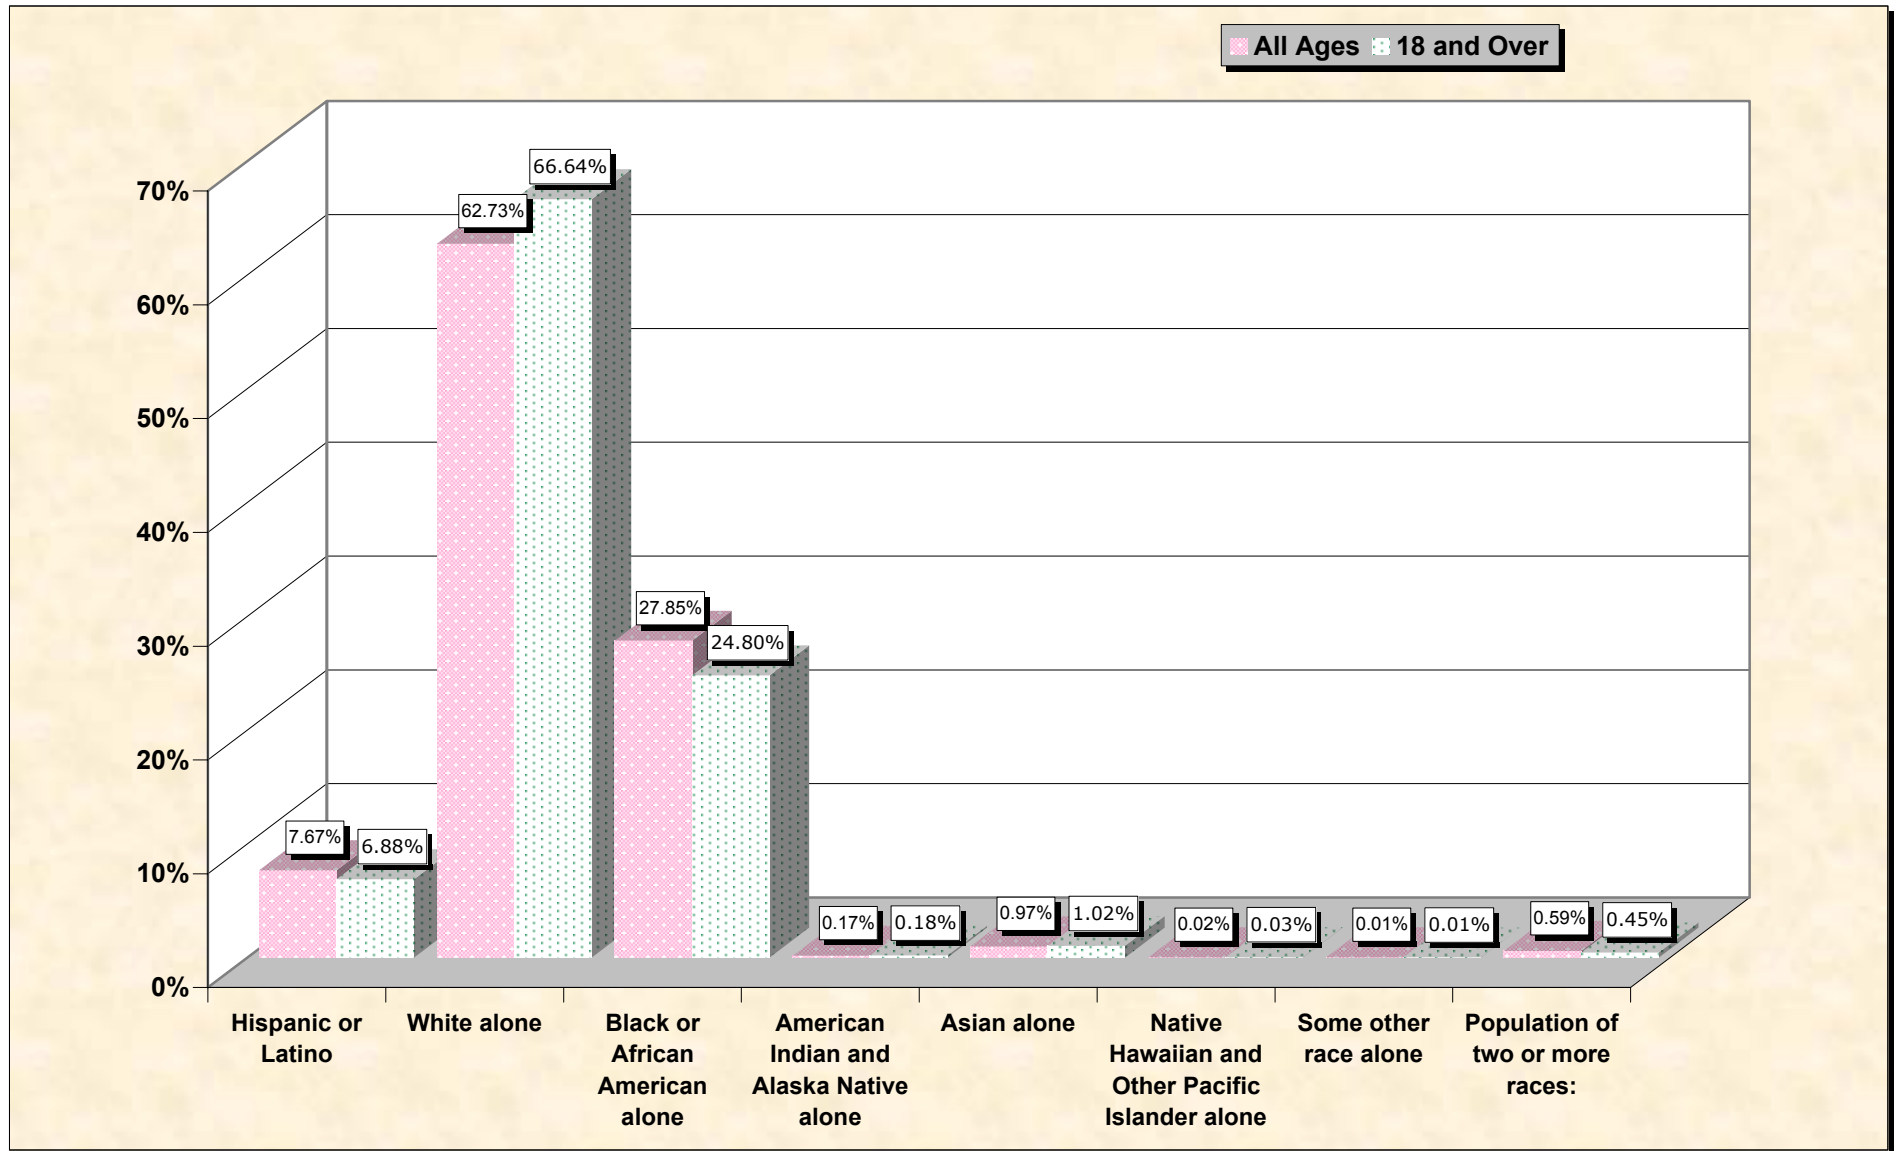

Population by Race or Ethnicity and Age

Tift County, Georgia

Data Set: Census 2000 Redistricting Data (Public Law 94-171) Summary File

www.fairdata2000.com

[3-Oct-02](#)

Hispanic or Latino, and not Hispanic by Race and Age Tift County, Georgia

Source: Data Set: Census 2000 Redistricting Data (Public Law 94-171) Summary File. PL2. HISPANIC OR LATINO, AND NOT HISPANIC OR LATINO BY RACE [73] - Universe: Total population; PL4. HISPANIC OR LATINO, AND NOT HISPANIC OR LATINO BY RACE FOR THE POPULATION 18 YEARS AND OVER [73] - Universe: Total population 18 years and over

source data for Chart

HISPANIC OR LATINO, AND NOT HISPANIC OR LATINO BY RACE

	Tift County, Georgia
Total:	38,407
Hispanic or Latino	2,944
Not Hispanic or Latino:	35,463
Population of one race:	35,238
White alone	24,092
Black or African American alone	10,695
American Indian and Alaska Native alone	66
Asian alone	372
Native Hawaiian and Other Pacific Islander alone	8
Some other race alone	5
Population of two or more races:	225

Source: Data Set: Census 2000 Redistricting Data (Public Law 94-171) Summary File. PL2. HISPANIC OR LATINO, AND NOT HISPANIC OR LATINO BY RACE [73] - Universe: Total population

HISPANIC OR LATINO, AND NOT HISPANIC OR LATINO BY RACE FOR THE POPULATION 18 YEARS AND OVER