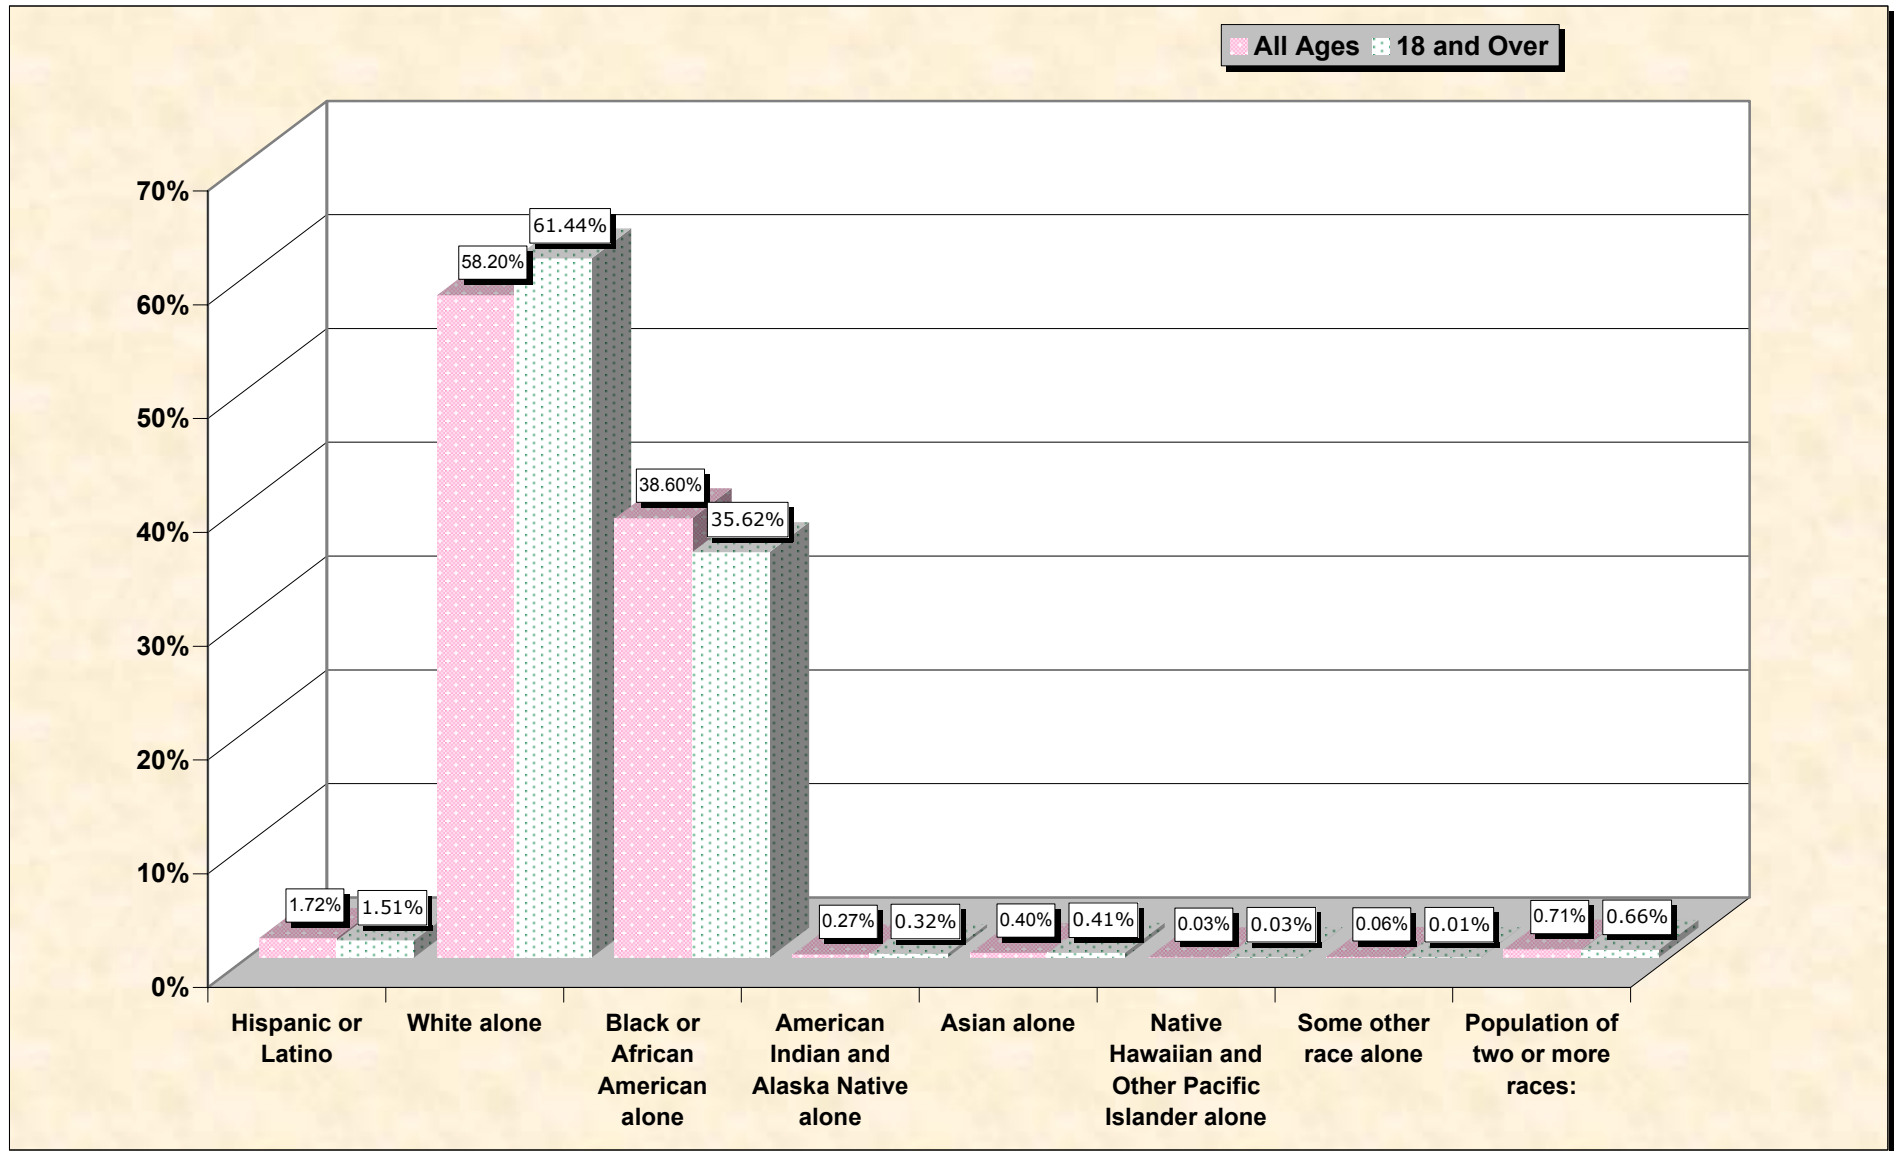

# Population by Race or Ethnicity and Age

## Thomas County, Georgia

**Data Set: Census 2000 Redistricting Data (Public Law 94-171) Summary File**

[www.fairdata2000.com](http://www.fairdata2000.com)

[3-Oct-02](#)

# Hispanic or Latino, and not Hispanic by Race and Age Thomas County, Georgia

Source: Data Set: Census 2000 Redistricting Data (Public Law 94-171) Summary File. PL2. HISPANIC OR LATINO, AND NOT HISPANIC OR LATINO BY RACE [73] - Universe: Total population; PL4. HISPANIC OR LATINO, AND NOT HISPANIC OR LATINO BY RACE FOR THE POPULATION 18 YEARS AND OVER [73] - Universe: Total population 18 years and over

**source data for Chart**

**HISPANIC OR LATINO, AND NOT HISPANIC OR LATINO BY RACE**

	<b>Thomas County, Georgia</b>
Total:	42,737
Hispanic or Latino	734
Not Hispanic or Latino:	42,003
Population of one race:	41,700
White alone	24,875
Black or African American alone	16,497
American Indian and Alaska Native alone	116
Asian alone	172
Native Hawaiian and Other Pacific Islander alone	14
Some other race alone	26
Population of two or more races:	303