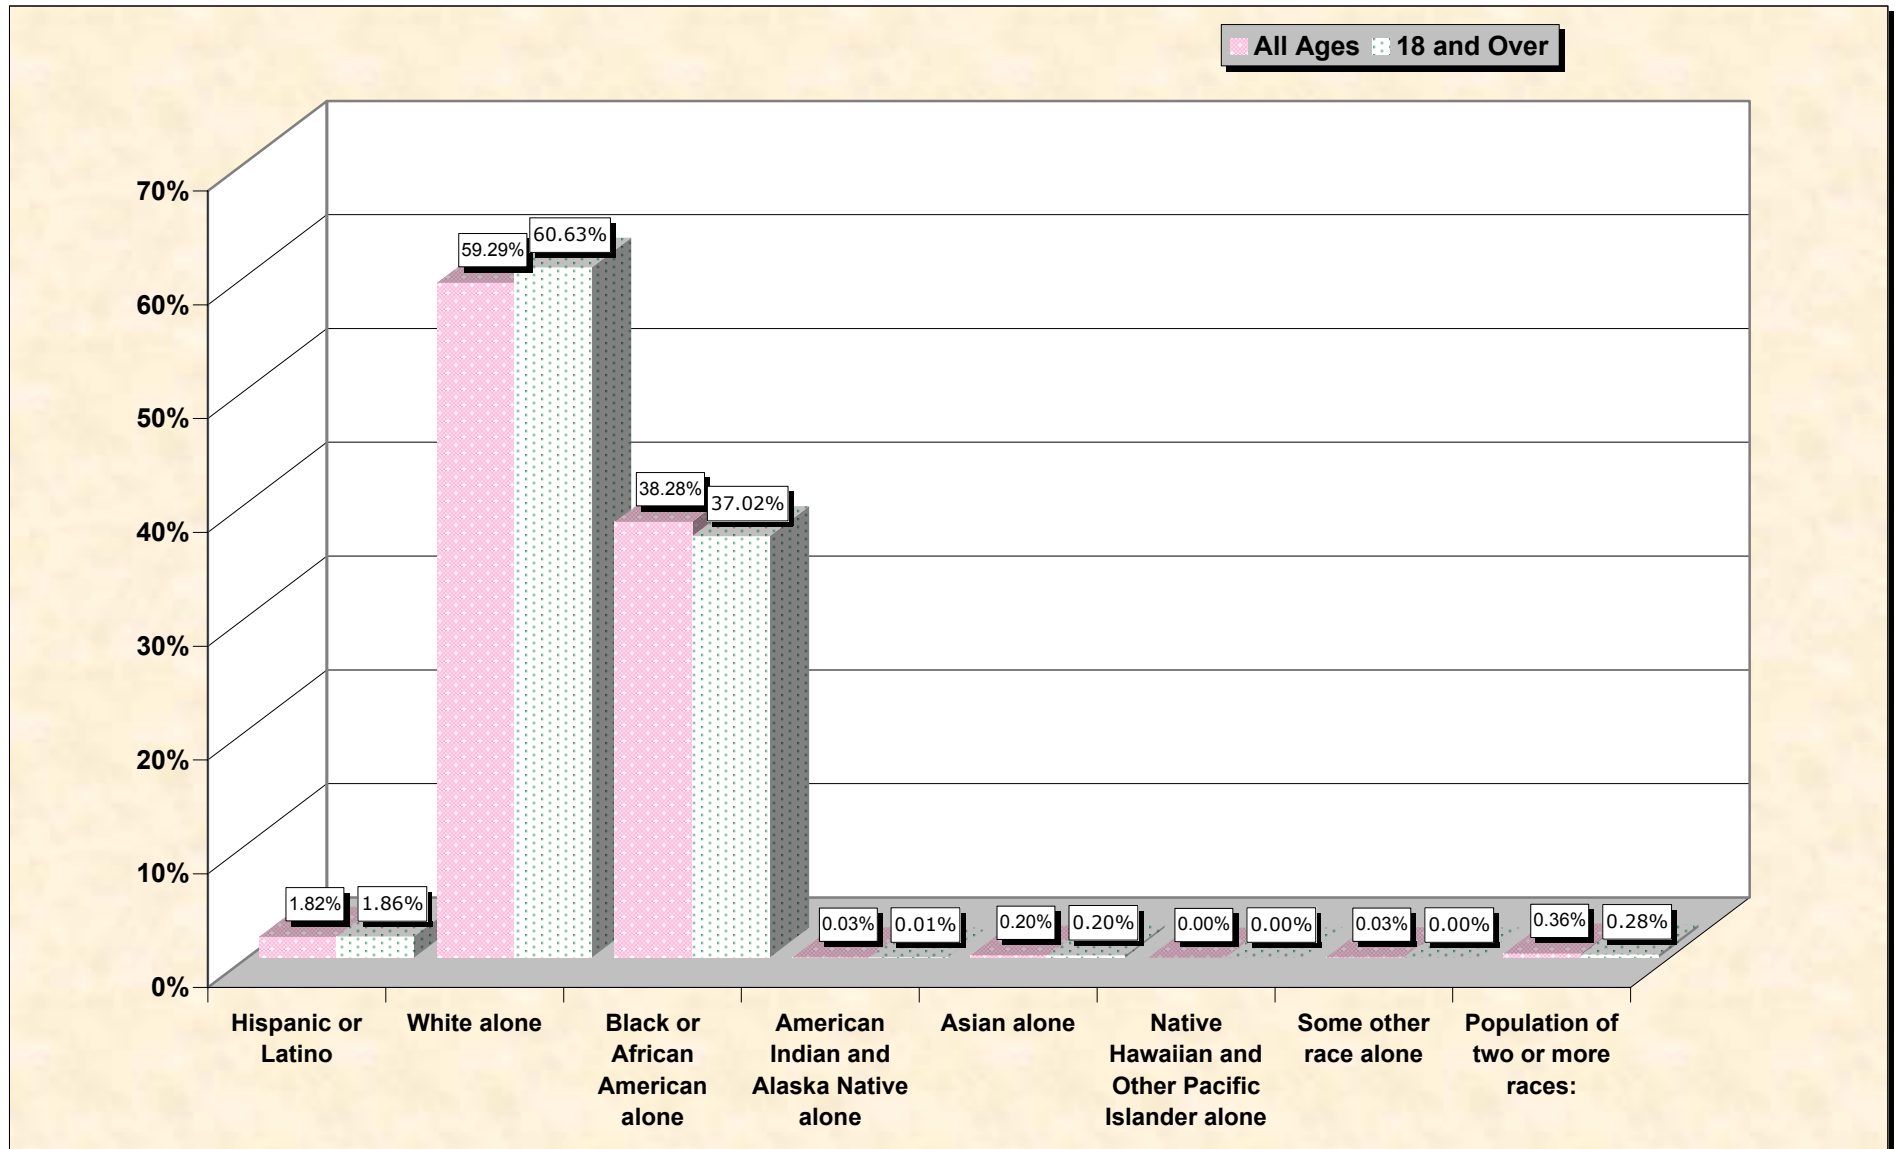

Population by Race or Ethnicity and Age

Telfair County, Georgia

Data Set: Census 2000 Redistricting Data (Public Law 94-171) Summary File

www.fairdata2000.com

[3-Oct-02](#)

Hispanic or Latino, and not Hispanic by Race and Age Telfair County, Georgia

Source: Data Set: Census 2000 Redistricting Data (Public Law 94-171) Summary File. PL2. HISPANIC OR LATINO, AND NOT HISPANIC OR LATINO BY RACE [73] - Universe: Total population; PL4. HISPANIC OR LATINO, AND NOT HISPANIC OR LATINO BY RACE FOR THE POPULATION 18 YEARS AND OVER [73] - Universe: Total population 18 years and over

source data for Chart

HISPANIC OR LATINO, AND NOT HISPANIC OR LATINO BY RACE

	Telfair County, Georgia
Total:	11,794
Hispanic or Latino	215
Not Hispanic or Latino:	11,579
Population of one race:	11,537
White alone	6,993
Black or African American alone	4,515
American Indian and Alaska Native alone	3
Asian alone	23
Native Hawaiian and Other Pacific Islander alone	0
Some other race alone	3
Population of two or more races:	42

Source: Data Set: Census 2000 Redistricting Data (Public Law 94-171) Summary File. PL2. HISPANIC OR LATINO, AND NOT HISPANIC OR LATINO BY RACE [73] - Universe: Total population

HISPANIC OR LATINO, AND NOT HISPANIC OR LATINO BY RACE FOR THE POPULATION 18 YEARS AND OVER