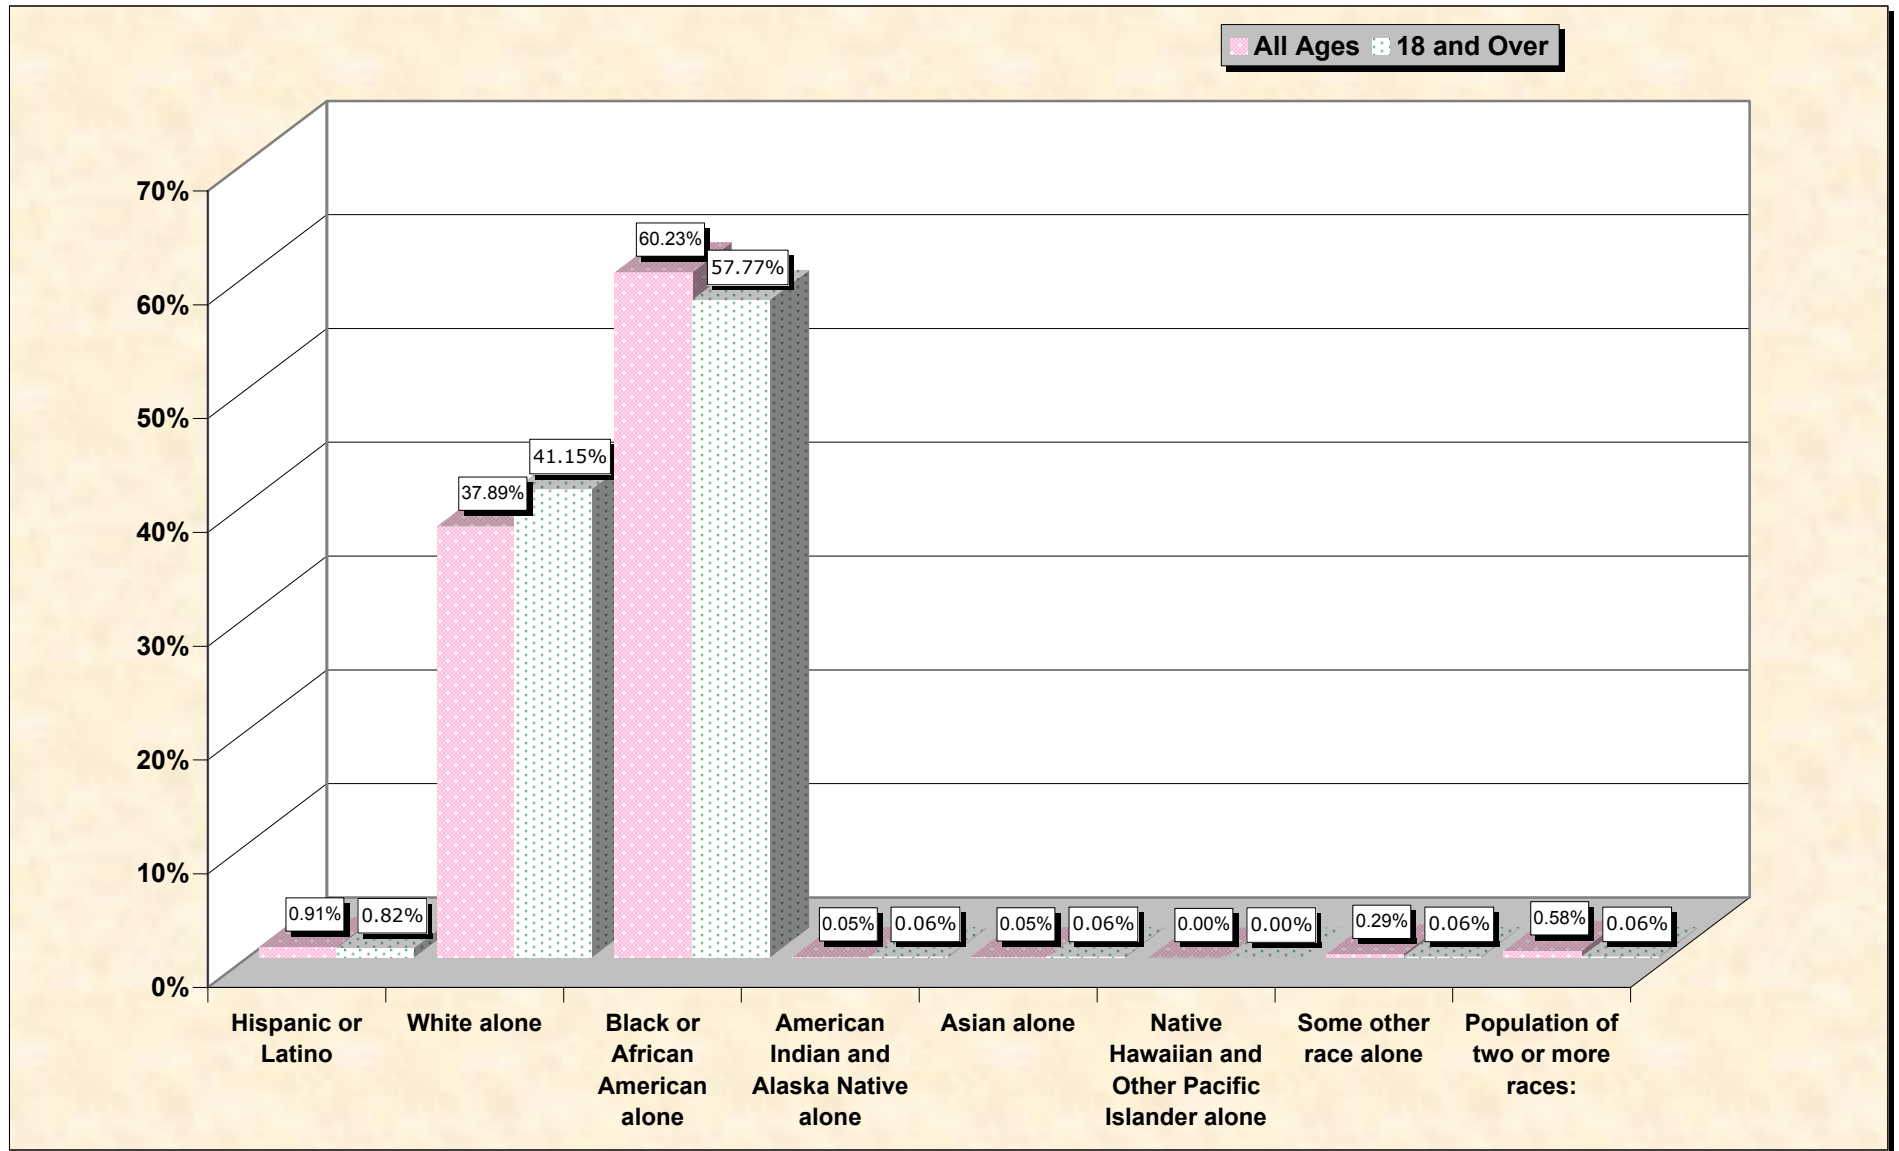

# Population by Race or Ethnicity and Age

## Taliaferro County, Georgia

**Data Set: Census 2000 Redistricting Data (Public Law 94-171) Summary File**

[www.fairdata2000.com](http://www.fairdata2000.com)

[3-Oct-02](#)

# Hispanic or Latino, and not Hispanic by Race and Age Taliaferro County, Georgia

Source: Data Set: Census 2000 Redistricting Data (Public Law 94-171) Summary File. PL2. HISPANIC OR LATINO, AND NOT HISPANIC OR LATINO BY RACE [73] - Universe: Total population; PL4. HISPANIC OR LATINO, AND NOT HISPANIC OR LATINO BY RACE FOR THE POPULATION 18 YEARS AND OVER [73] - Universe: Total population 18 years and over

**source data for Chart**

**HISPANIC OR LATINO, AND NOT HISPANIC OR LATINO BY RACE**

<b>Taliaferro County, Georgia</b>	
Total:	2,077
Hispanic or Latino	19
Not Hispanic or Latino:	2,058
Population of one race:	2,046
White alone	787
Black or African American alone	1,251
American Indian and Alaska Native alone	1
Asian alone	1
Native Hawaiian and Other Pacific Islander alone	0
Some other race alone	6
Population of two or more races:	12