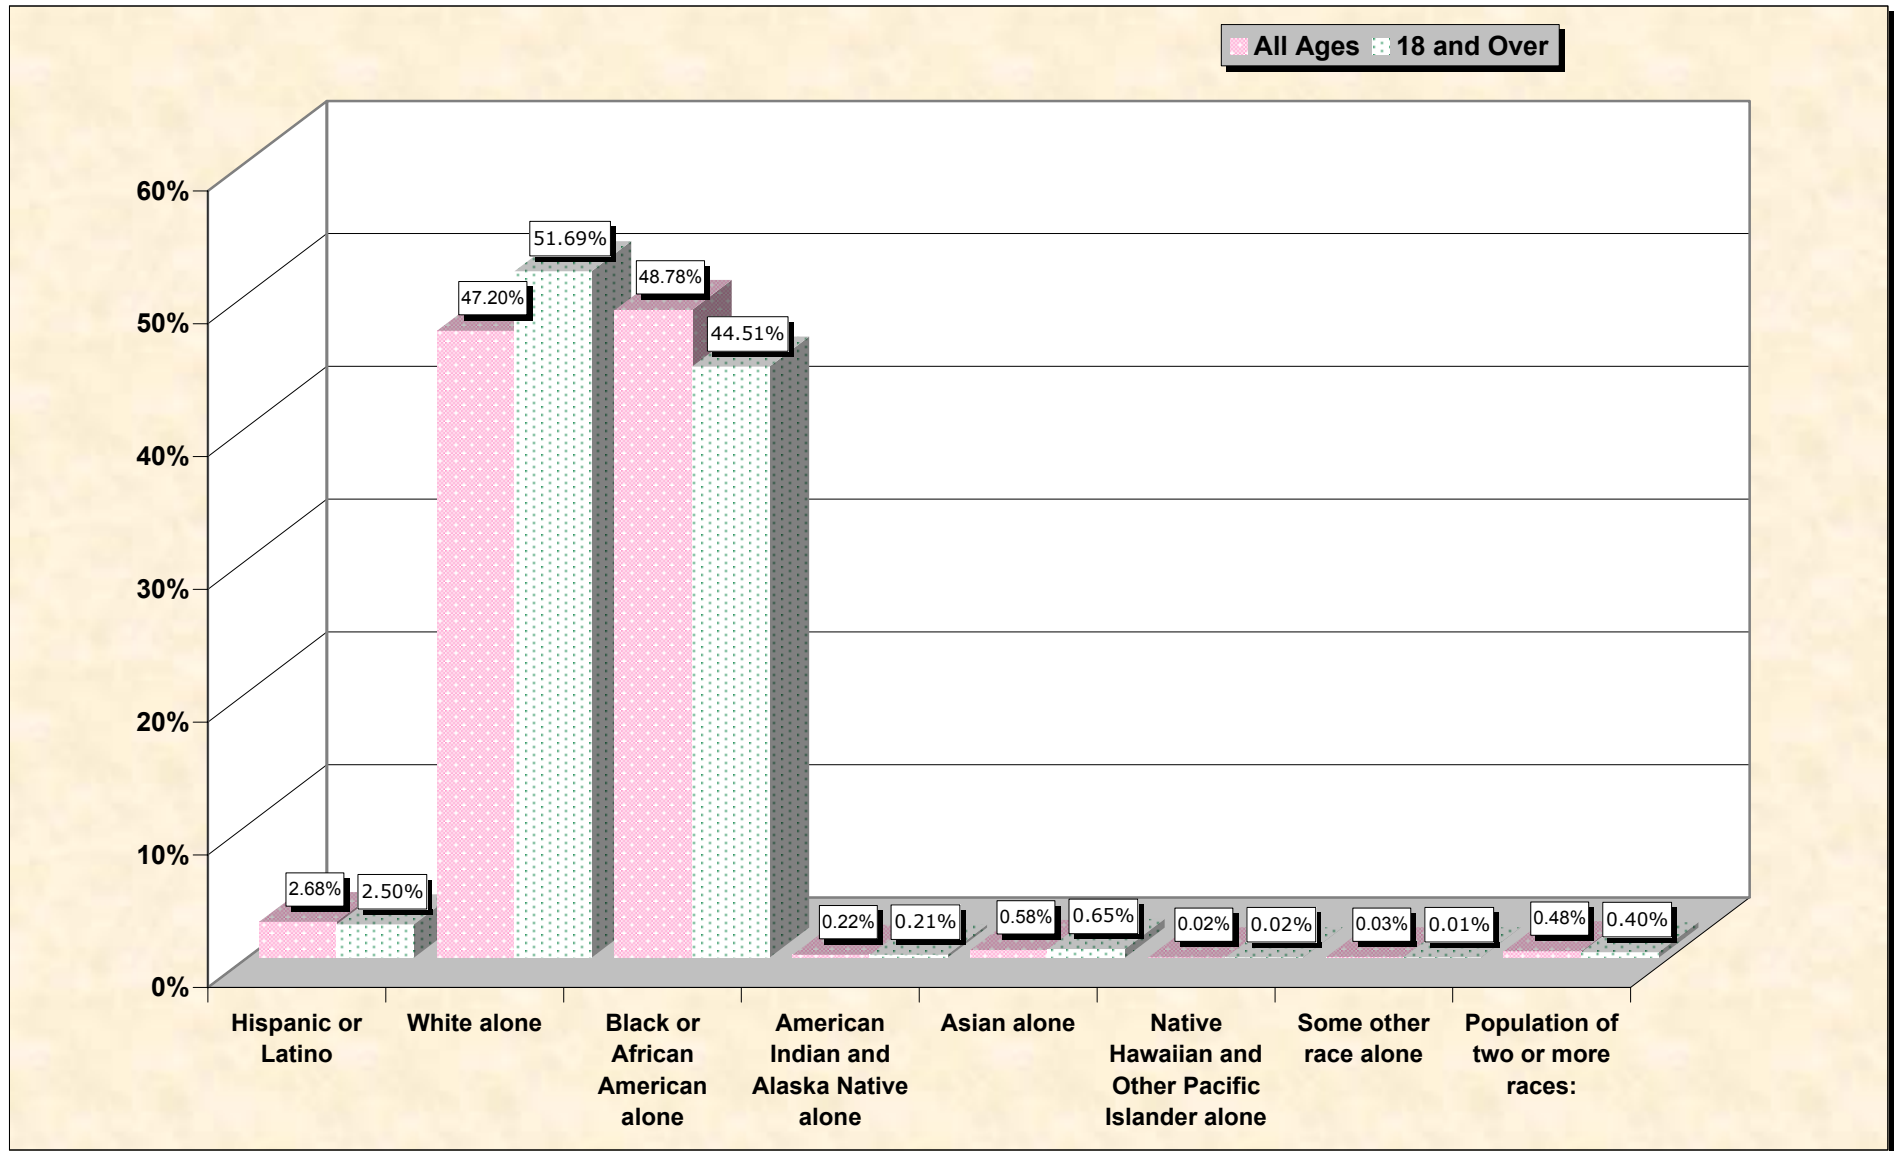

# Population by Race or Ethnicity and Age

## Sumter County, Georgia

**Data Set: Census 2000 Redistricting Data (Public Law 94-171) Summary File**

[www.fairdata2000.com](http://www.fairdata2000.com)

[3-Oct-02](#)

# Hispanic or Latino, and not Hispanic by Race and Age Sumter County, Georgia

Source: Data Set: Census 2000 Redistricting Data (Public Law 94-171) Summary File. PL2. HISPANIC OR LATINO, AND NOT HISPANIC OR LATINO BY RACE [73] - Universe: Total population; PL4. HISPANIC OR LATINO, AND NOT HISPANIC OR LATINO BY RACE FOR THE POPULATION 18 YEARS AND OVER [73] - Universe: Total population 18 years and over

**source data for Chart**

**HISPANIC OR LATINO, AND NOT HISPANIC OR LATINO BY RACE**

	<b>Sumter County, Georgia</b>
Total:	33,200
Hispanic or Latino	891
Not Hispanic or Latino:	32,309
Population of one race:	32,150
White alone	15,672
Black or African American alone	16,196
American Indian and Alaska Native alone	73
Asian alone	193
Native Hawaiian and Other Pacific Islander alone	6
Some other race alone	10
Population of two or more races:	159