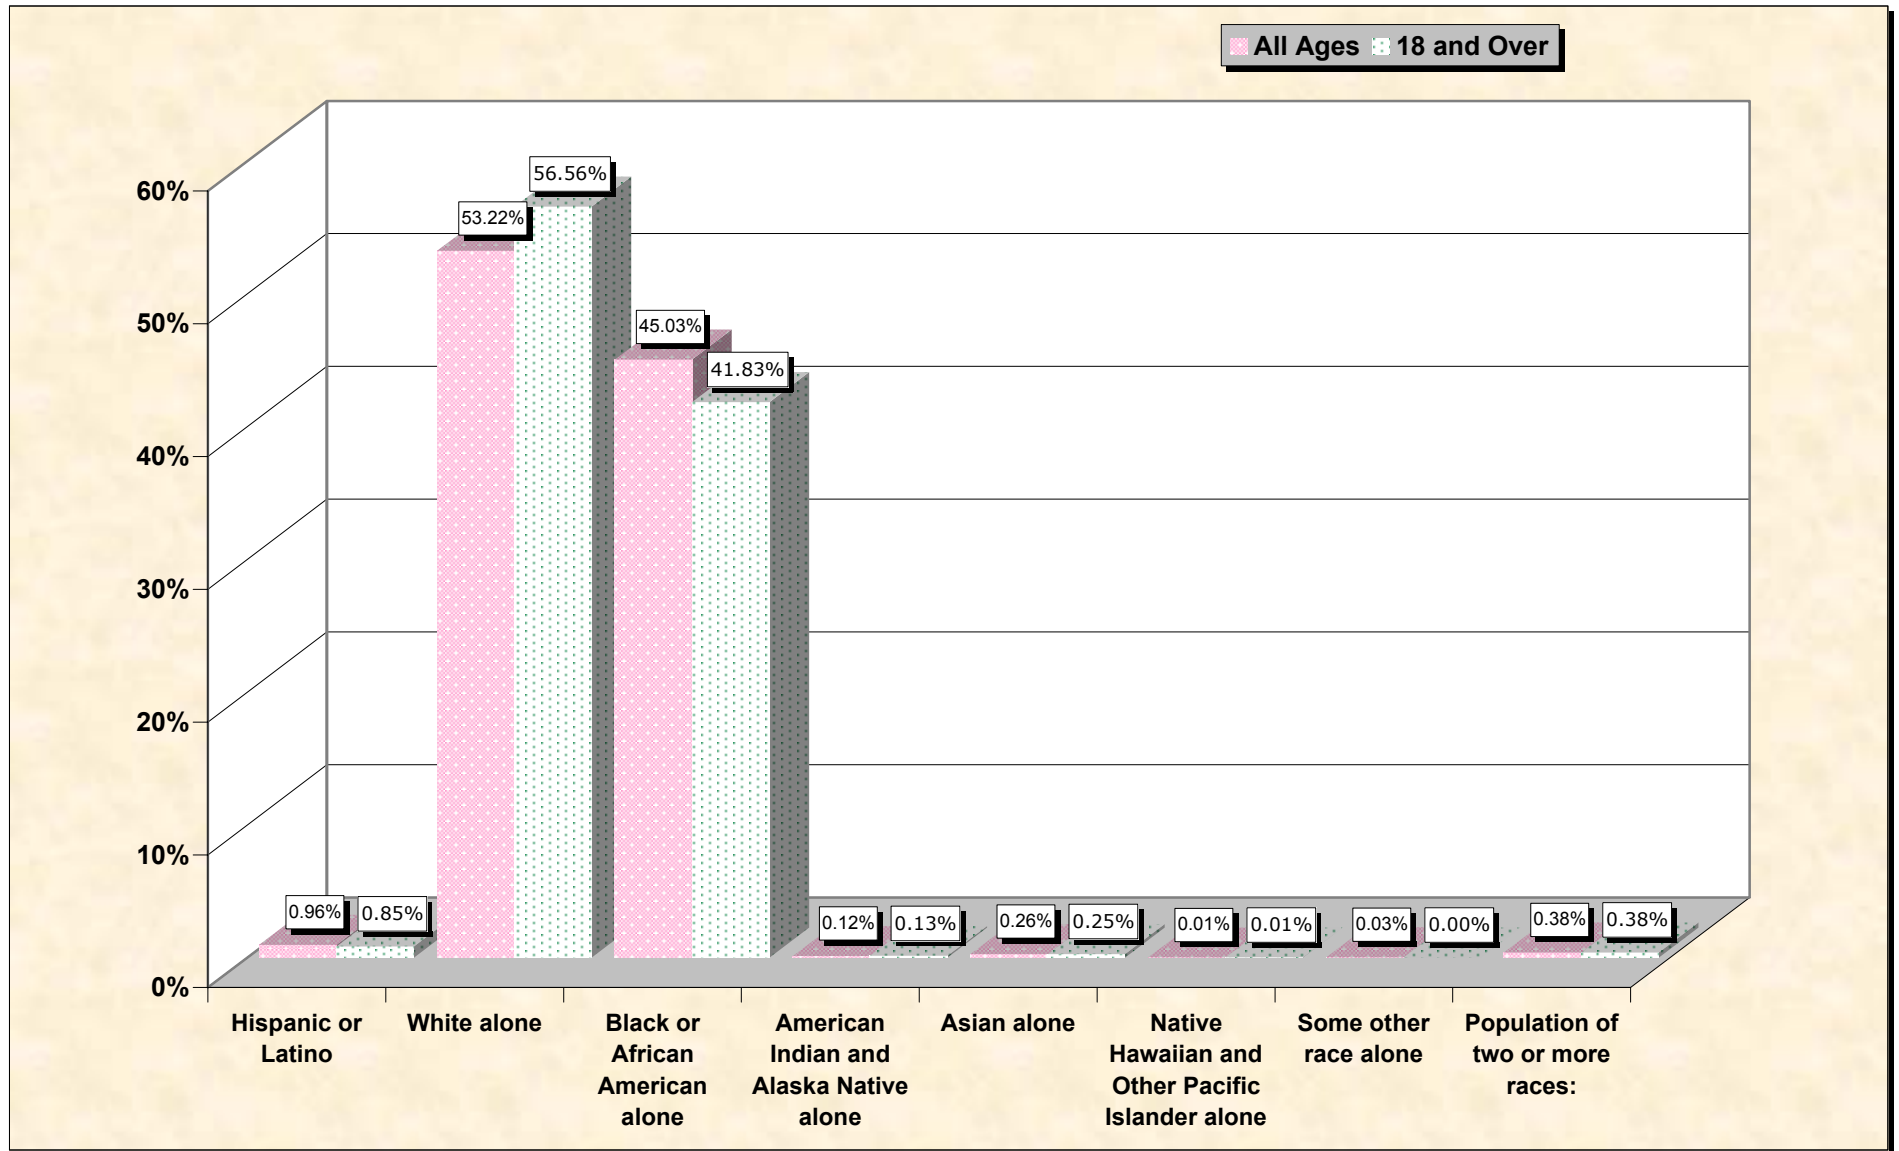

Population by Race or Ethnicity and Age

Screven County, Georgia

Data Set: Census 2000 Redistricting Data (Public Law 94-171) Summary File

www.fairdata2000.com

[3-Oct-02](#)

Hispanic or Latino, and not Hispanic by Race and Age Screven County, Georgia

Source: Data Set: Census 2000 Redistricting Data (Public Law 94-171) Summary File. PL2. HISPANIC OR LATINO, AND NOT HISPANIC OR LATINO BY RACE [73] - Universe: Total population; PL4. HISPANIC OR LATINO, AND NOT HISPANIC OR LATINO BY RACE FOR THE POPULATION 18 YEARS AND OVER [73] - Universe: Total population 18 years and over

source data for Chart

HISPANIC OR LATINO, AND NOT HISPANIC OR LATINO BY RACE

	Screven County, Georgia
Total:	15,374
Hispanic or Latino	147
Not Hispanic or Latino:	15,227
Population of one race:	15,169
White alone	8,182
Black or African American alone	6,923
American Indian and Alaska Native alone	19
Asian alone	40
Native Hawaiian and Other Pacific Islander alone	1
Some other race alone	4
Population of two or more races:	58

Source: Data Set: Census 2000 Redistricting Data (Public Law 94-171) Summary File. PL2. HISPANIC OR LATINO, AND NOT HISPANIC OR LATINO BY RACE [73] - Universe: Total population

HISPANIC OR LATINO, AND NOT HISPANIC OR LATINO BY RACE FOR THE POPULATION 18 YEARS AND OVER