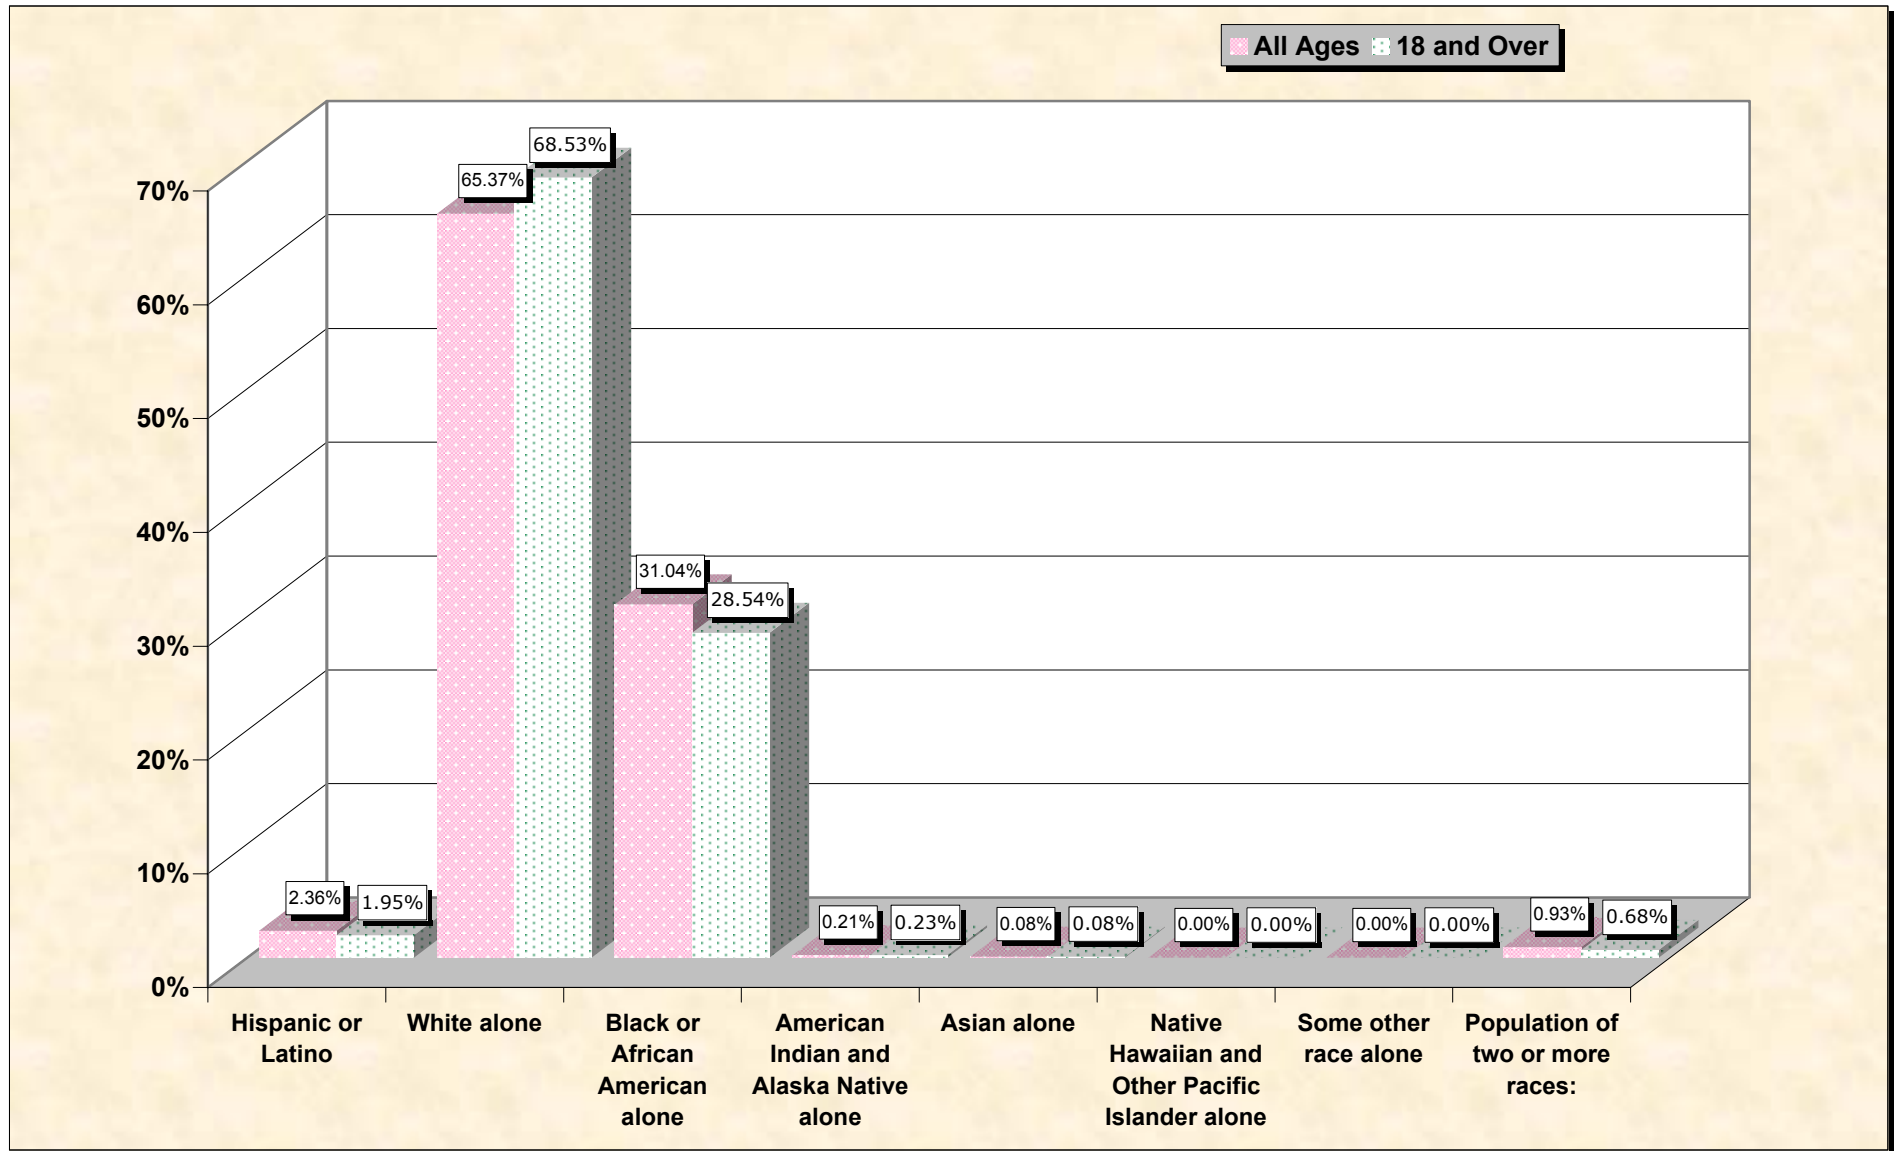

Population by Race or Ethnicity and Age

Schley County, Georgia

Data Set: Census 2000 Redistricting Data (Public Law 94-171) Summary File

www.fairdata2000.com

[3-Oct-02](#)

Hispanic or Latino, and not Hispanic by Race and Age Schley County, Georgia

Source: Data Set: Census 2000 Redistricting Data (Public Law 94-171) Summary File. PL2. HISPANIC OR LATINO, AND NOT HISPANIC OR LATINO BY RACE [73] - Universe: Total population; PL4. HISPANIC OR LATINO, AND NOT HISPANIC OR LATINO BY RACE FOR THE POPULATION 18 YEARS AND OVER [73] - Universe: Total population 18 years and over

source data for Chart

HISPANIC OR LATINO, AND NOT HISPANIC OR LATINO BY RACE

	Schley County, Georgia
Total:	3,766
Hispanic or Latino	89
Not Hispanic or Latino:	3,677
Population of one race:	3,642
White alone	2,462
Black or African American alone	1,169
American Indian and Alaska Native alone	8
Asian alone	3
Native Hawaiian and Other Pacific Islander alone	0
Some other race alone	0
Population of two or more races:	35

Source: Data Set: Census 2000 Redistricting Data (Public Law 94-171) Summary File. PL2. HISPANIC OR LATINO, AND NOT HISPANIC OR LATINO BY RACE [73] - Universe: Total population

HISPANIC OR LATINO, AND NOT HISPANIC OR LATINO BY RACE FOR THE POPULATION 18 YEARS AND OVER