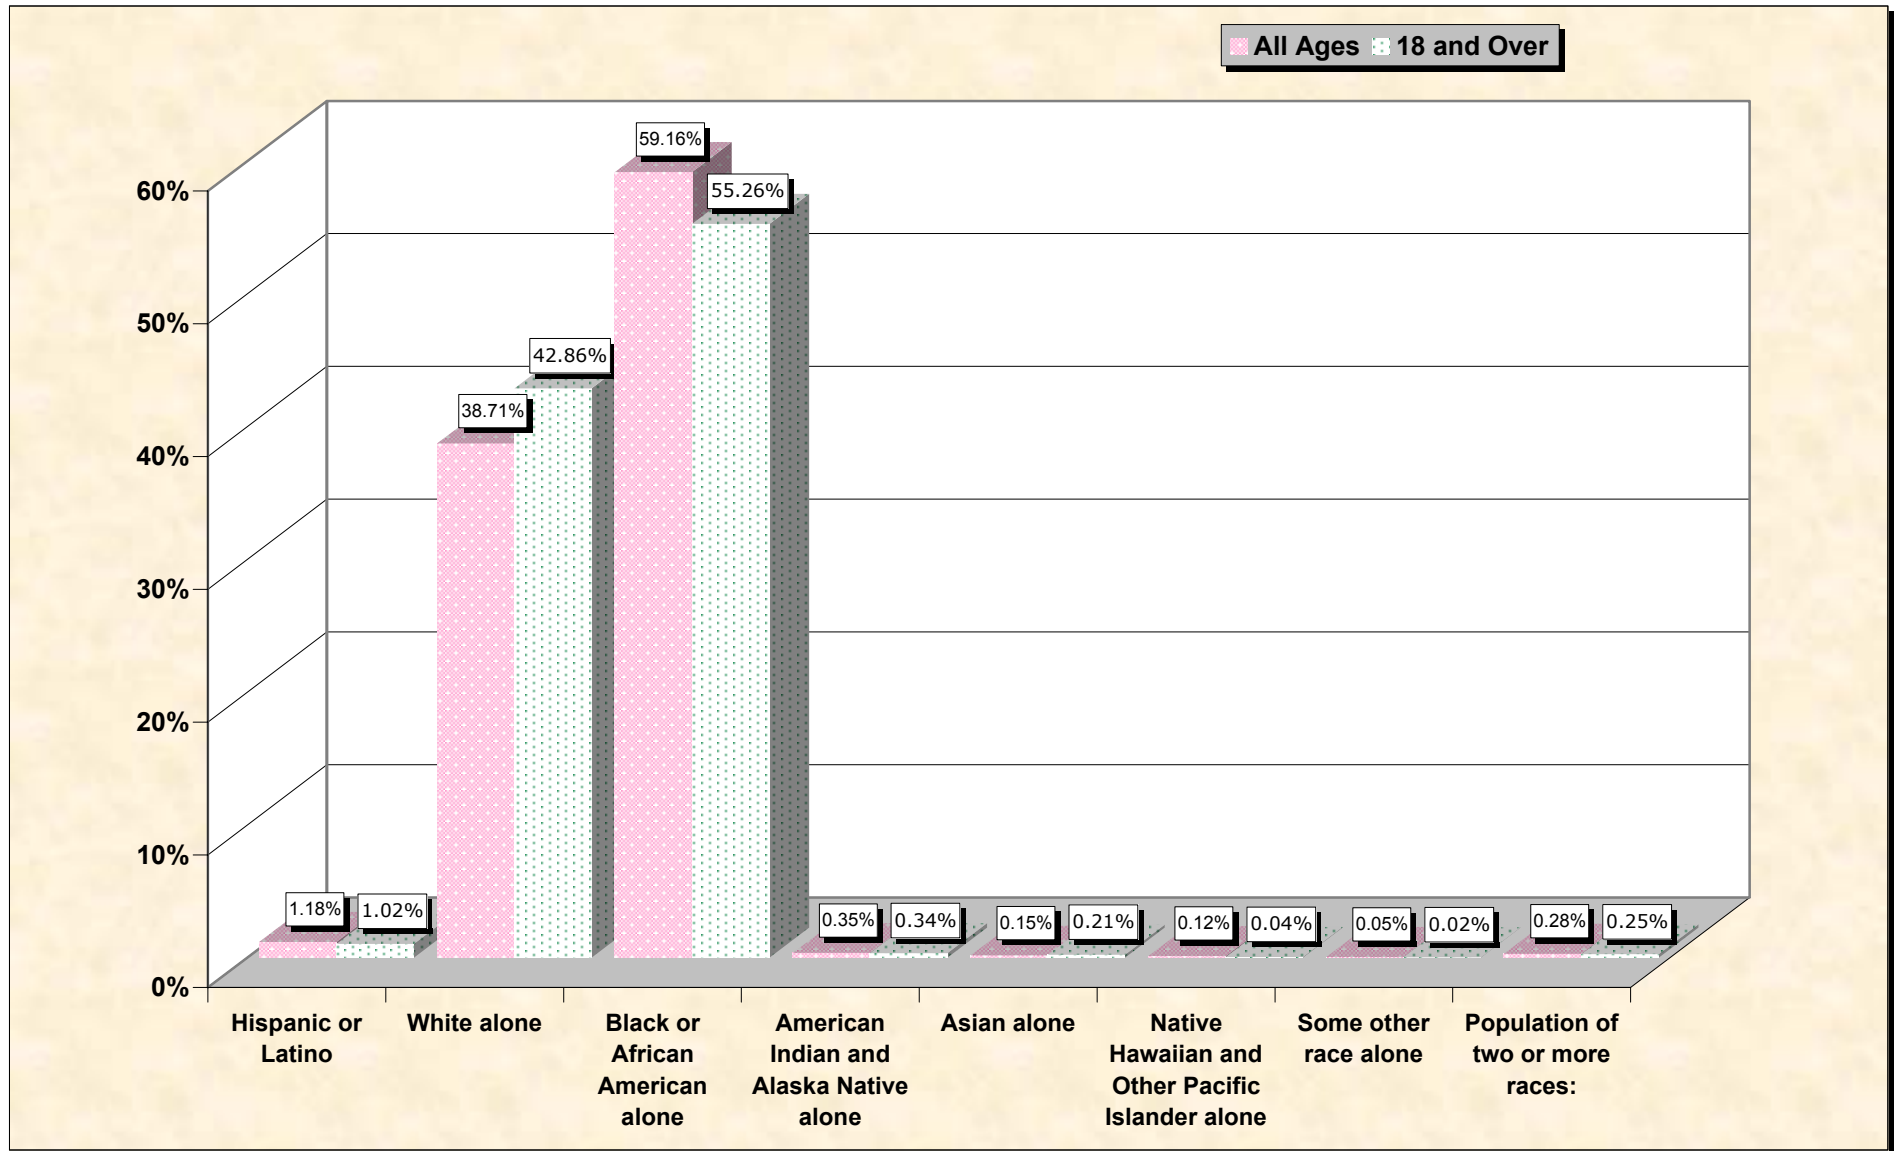

Population by Race or Ethnicity and Age

Randolph County, Georgia

Data Set: Census 2000 Redistricting Data (Public Law 94-171) Summary File

www.fairdata2000.com

[3-Oct-02](#)

Hispanic or Latino, and not Hispanic by Race and Age Randolph County, Georgia

Source: Data Set: Census 2000 Redistricting Data (Public Law 94-171) Summary File. PL2. HISPANIC OR LATINO, AND NOT HISPANIC OR LATINO BY RACE [73] - Universe: Total population; PL4. HISPANIC OR LATINO, AND NOT HISPANIC OR LATINO BY RACE FOR THE POPULATION 18 YEARS AND OVER [73] - Universe: Total population 18 years and over

source data for Chart

HISPANIC OR LATINO, AND NOT HISPANIC OR LATINO BY RACE

Randolph County, Georgia	
Total:	7,791
Hispanic or Latino	92
Not Hispanic or Latino:	7,699
Population of one race:	7,677
White alone	3,016
Black or African American alone	4,609
American Indian and Alaska Native alone	27
Asian alone	12
Native Hawaiian and Other Pacific Islander alone	9
Some other race alone	4
Population of two or more races:	22

Source: Data Set: Census 2000 Redistricting Data (Public Law 94-171) Summary File. PL2. HISPANIC OR LATINO, AND NOT HISPANIC OR LATINO BY RACE [73] - Universe: Total population

HISPANIC OR LATINO, AND NOT HISPANIC OR LATINO BY RACE FOR THE POPULATION 18 YEARS AND OVER