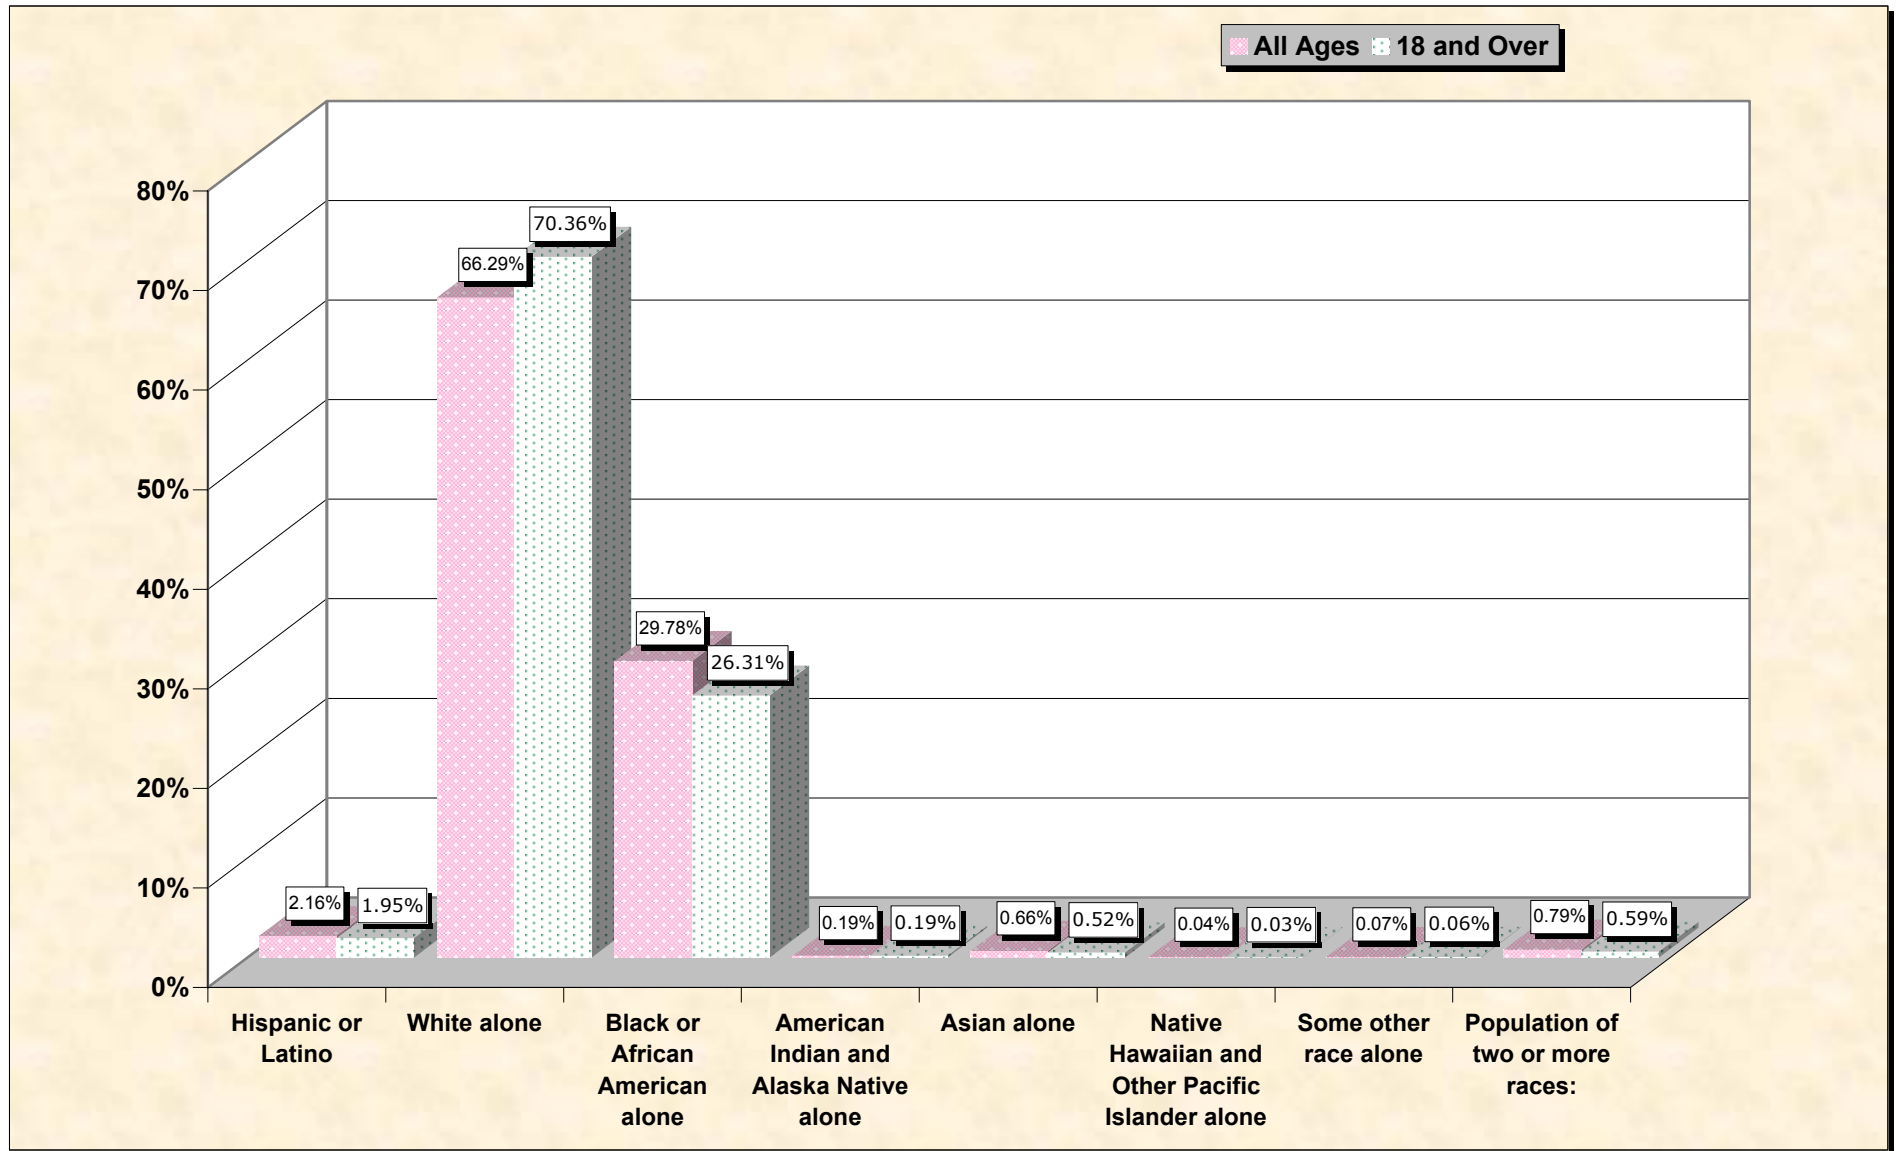

Population by Race or Ethnicity and Age

Putnam County, Georgia

Data Set: Census 2000 Redistricting Data (Public Law 94-171) Summary File

www.fairdata2000.com

[3-Oct-02](#)

Hispanic or Latino, and not Hispanic by Race and Age Putnam County, Georgia

Source: Data Set: Census 2000 Redistricting Data (Public Law 94-171) Summary File. PL2. HISPANIC OR LATINO, AND NOT HISPANIC OR LATINO BY RACE [73] - Universe: Total population; PL4. HISPANIC OR LATINO, AND NOT HISPANIC OR LATINO BY RACE FOR THE POPULATION 18 YEARS AND OVER [73] - Universe: Total population 18 years and over

source data for Chart

HISPANIC OR LATINO, AND NOT HISPANIC OR LATINO BY RACE

	Putnam County, Georgia
Total:	18,812
Hispanic or Latino	407
Not Hispanic or Latino:	18,405
Population of one race:	18,256
White alone	12,471
Black or African American alone	5,603
American Indian and Alaska Native alone	36
Asian alone	125
Native Hawaiian and Other Pacific Islander alone	8
Some other race alone	13
Population of two or more races:	149

Source: Data Set: Census 2000 Redistricting Data (Public Law 94-171) Summary File. PL2. HISPANIC OR LATINO, AND NOT HISPANIC OR LATINO BY RACE [73] - Universe: Total population

HISPANIC OR LATINO, AND NOT HISPANIC OR LATINO BY RACE FOR THE POPULATION 18 YEARS AND OVER