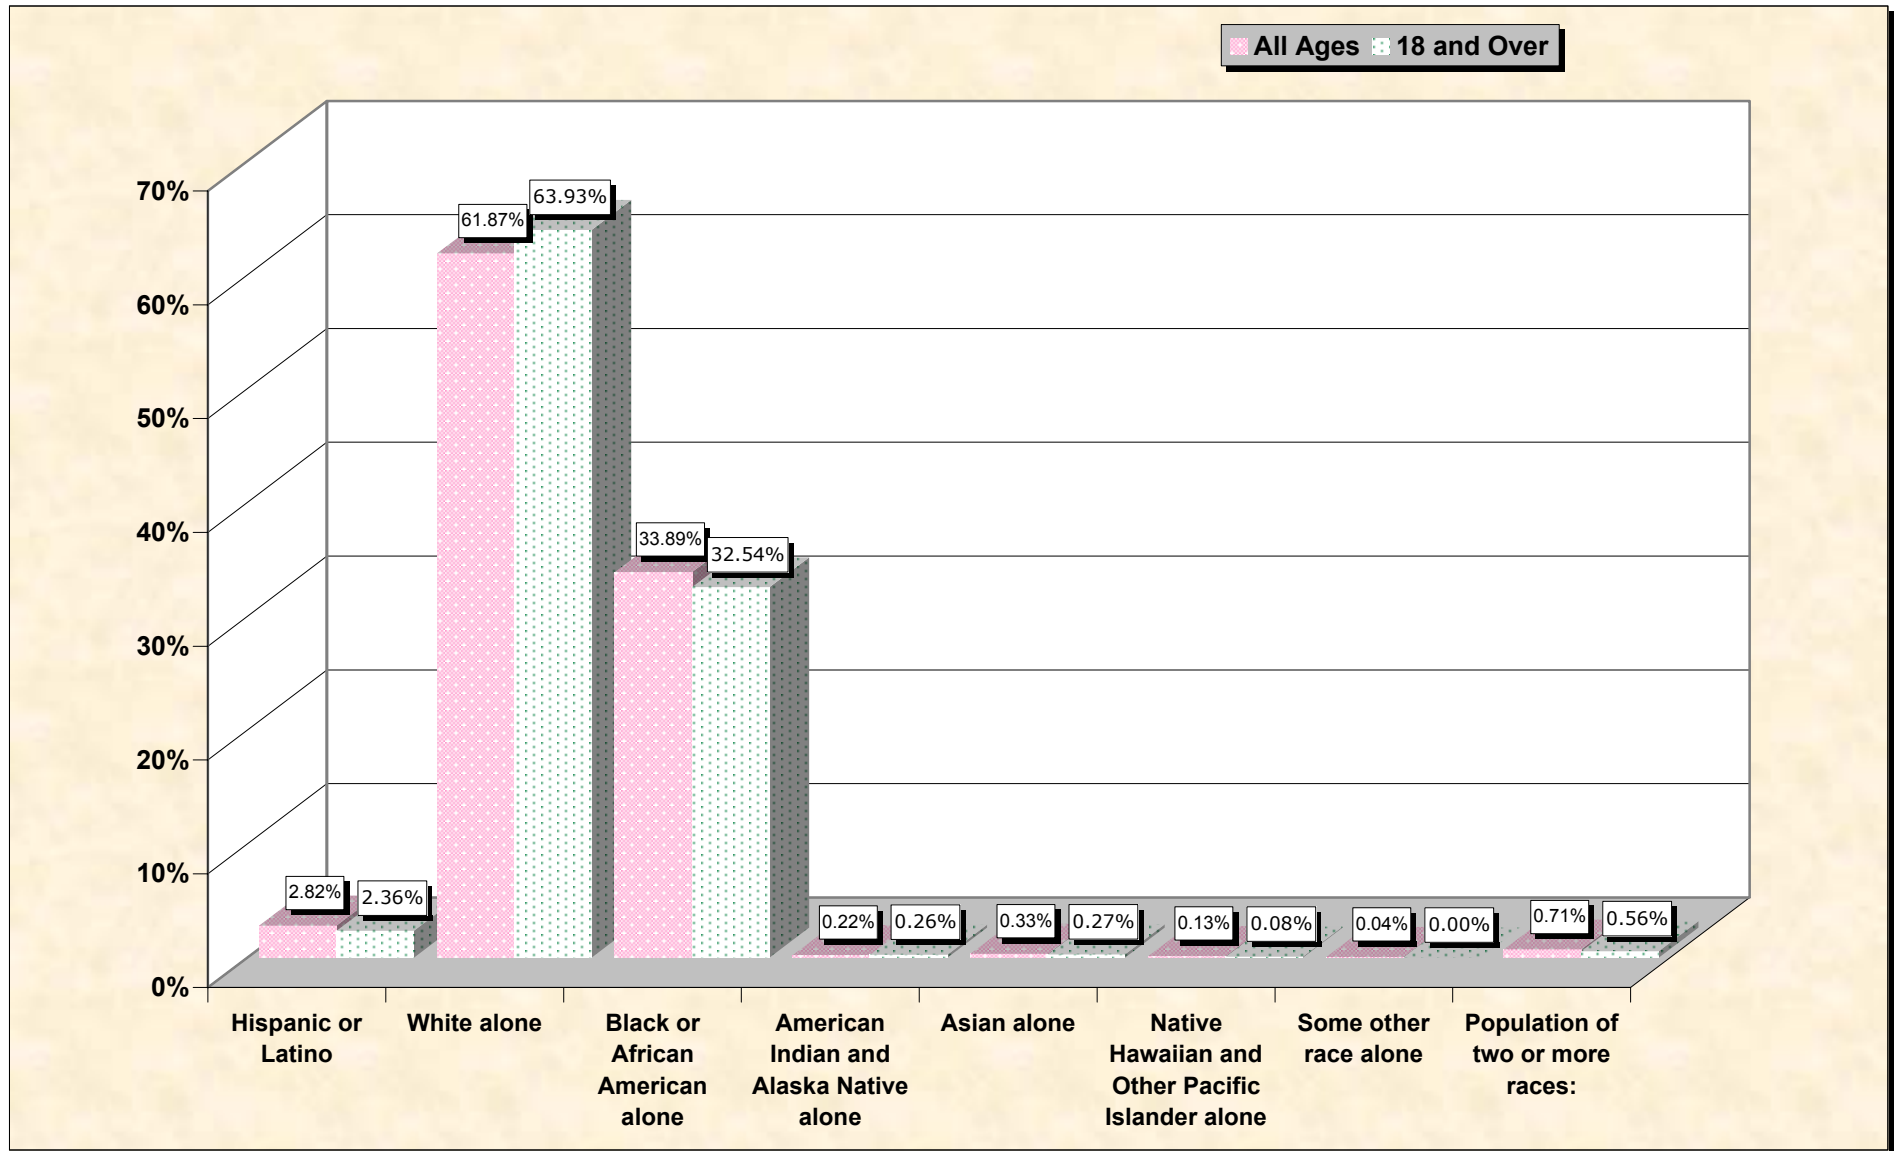

# Population by Race or Ethnicity and Age

# Hispanic or Latino, and not Hispanic by Race and Age Pulaski County, Georgia

Source: Data Set: Census 2000 Redistricting Data (Public Law 94-171) Summary File. PL2. HISPANIC OR LATINO, AND NOT HISPANIC OR LATINO BY RACE [73] - Universe: Total population; PL4. HISPANIC OR LATINO, AND NOT HISPANIC OR LATINO BY RACE FOR THE POPULATION 18 YEARS AND OVER [73] - Universe: Total population 18 years and over

**source data for Chart**

**HISPANIC OR LATINO, AND NOT HISPANIC OR LATINO BY RACE**

	<b>Pulaski County, Georgia</b>
Total:	9,588
Hispanic or Latino	270
Not Hispanic or Latino:	9,318
Population of one race:	9,250
White alone	5,932
Black or African American alone	3,249
American Indian and Alaska Native alone	21
Asian alone	32
Native Hawaiian and Other Pacific Islander alone	12
Some other race alone	4
Population of two or more races:	68

	<b>Pulaski County, Georgia</b>
Total:	7,372
Hispanic or Latino	174
Not Hispanic or Latino:	7,198
Population of one race:	7,157
White alone	4,713
Black or African American alone	2,399
American Indian and Alaska Native alone	19
Asian alone	20
Native Hawaiian and Other Pacific Islander alone	6
Some other race alone	0
Population of two or more races:	41