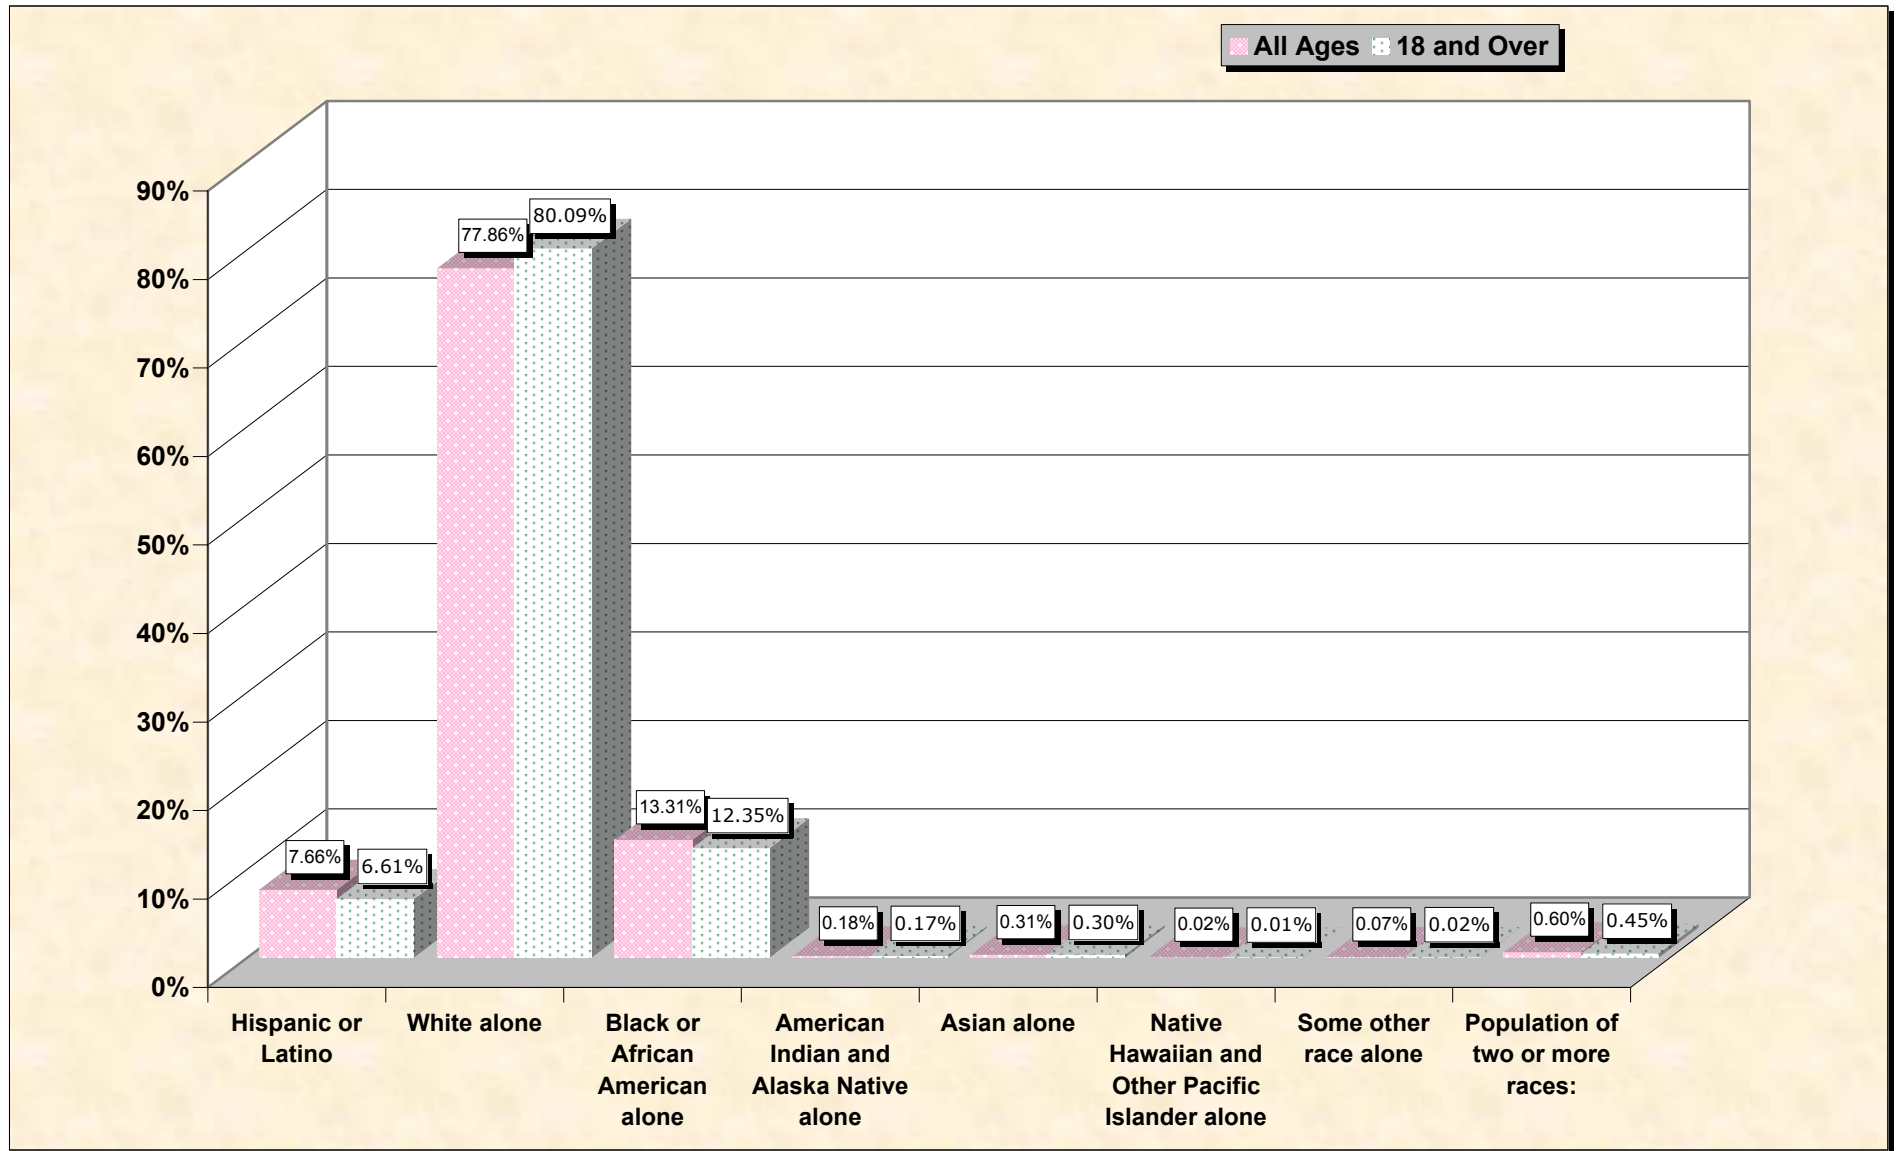

Population by Race or Ethnicity and Age

Polk County, Georgia

Data Set: Census 2000 Redistricting Data (Public Law 94-171) Summary File

www.fairdata2000.com

[3-Oct-02](#)

Hispanic or Latino, and not Hispanic by Race and Age Polk County, Georgia

Source: Data Set: Census 2000 Redistricting Data (Public Law 94-171) Summary File. PL2. HISPANIC OR LATINO, AND NOT HISPANIC OR LATINO BY RACE [73] - Universe: Total population; PL4. HISPANIC OR LATINO, AND NOT HISPANIC OR LATINO BY RACE FOR THE POPULATION 18 YEARS AND OVER [73] - Universe: Total population 18 years and over

source data for Chart

HISPANIC OR LATINO, AND NOT HISPANIC OR LATINO BY RACE

	Polk County, Georgia
Total:	38,127
Hispanic or Latino	2,921
Not Hispanic or Latino:	35,206
Population of one race:	34,977
White alone	29,684
Black or African American alone	5,073
American Indian and Alaska Native alone	68
Asian alone	118
Native Hawaiian and Other Pacific Islander alone	7
Some other race alone	27
Population of two or more races:	229

Source: Data Set: Census 2000 Redistricting Data (Public Law 94-171) Summary File. PL2. HISPANIC OR LATINO, AND NOT HISPANIC OR LATINO BY RACE [73] - Universe: Total population

HISPANIC OR LATINO, AND NOT HISPANIC OR LATINO BY RACE FOR THE POPULATION 18 YEARS AND OVER