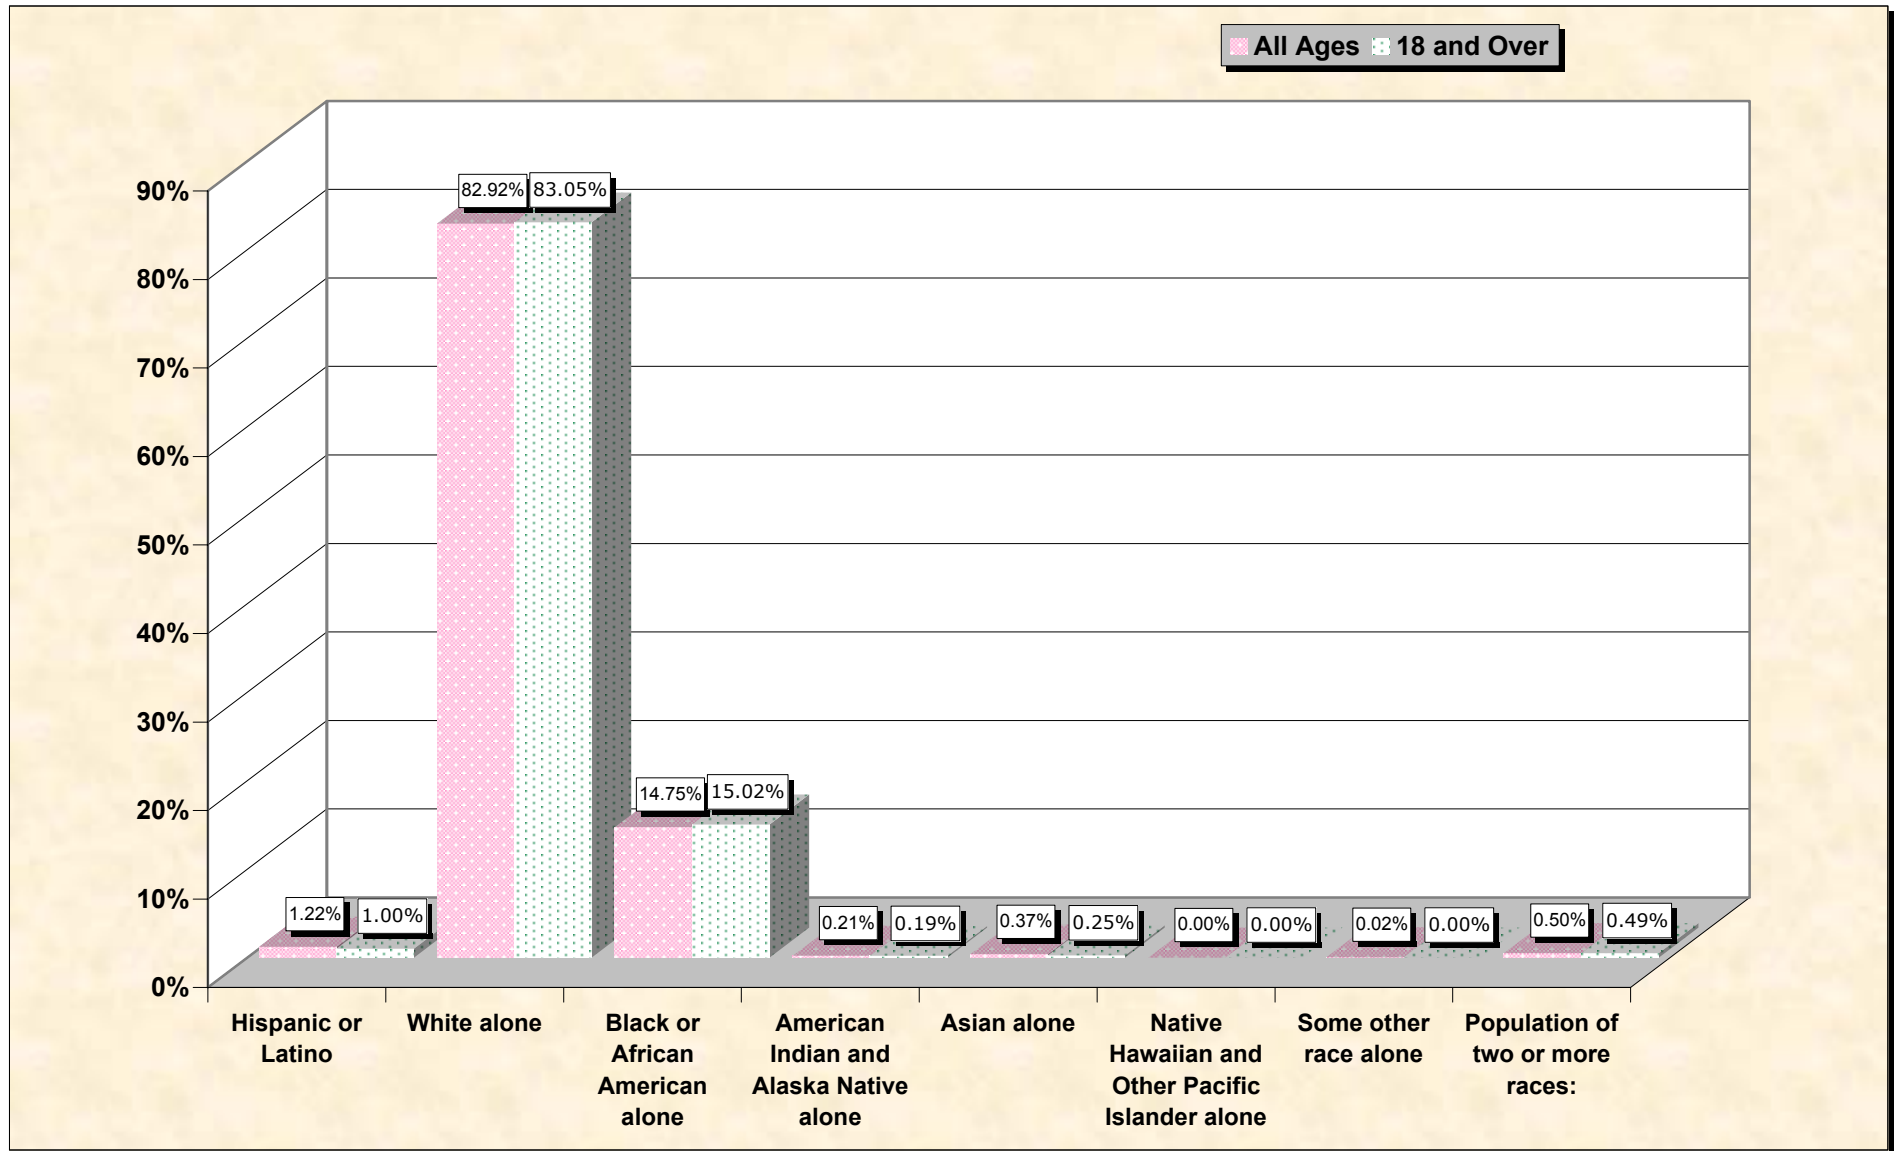

Population by Race or Ethnicity and Age

Pike County, Georgia

Data Set: Census 2000 Redistricting Data (Public Law 94-171) Summary File

www.fairdata2000.com

[3-Oct-02](#)

Hispanic or Latino, and not Hispanic by Race and Age Pike County, Georgia

Source: Data Set: Census 2000 Redistricting Data (Public Law 94-171) Summary File. PL2. HISPANIC OR LATINO, AND NOT HISPANIC OR LATINO BY RACE [73] - Universe: Total population; PL4. HISPANIC OR LATINO, AND NOT HISPANIC OR LATINO BY RACE FOR THE POPULATION 18 YEARS AND OVER [73] - Universe: Total population 18 years and over

source data for Chart

HISPANIC OR LATINO, AND NOT HISPANIC OR LATINO BY RACE

	Pike County, Georgia
Total:	13,688
Hispanic or Latino	167
Not Hispanic or Latino:	13,521
Population of one race:	13,452
White alone	11,350
Black or African American alone	2,019
American Indian and Alaska Native alone	29
Asian alone	51
Native Hawaiian and Other Pacific Islander alone	0
Some other race alone	3
Population of two or more races:	69

	Pike County, Georgia
Total:	9,909
Hispanic or Latino	99
Not Hispanic or Latino:	9,810
Population of one race:	9,761
White alone	8,229
Black or African American alone	1,488
American Indian and Alaska Native alone	19
Asian alone	25
Native Hawaiian and Other Pacific Islander alone	0
Some other race alone	0
Population of two or more races:	49