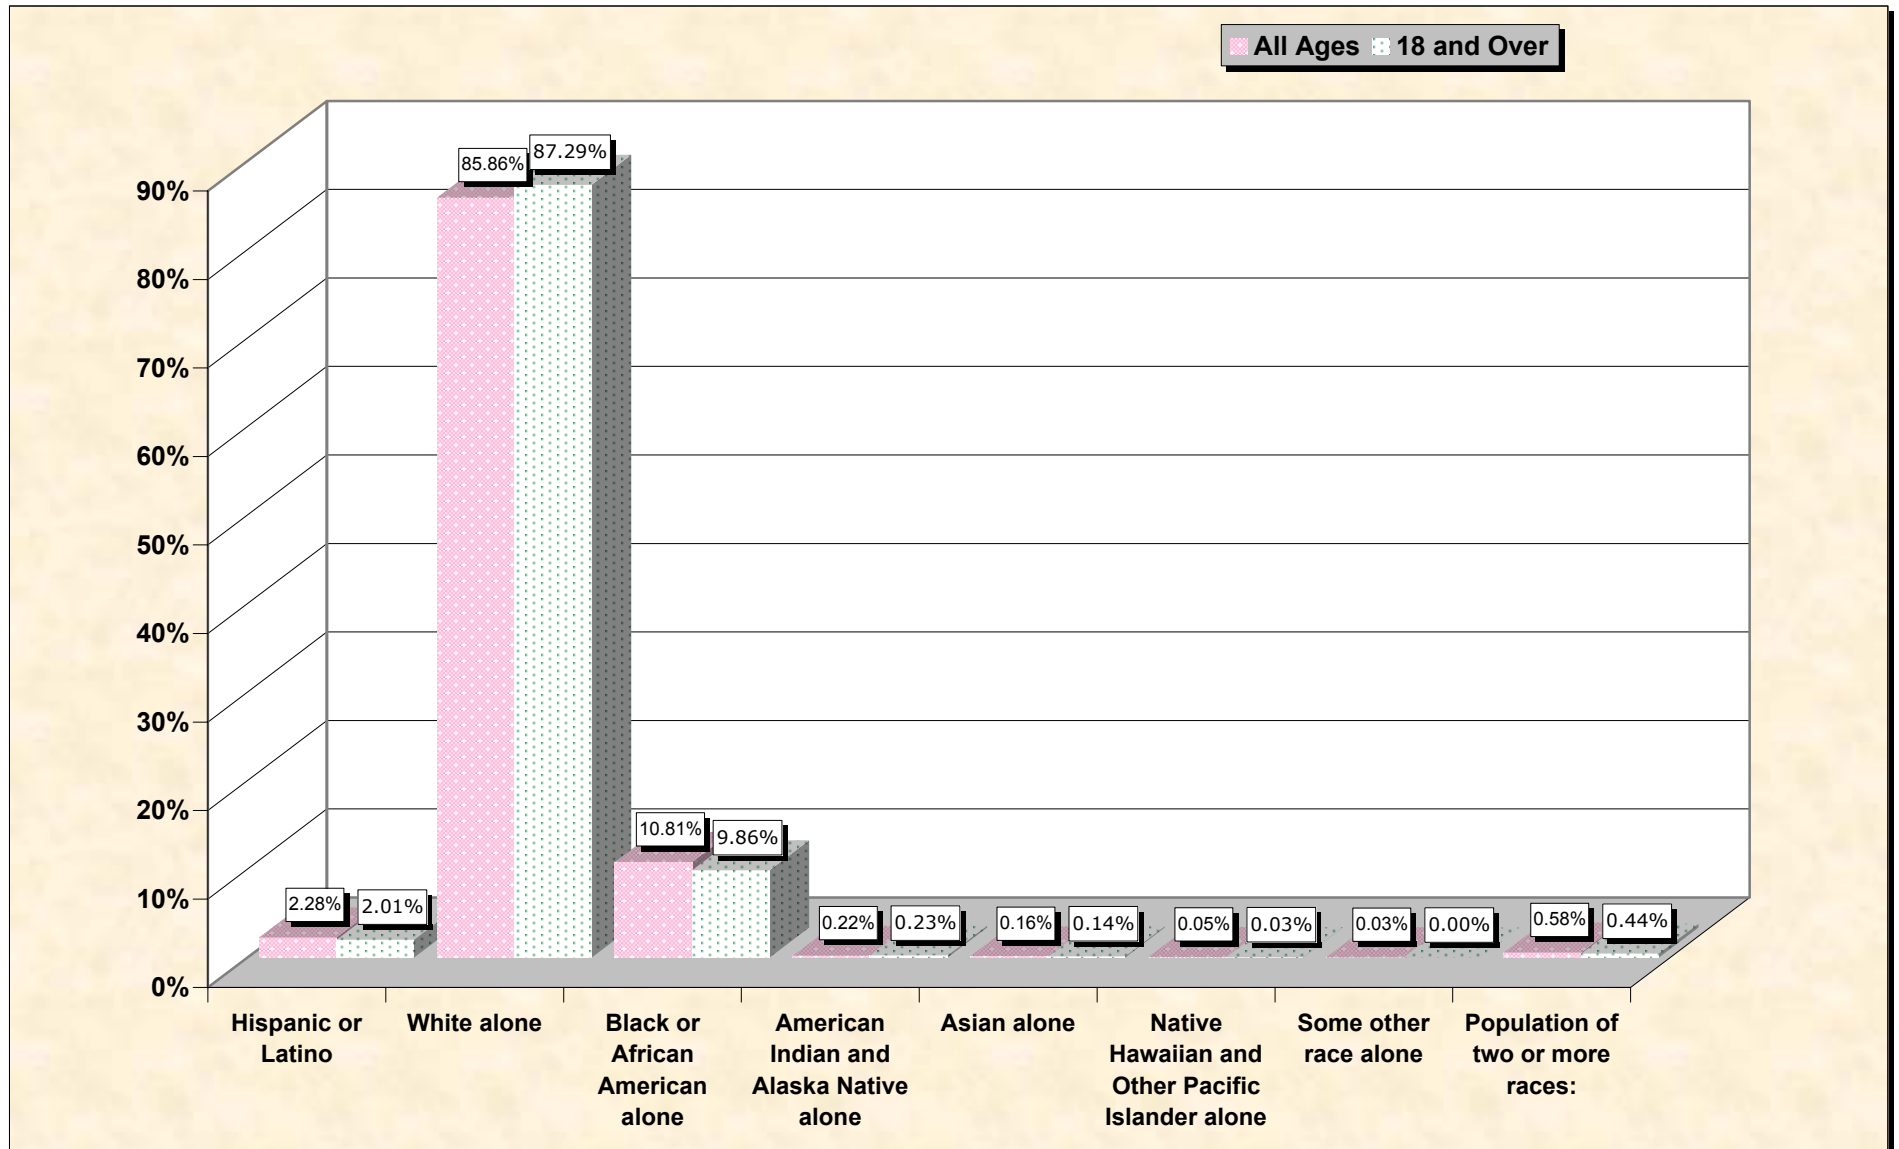

Population by Race or Ethnicity and Age

Pierce County, Georgia

Data Set: Census 2000 Redistricting Data (Public Law 94-171) Summary File

www.fairdata2000.com

[3-Oct-02](#)

Hispanic or Latino, and not Hispanic by Race and Age Pierce County, Georgia

Source: Data Set: Census 2000 Redistricting Data (Public Law 94-171) Summary File. PL2. HISPANIC OR LATINO, AND NOT HISPANIC OR LATINO BY RACE [73] - Universe: Total population; PL4. HISPANIC OR LATINO, AND NOT HISPANIC OR LATINO BY RACE FOR THE POPULATION 18 YEARS AND OVER [73] - Universe: Total population 18 years and over

source data for Chart

HISPANIC OR LATINO, AND NOT HISPANIC OR LATINO BY RACE

	Pierce County, Georgia
Total:	15,636
Hispanic or Latino	357
Not Hispanic or Latino:	15,279
Population of one race:	15,188
White alone	13,425
Black or African American alone	1,691
American Indian and Alaska Native alone	34
Asian alone	25
Native Hawaiian and Other Pacific Islander alone	8
Some other race alone	5
Population of two or more races:	91

Source: Data Set: Census 2000 Redistricting Data (Public Law 94-171) Summary File. PL2. HISPANIC OR LATINO, AND NOT HISPANIC OR LATINO BY RACE [73] - Universe: Total population

HISPANIC OR LATINO, AND NOT HISPANIC OR LATINO BY RACE FOR THE POPULATION 18 YEARS AND OVER