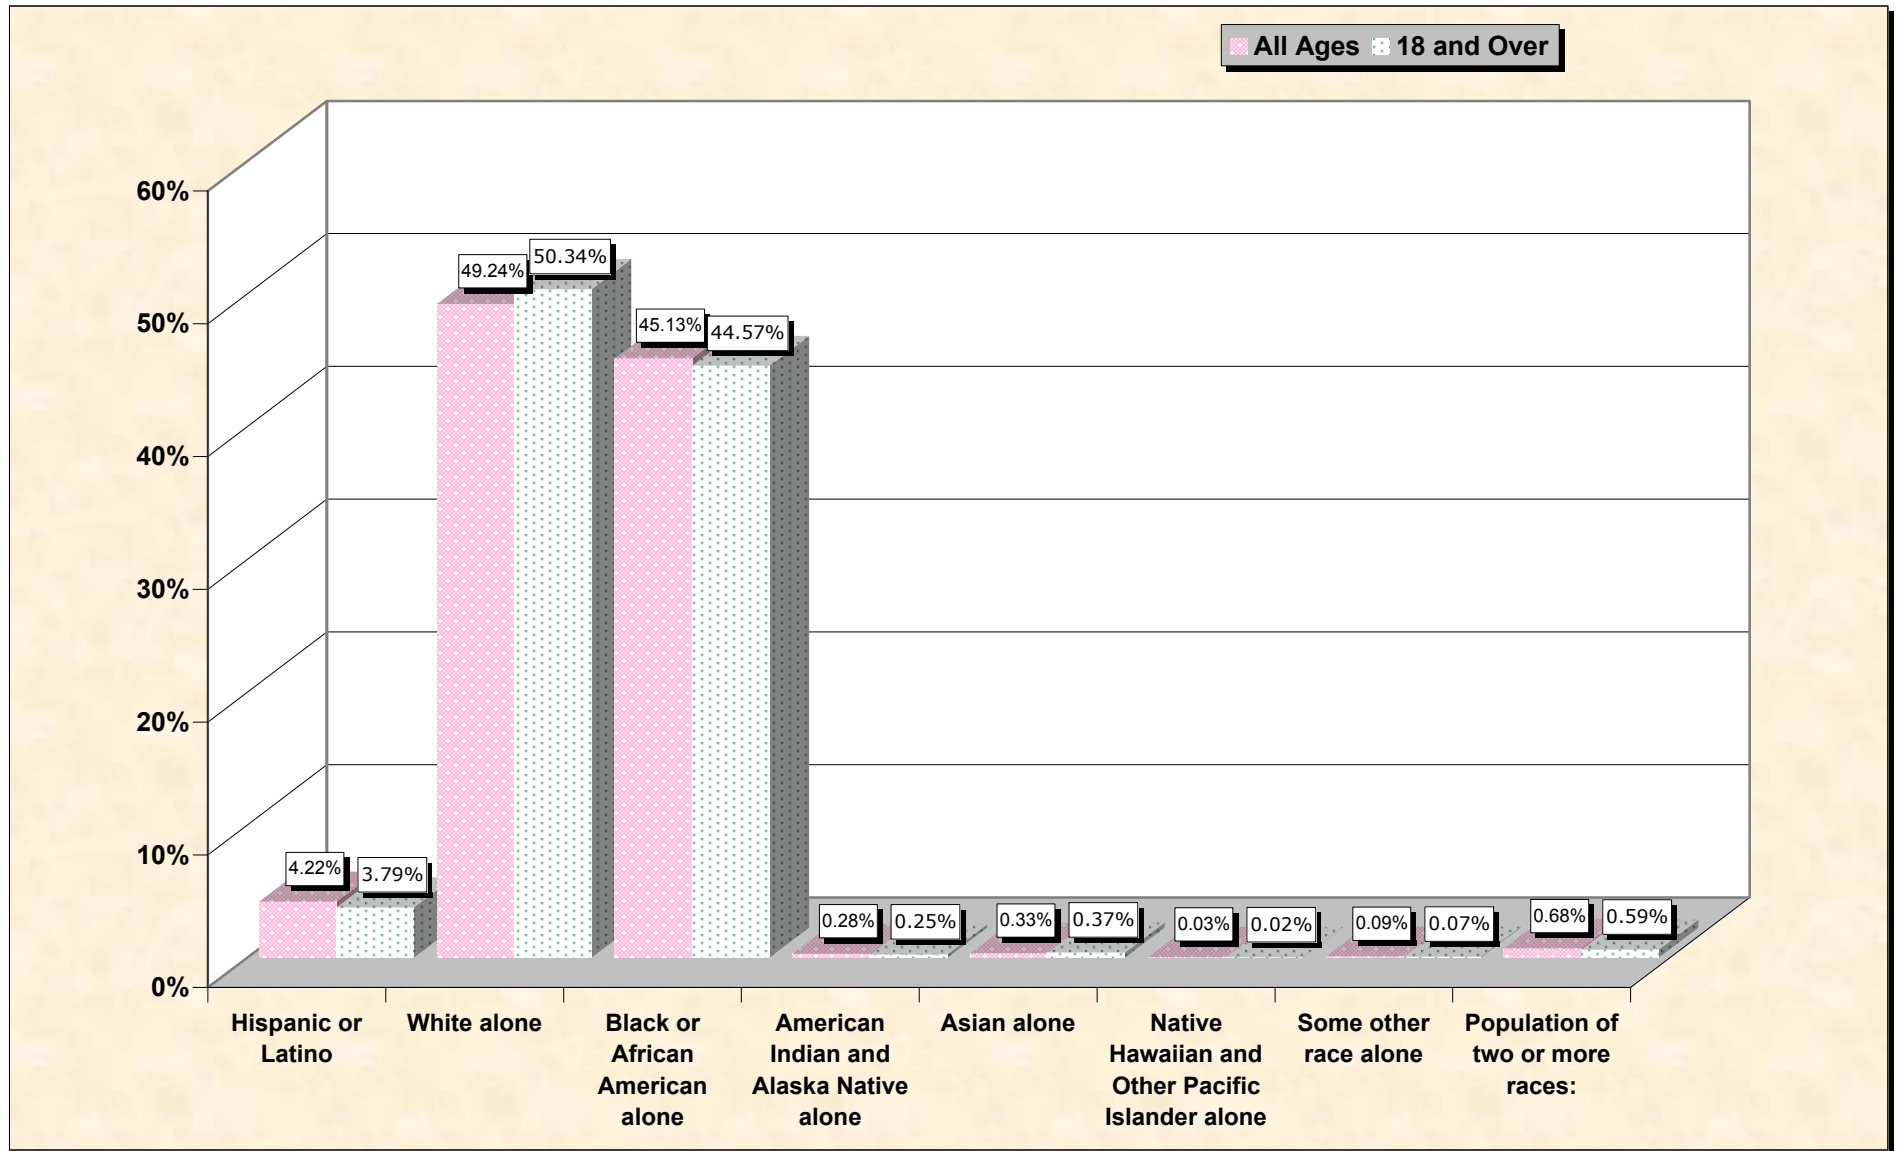

Population by Race or Ethnicity and Age

Peach County, Georgia

Data Set: Census 2000 Redistricting Data (Public Law 94-171) Summary File

www.fairdata2000.com

[3-Oct-02](#)

Hispanic or Latino, and not Hispanic by Race and Age Peach County, Georgia

Source: Data Set: Census 2000 Redistricting Data (Public Law 94-171) Summary File. PL2. HISPANIC OR LATINO, AND NOT HISPANIC OR LATINO BY RACE [73] - Universe: Total population; PL4. HISPANIC OR LATINO, AND NOT HISPANIC OR LATINO BY RACE FOR THE POPULATION 18 YEARS AND OVER [73] - Universe: Total population 18 years and over

source data for Chart

HISPANIC OR LATINO, AND NOT HISPANIC OR LATINO BY RACE

	Peach County, Georgia
Total:	23,668
Hispanic or Latino	998
Not Hispanic or Latino:	22,670
Population of one race:	22,508
White alone	11,654
Black or African American alone	10,682
American Indian and Alaska Native alone	66
Asian alone	77
Native Hawaiian and Other Pacific Islander alone	8
Some other race alone	21
Population of two or more races:	162

Source: Data Set: Census 2000 Redistricting Data (Public Law 94-171) Summary File. PL2. HISPANIC OR LATINO, AND NOT HISPANIC OR LATINO BY RACE [73] - Universe: Total population

HISPANIC OR LATINO, AND NOT HISPANIC OR LATINO BY RACE FOR THE POPULATION 18 YEARS AND OVER