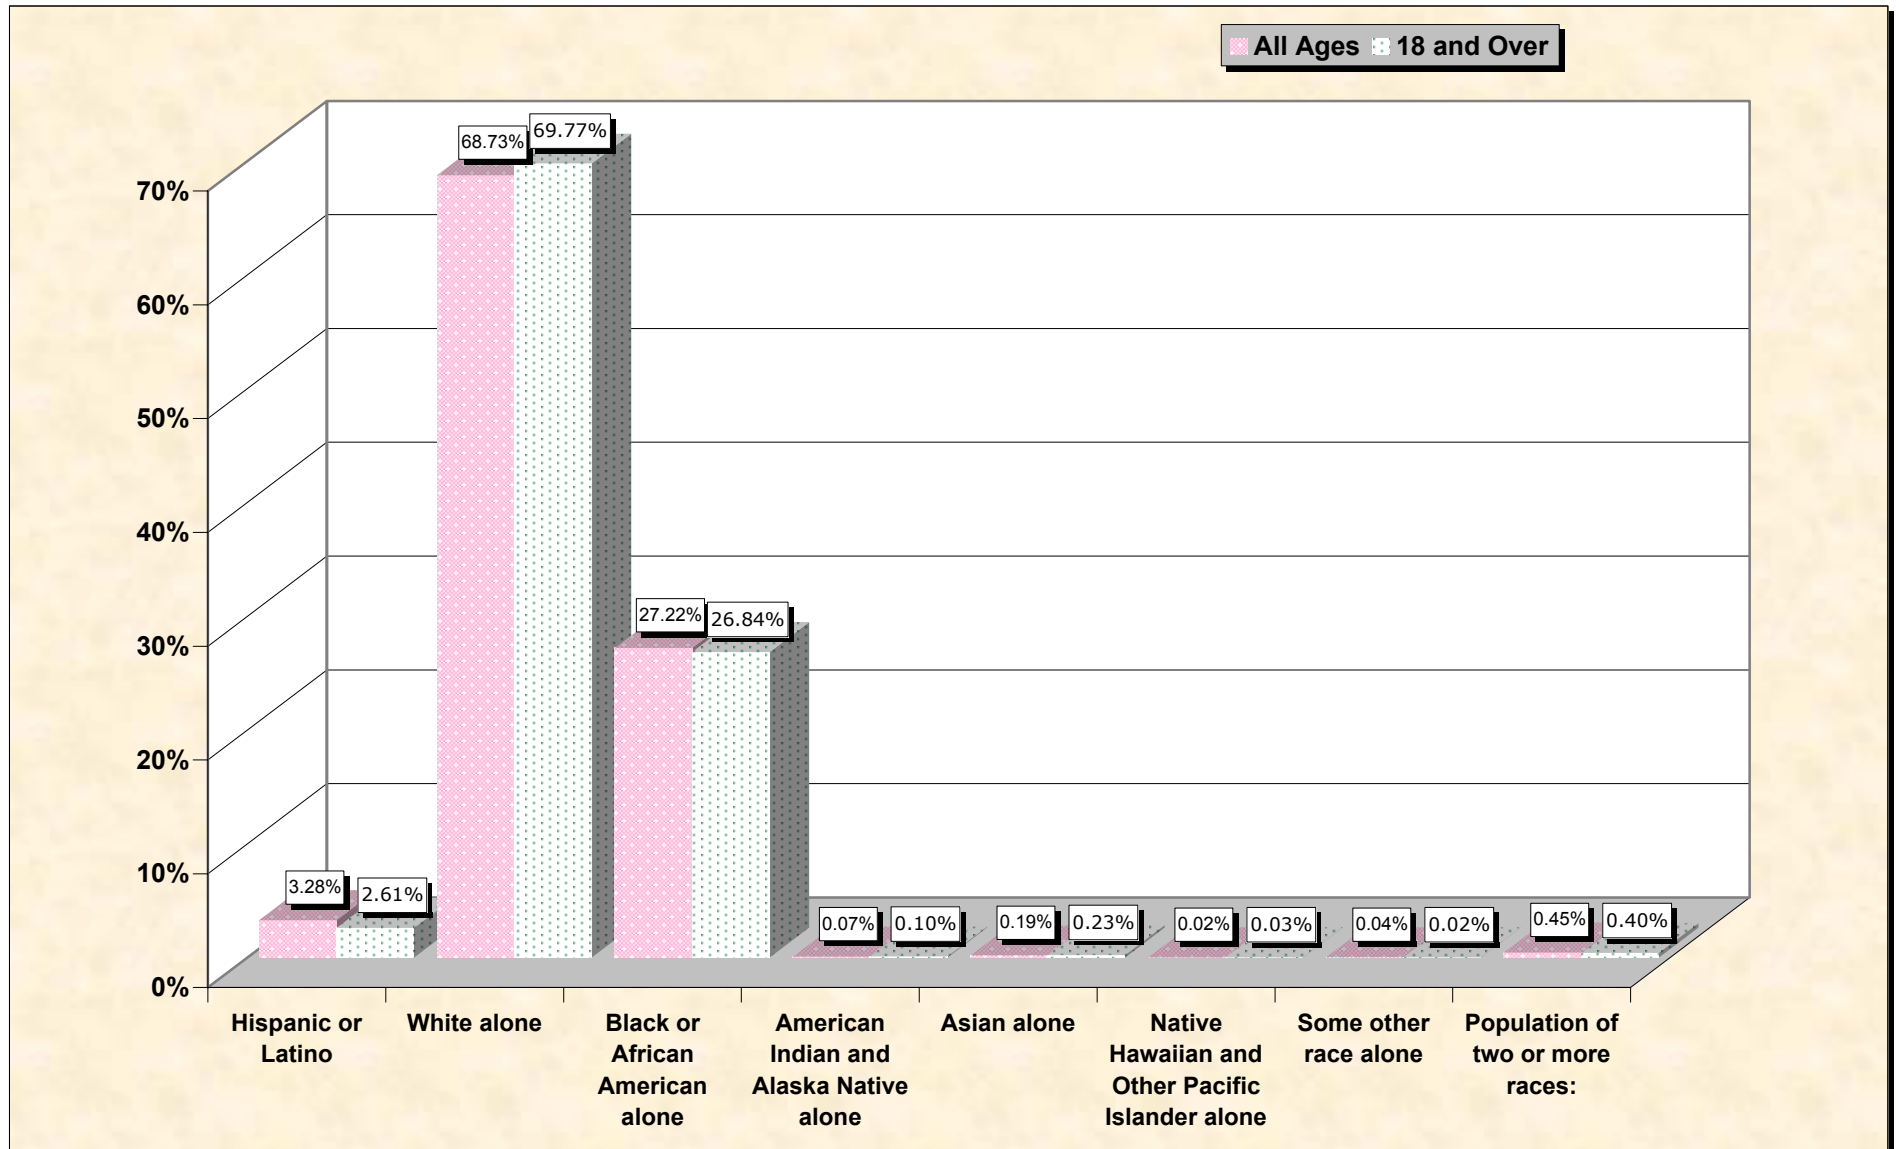

# Population by Race or Ethnicity and Age

## Montgomery County, Georgia

**Data Set: Census 2000 Redistricting Data (Public Law 94-171) Summary File**

[www.fairdata2000.com](http://www.fairdata2000.com)

[3-Oct-02](#)

# Hispanic or Latino, and not Hispanic by Race and Age Montgomery County, Georgia

Source: Data Set: Census 2000 Redistricting Data (Public Law 94-171) Summary File. PL2. HISPANIC OR LATINO, AND NOT HISPANIC OR LATINO BY RACE [73] - Universe: Total population; PL4. HISPANIC OR LATINO, AND NOT HISPANIC OR LATINO BY RACE FOR THE POPULATION 18 YEARS AND OVER [73] - Universe: Total population 18 years and over

Source: Data Set: Census 2000 Redistricting Data (Public Law 94-171) Summary File. PL2. HISPANIC OR LATINO, AND NOT HISPANIC OR LATINO BY RACE [73] - Universe: Total population

**HISPANIC OR LATINO, AND NOT HISPANIC OR LATINO BY RACE FOR THE POPULATION 18 YEARS AND OVER**