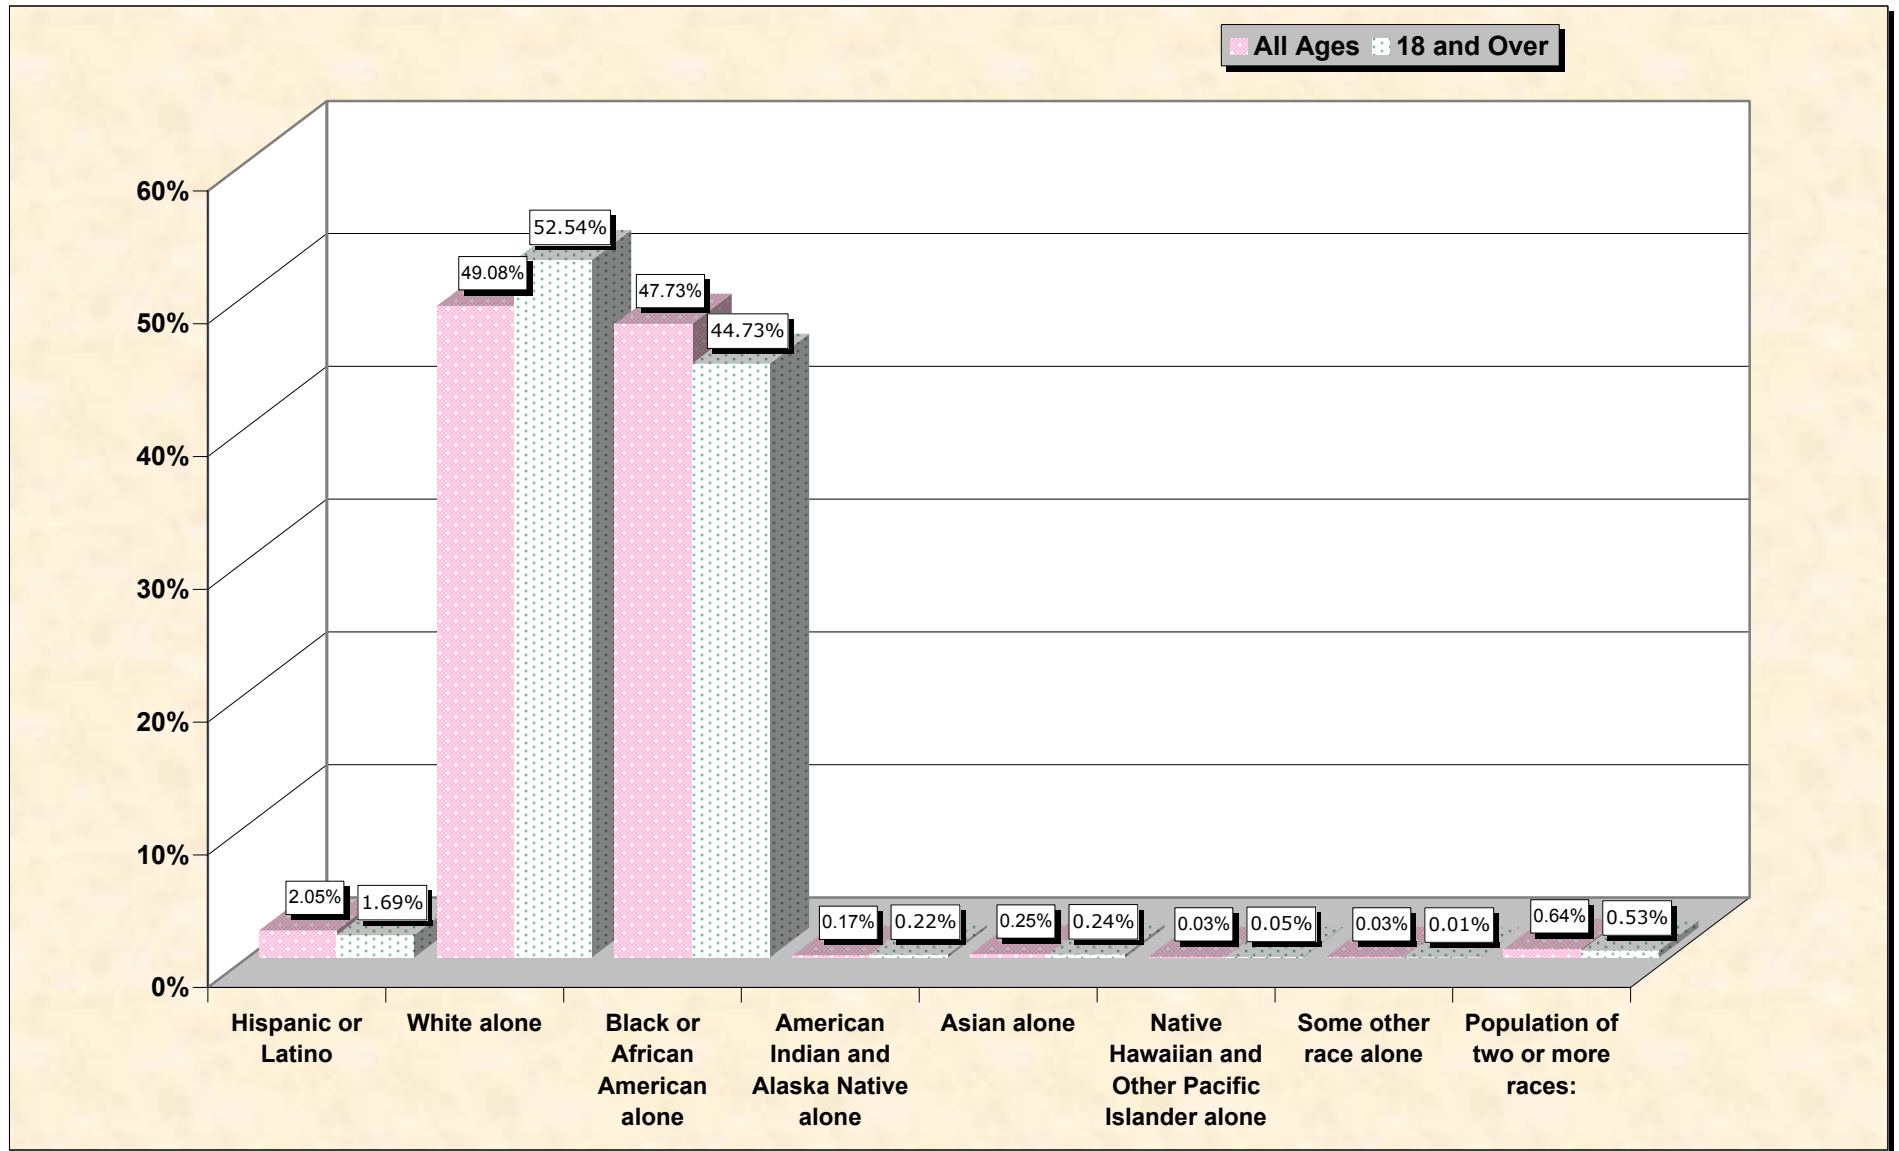

# Population by Race or Ethnicity and Age

## Mitchell County, Georgia

**Data Set: Census 2000 Redistricting Data (Public Law 94-171) Summary File**

[www.fairdata2000.com](http://www.fairdata2000.com)

[3-Oct-02](#)

# Hispanic or Latino, and not Hispanic by Race and Age Mitchell County, Georgia

Source: Data Set: Census 2000 Redistricting Data (Public Law 94-171) Summary File. PL2. HISPANIC OR LATINO, AND NOT HISPANIC OR LATINO BY RACE [73] - Universe: Total population; PL4. HISPANIC OR LATINO, AND NOT HISPANIC OR LATINO BY RACE FOR THE POPULATION 18 YEARS AND OVER [73] - Universe: Total population 18 years and over

Source: Data Set: Census 2000 Redistricting Data (Public Law 94-171) Summary File. PL2. HISPANIC OR LATINO, AND NOT HISPANIC OR LATINO BY RACE [73] - Universe: Total population

**HISPANIC OR LATINO, AND NOT HISPANIC OR LATINO BY RACE FOR THE POPULATION 18 YEARS AND OVER**