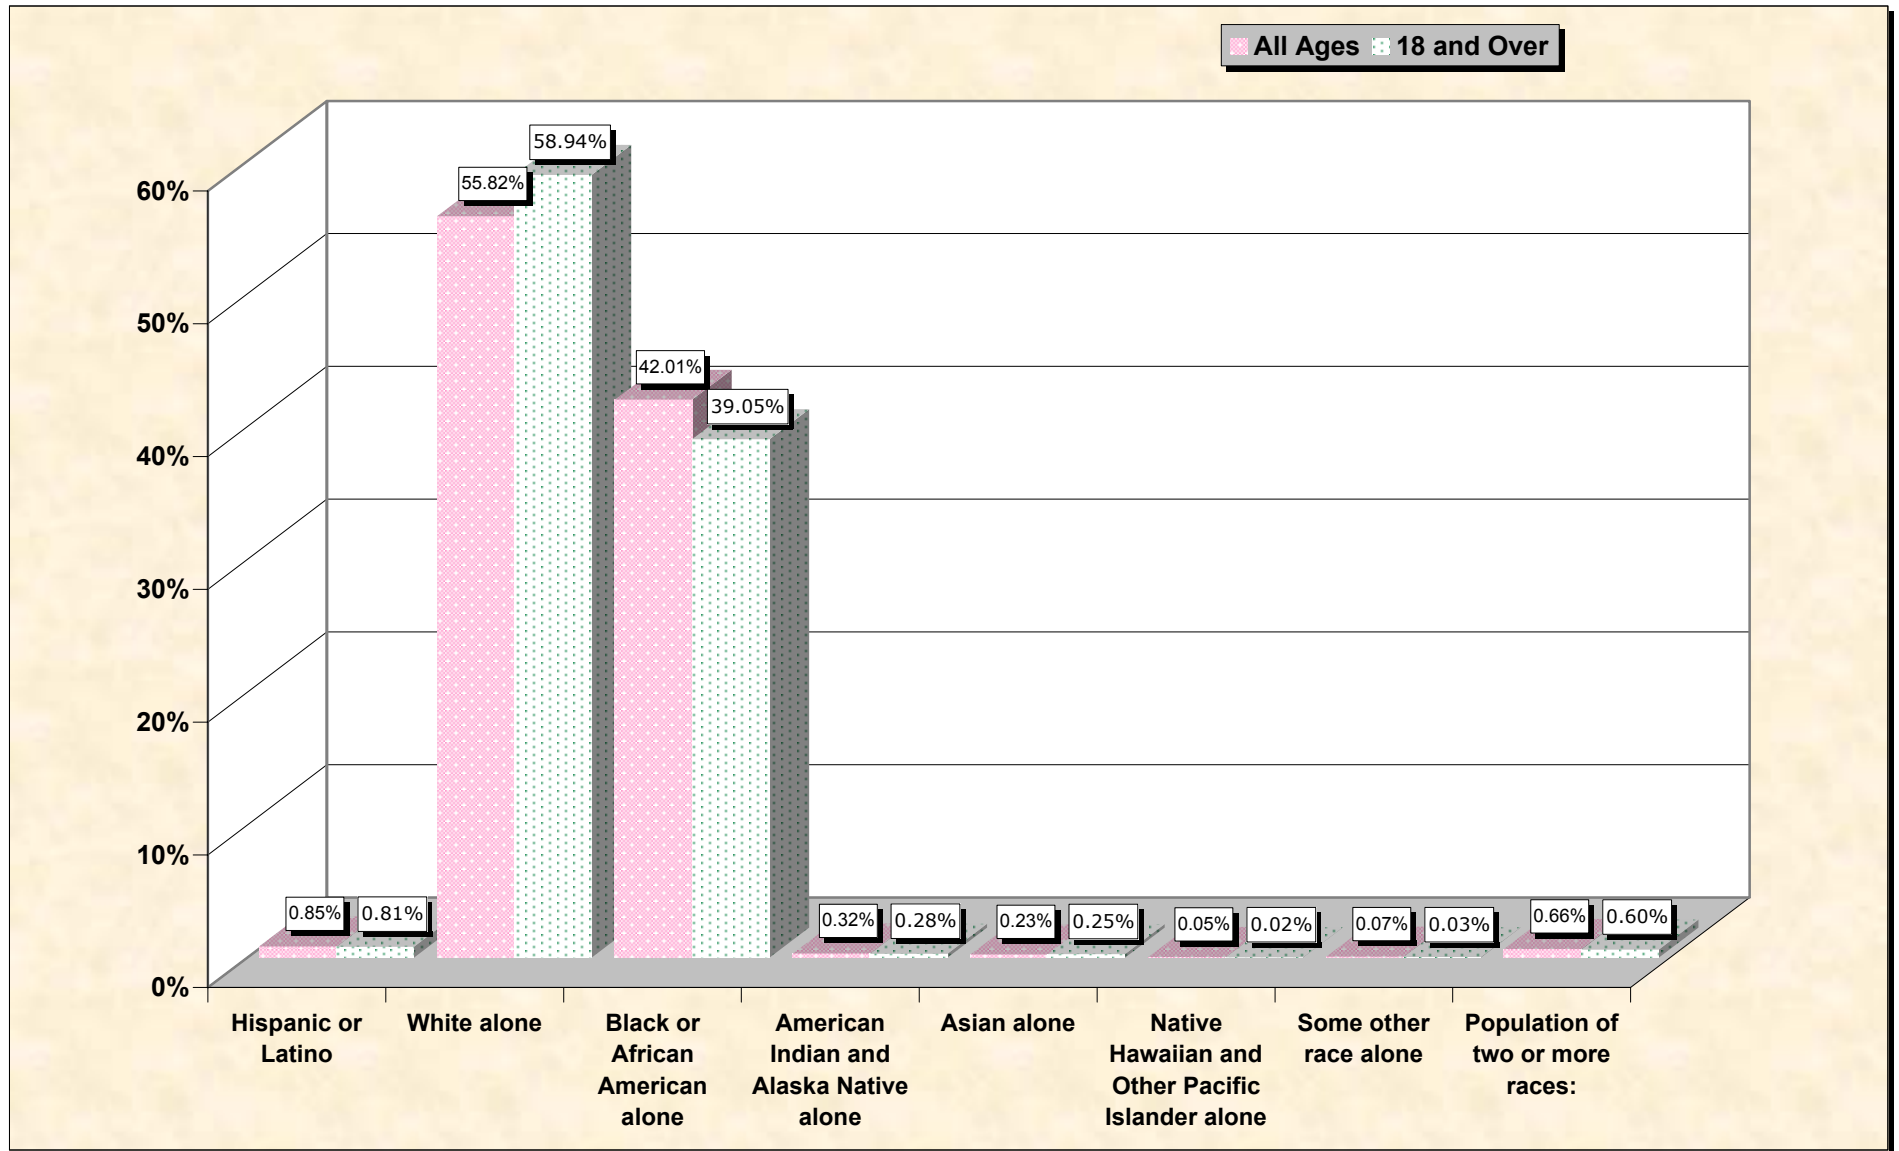

Population by Race or Ethnicity and Age

Meriwether County, Georgia

Data Set: Census 2000 Redistricting Data (Public Law 94-171) Summary File

www.fairdata2000.com

[3-Oct-02](#)

Hispanic or Latino, and not Hispanic by Race and Age Meriwether County, Georgia

Source: Data Set: Census 2000 Redistricting Data (Public Law 94-171) Summary File. PL2. HISPANIC OR LATINO, AND NOT HISPANIC OR LATINO BY RACE [73] - Universe: Total population; PL4. HISPANIC OR LATINO, AND NOT HISPANIC OR LATINO BY RACE FOR THE POPULATION 18 YEARS AND OVER [73] - Universe: Total population 18 years and over

source data for Chart

HISPANIC OR LATINO, AND NOT HISPANIC OR LATINO BY RACE

Meriwether County, Georgia	
Total:	22,534
Hispanic or Latino	191
Not Hispanic or Latino:	22,343
Population of one race:	22,195
White alone	12,579
Black or African American alone	9,467
American Indian and Alaska Native alone	71
Asian alone	52
Native Hawaiian and Other Pacific Islander alone	11
Some other race alone	15
Population of two or more races:	148

Source: Data Set: Census 2000 Redistricting Data (Public Law 94-171) Summary File. PL2. HISPANIC OR LATINO, AND NOT HISPANIC OR LATINO BY RACE [73] - Universe: Total population

HISPANIC OR LATINO, AND NOT HISPANIC OR LATINO BY RACE FOR THE POPULATION 18 YEARS AND OVER