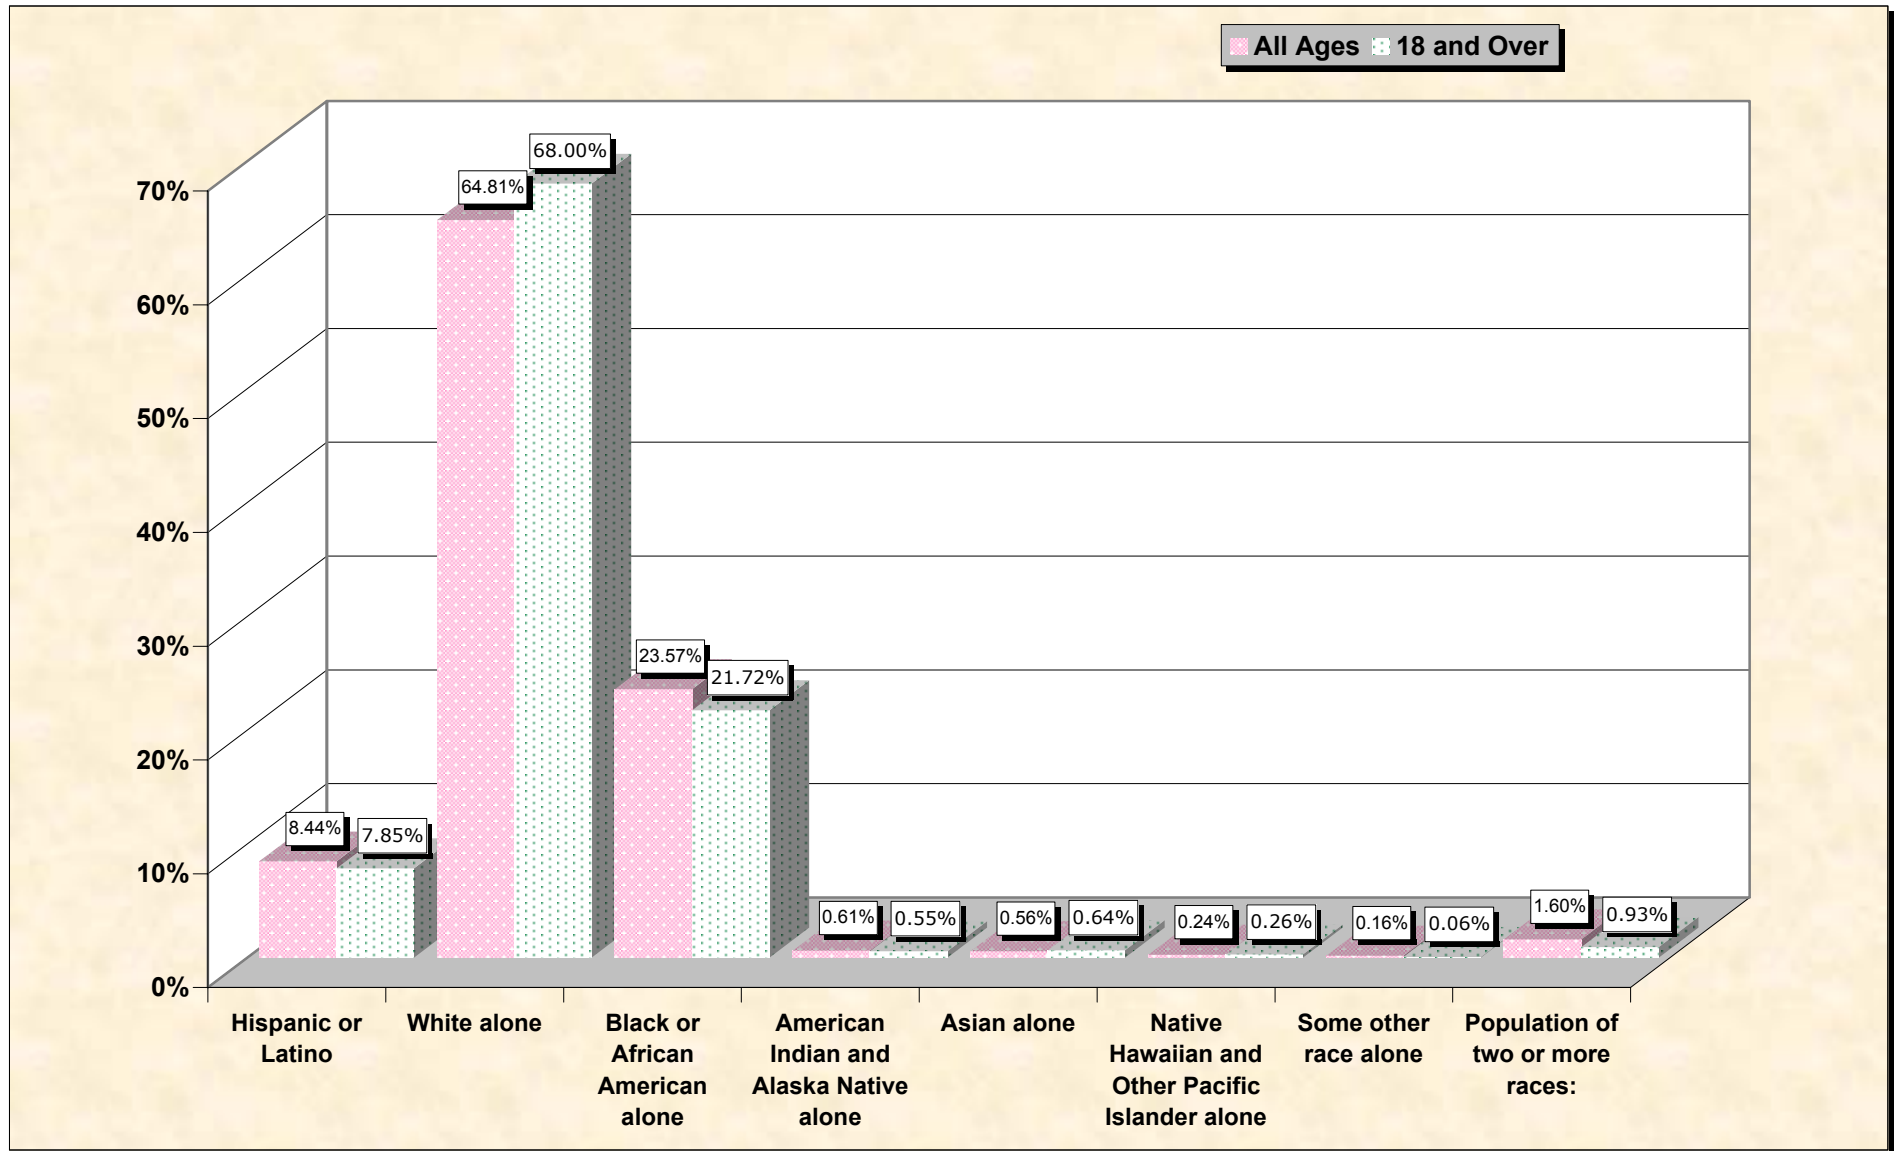

Population by Race or Ethnicity and Age

Long County, Georgia

Data Set: Census 2000 Redistricting Data (Public Law 94-171) Summary File

www.fairdata2000.com

[3-Oct-02](#)

Hispanic or Latino, and not Hispanic by Race and Age Long County, Georgia

Source: Data Set: Census 2000 Redistricting Data (Public Law 94-171) Summary File. PL2. HISPANIC OR LATINO, AND NOT HISPANIC OR LATINO BY RACE [73] - Universe: Total population; PL4. HISPANIC OR LATINO, AND NOT HISPANIC OR LATINO BY RACE FOR THE POPULATION 18 YEARS AND OVER [73] - Universe: Total population 18 years and over

source data for Chart

HISPANIC OR LATINO, AND NOT HISPANIC OR LATINO BY RACE

	Long County, Georgia
Total:	10,304
Hispanic or Latino	870
Not Hispanic or Latino:	9,434
Population of one race:	9,269
White alone	6,678
Black or African American alone	2,429
American Indian and Alaska Native alone	63
Asian alone	58
Native Hawaiian and Other Pacific Islander alone	25
Some other race alone	16
Population of two or more races:	165

Source: Data Set: Census 2000 Redistricting Data (Public Law 94-171) Summary File. PL2. HISPANIC OR LATINO, AND NOT HISPANIC OR LATINO BY RACE [73] - Universe: Total population

HISPANIC OR LATINO, AND NOT HISPANIC OR LATINO BY RACE FOR THE POPULATION 18 YEARS AND OVER