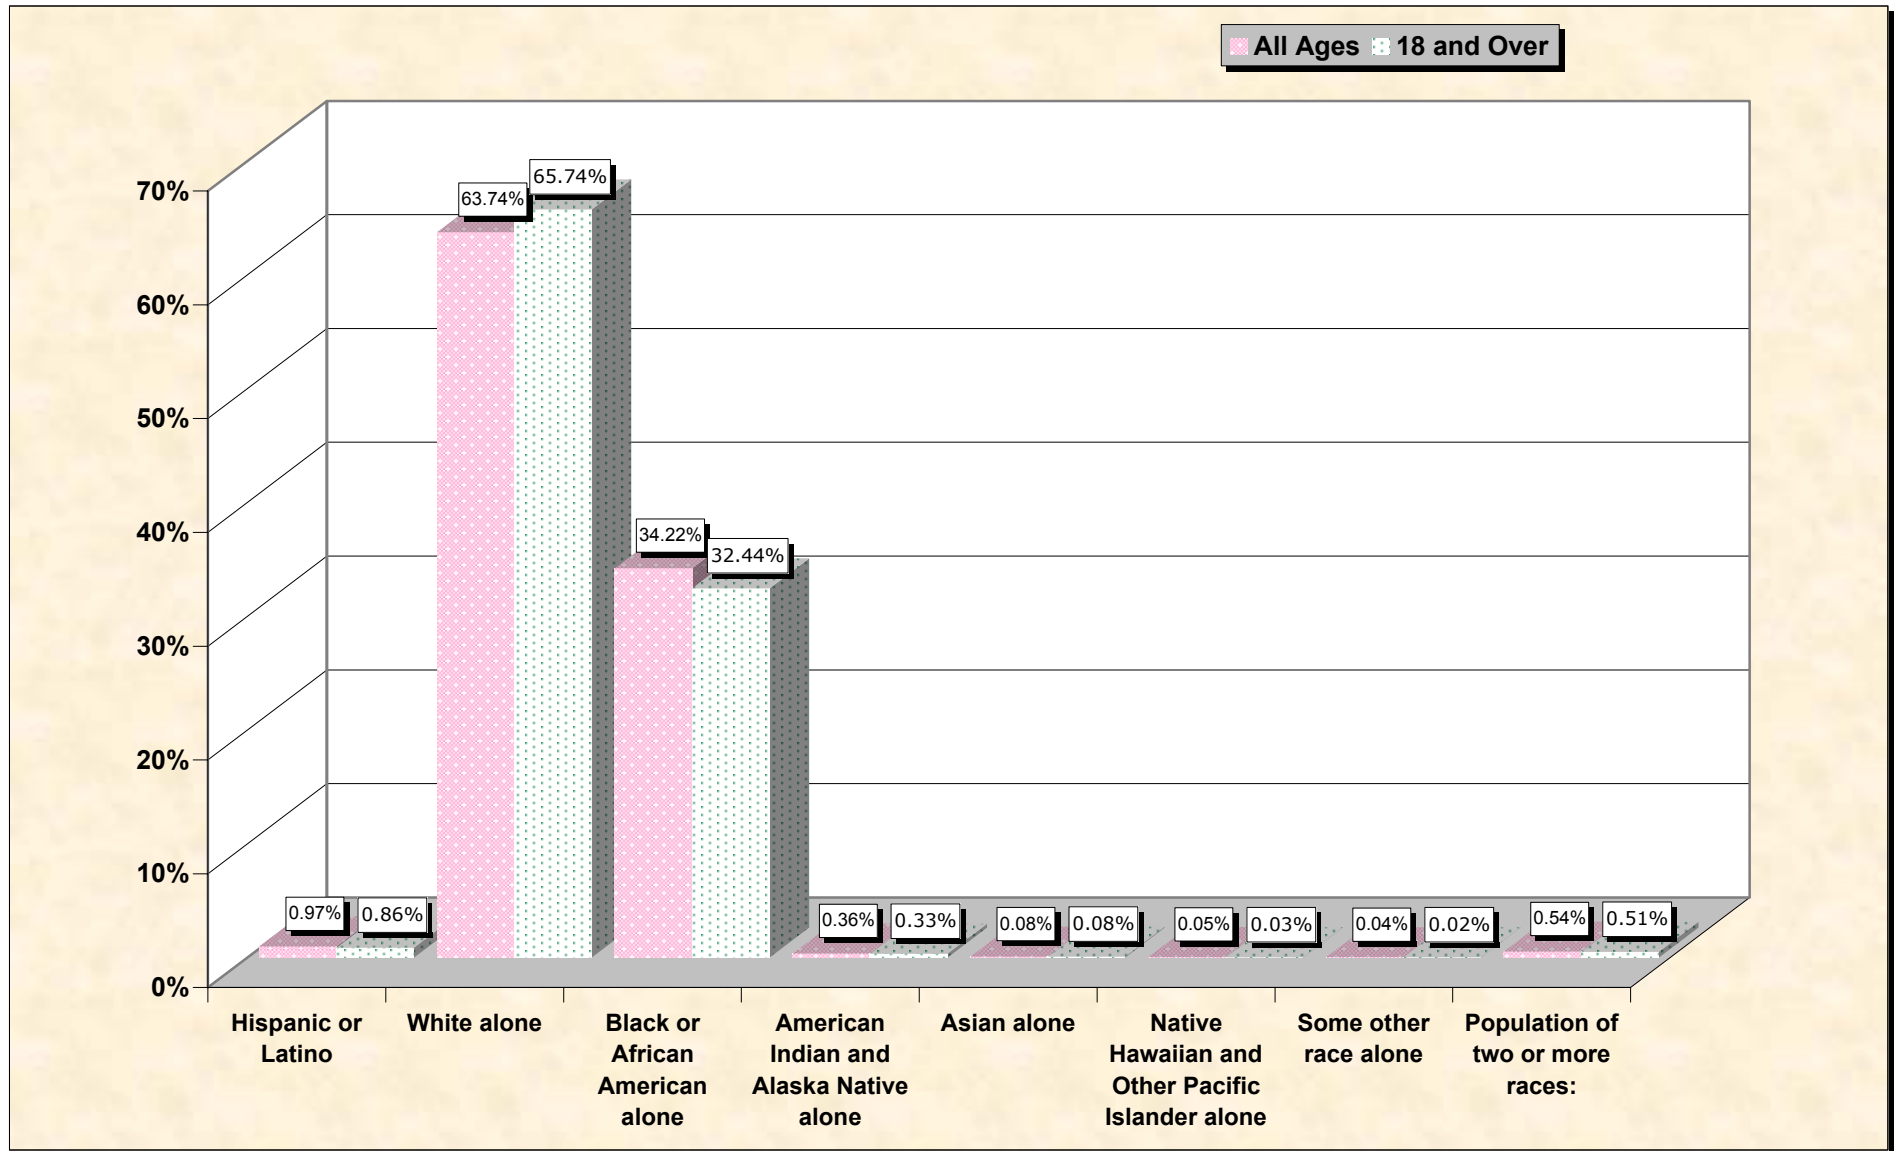

Population by Race or Ethnicity and Age

Lincoln County, Georgia

Data Set: Census 2000 Redistricting Data (Public Law 94-171) Summary File

www.fairdata2000.com

[3-Oct-02](#)

Hispanic or Latino, and not Hispanic by Race and Age Lincoln County, Georgia

Source: Data Set: Census 2000 Redistricting Data (Public Law 94-171) Summary File. PL2. HISPANIC OR LATINO, AND NOT HISPANIC OR LATINO BY RACE [73] - Universe: Total population; PL4. HISPANIC OR LATINO, AND NOT HISPANIC OR LATINO BY RACE FOR THE POPULATION 18 YEARS AND OVER [73] - Universe: Total population 18 years and over

source data for Chart

HISPANIC OR LATINO, AND NOT HISPANIC OR LATINO BY RACE

	Lincoln County, Georgia
Total:	8,348
Hispanic or Latino	81
Not Hispanic or Latino:	8,267
Population of one race:	8,222
White alone	5,321
Black or African American alone	2,857
American Indian and Alaska Native alone	30
Asian alone	7
Native Hawaiian and Other Pacific Islander alone	4
Some other race alone	3
Population of two or more races:	45

	Lincoln County, Georgia
Total:	6,311
Hispanic or Latino	54
Not Hispanic or Latino:	6,257
Population of one race:	6,225
White alone	4,149
Black or African American alone	2,047
American Indian and Alaska Native alone	21
Asian alone	5
Native Hawaiian and Other Pacific Islander alone	2
Some other race alone	1
Population of two or more races:	32