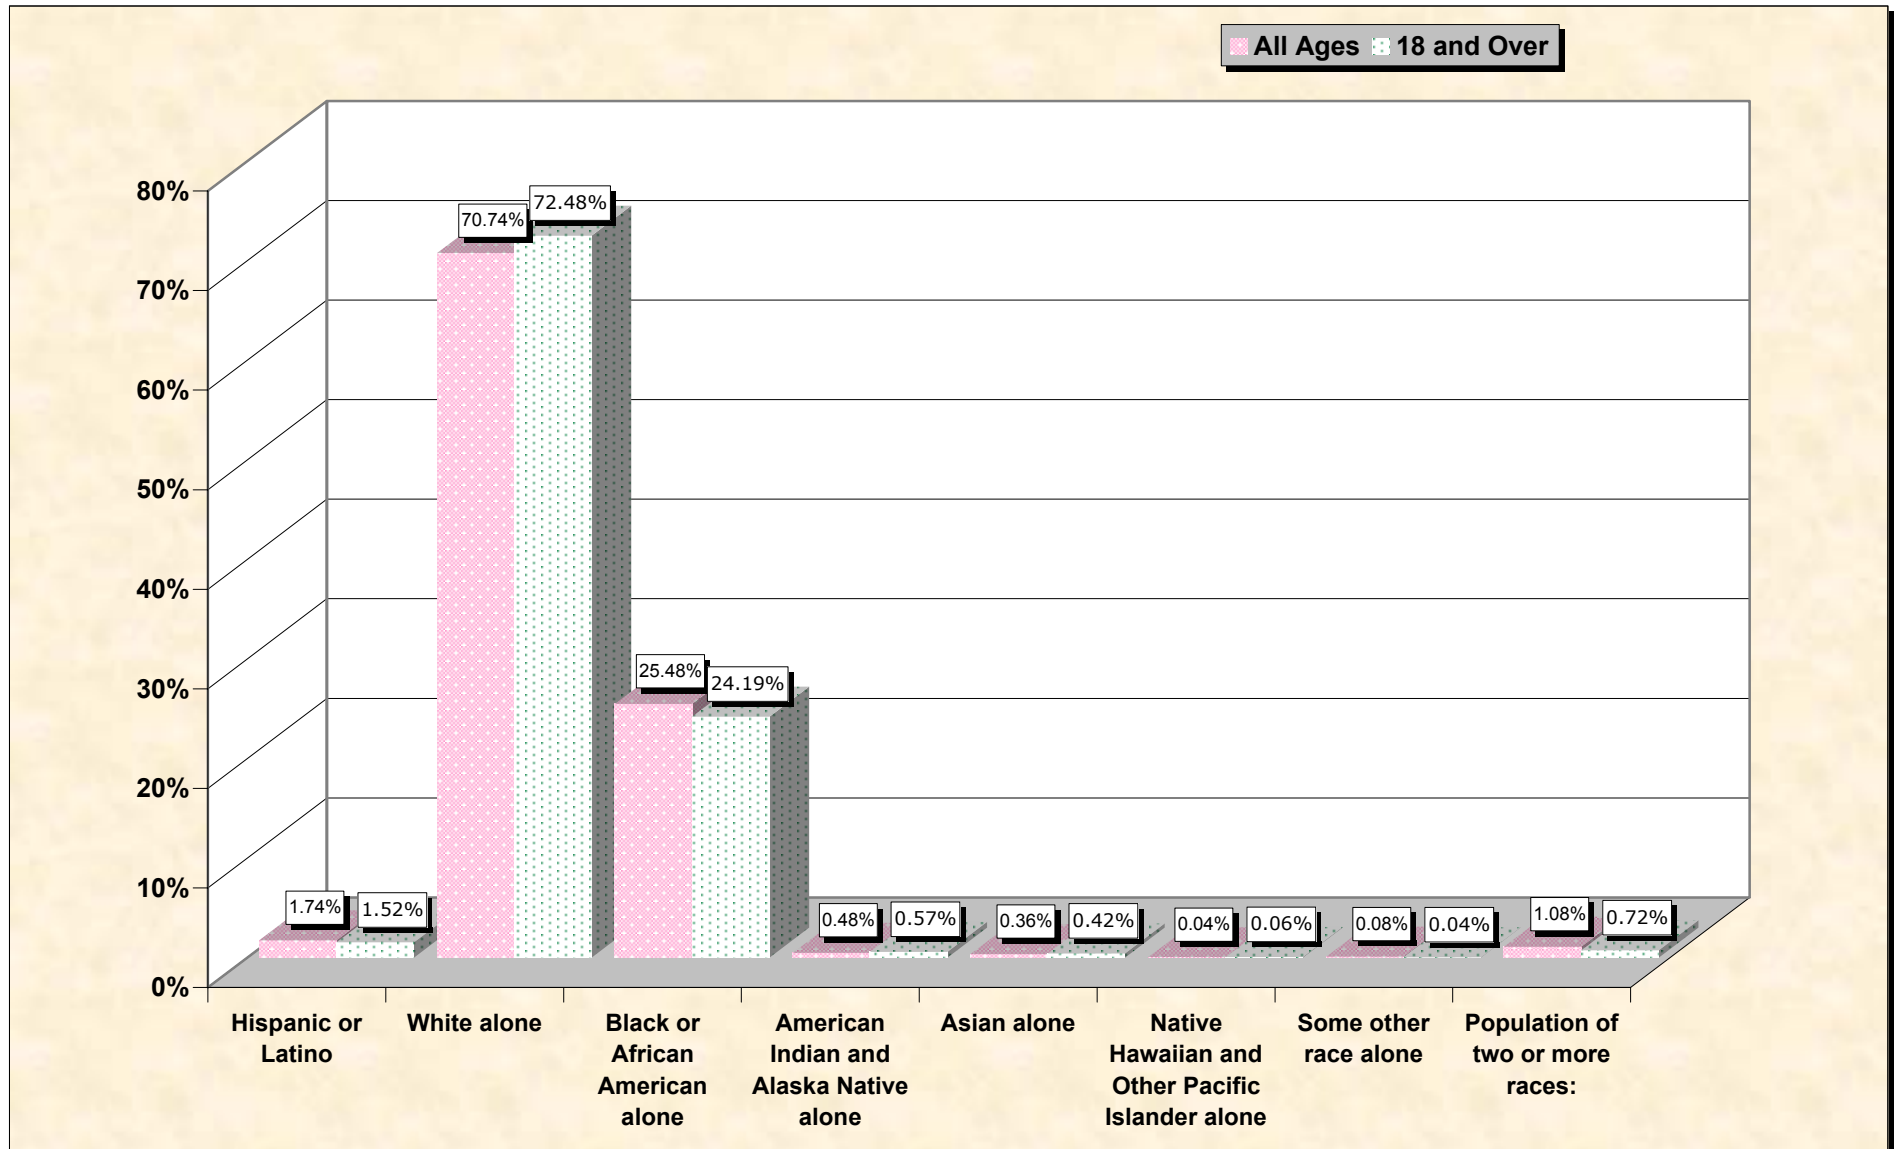

# Population by Race or Ethnicity and Age

# Hispanic or Latino, and not Hispanic by Race and Age Lanier County, Georgia

Source: Data Set: Census 2000 Redistricting Data (Public Law 94-171) Summary File. PL2. HISPANIC OR LATINO, AND NOT HISPANIC OR LATINO BY RACE [73] - Universe: Total population; PL4. HISPANIC OR LATINO, AND NOT HISPANIC OR LATINO BY RACE FOR THE POPULATION 18 YEARS AND OVER [73] - Universe: Total population 18 years and over

**source data for Chart**

**HISPANIC OR LATINO, AND NOT HISPANIC OR LATINO BY RACE**

	<b>Lanier County, Georgia</b>
Total:	7,241
Hispanic or Latino	126
Not Hispanic or Latino:	7,115
Population of one race:	7,037
White alone	5,122
Black or African American alone	1,845
American Indian and Alaska Native alone	35
Asian alone	26
Native Hawaiian and Other Pacific Islander alone	3
Some other race alone	6
Population of two or more races:	78

	<b>Lanier County, Georgia</b>
Total:	5,258
Hispanic or Latino	80
Not Hispanic or Latino:	5,178
Population of one race:	5,140
White alone	3,811
Black or African American alone	1,272
American Indian and Alaska Native alone	30
Asian alone	22
Native Hawaiian and Other Pacific Islander alone	3
Some other race alone	2
Population of two or more races:	38