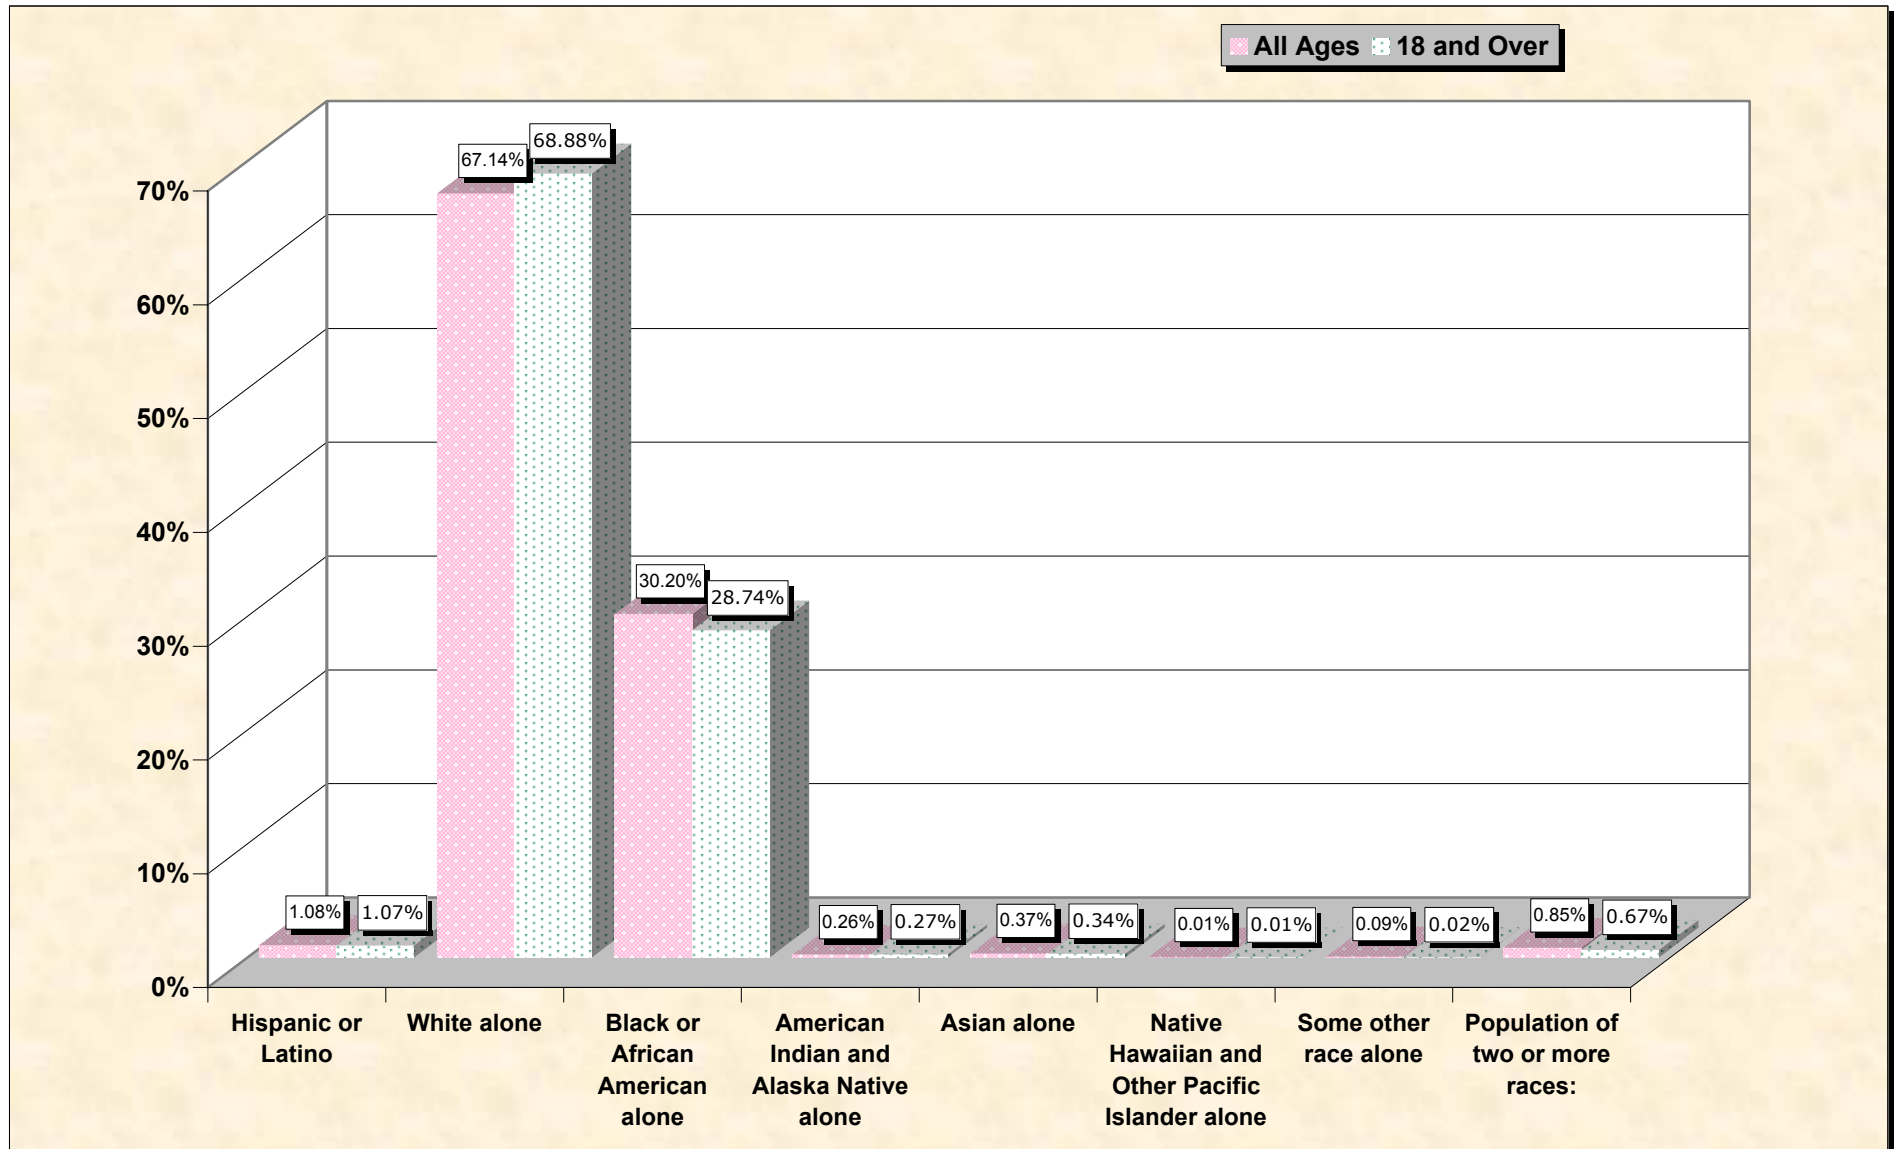

Population by Race or Ethnicity and Age

Lamar County, Georgia

Data Set: Census 2000 Redistricting Data (Public Law 94-171) Summary File

www.fairdata2000.com

[3-Oct-02](#)

Hispanic or Latino, and not Hispanic by Race and Age Lamar County, Georgia

Source: Data Set: Census 2000 Redistricting Data (Public Law 94-171) Summary File. PL2. HISPANIC OR LATINO, AND NOT HISPANIC OR LATINO BY RACE [73] - Universe: Total population; PL4. HISPANIC OR LATINO, AND NOT HISPANIC OR LATINO BY RACE FOR THE POPULATION 18 YEARS AND OVER [73] - Universe: Total population 18 years and over

source data for Chart

HISPANIC OR LATINO, AND NOT HISPANIC OR LATINO BY RACE

	Lamar County, Georgia
Total:	15,912
Hispanic or Latino	172
Not Hispanic or Latino:	15,740
Population of one race:	15,605
White alone	10,683
Black or African American alone	4,806
American Indian and Alaska Native alone	42
Asian alone	59
Native Hawaiian and Other Pacific Islander alone	1
Some other race alone	14
Population of two or more races:	135

Source: Data Set: Census 2000 Redistricting Data (Public Law 94-171) Summary File. PL2. HISPANIC OR LATINO, AND NOT HISPANIC OR LATINO BY RACE [73] - Universe: Total population

HISPANIC OR LATINO, AND NOT HISPANIC OR LATINO BY RACE FOR THE POPULATION 18 YEARS AND OVER