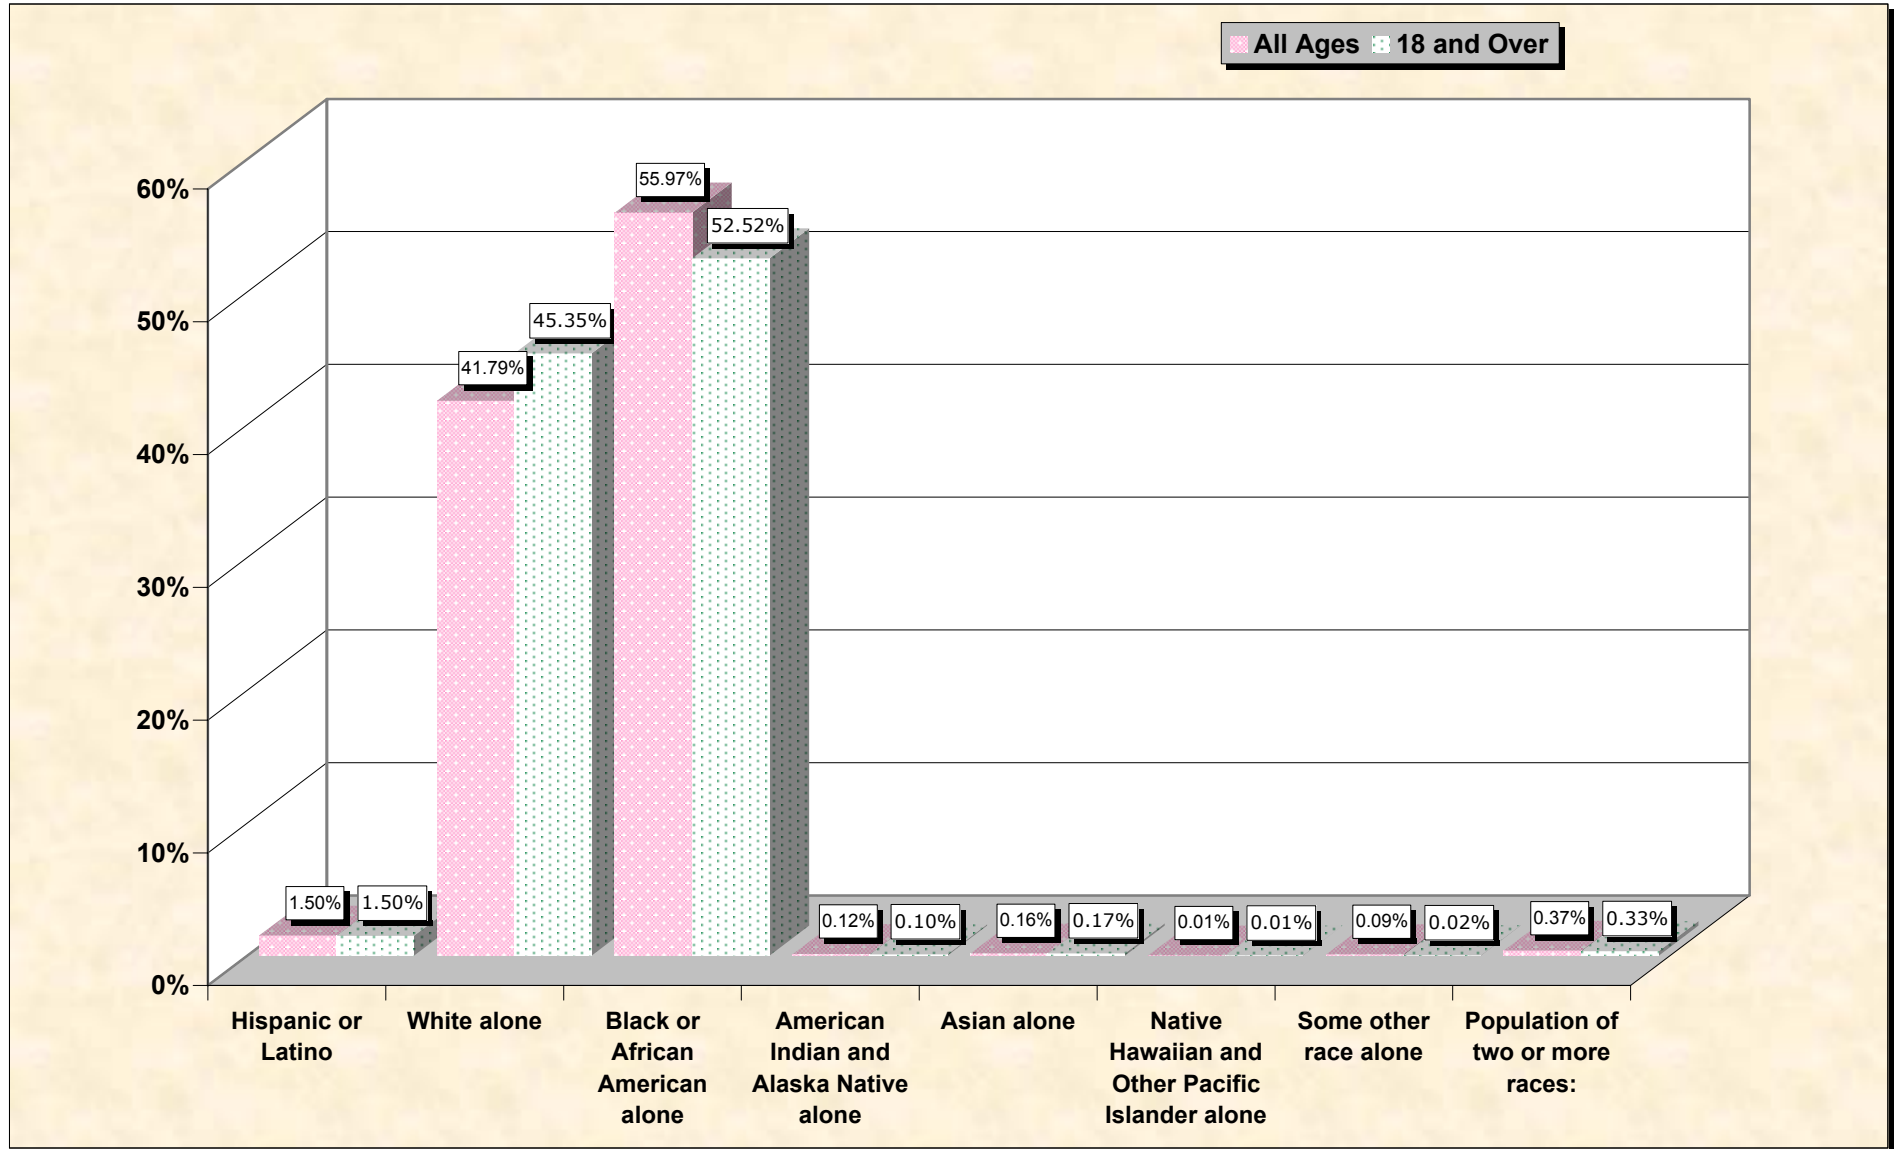

Population by Race or Ethnicity and Age

Jefferson County, Georgia

Data Set: Census 2000 Redistricting Data (Public Law 94-171) Summary File

www.fairdata2000.com

[3-Oct-02](#)

Hispanic or Latino, and not Hispanic by Race and Age Jefferson County, Georgia

Source: Data Set: Census 2000 Redistricting Data (Public Law 94-171) Summary File. PL2. HISPANIC OR LATINO, AND NOT HISPANIC OR LATINO BY RACE [73] - Universe: Total population; PL4. HISPANIC OR LATINO, AND NOT HISPANIC OR LATINO BY RACE FOR THE POPULATION 18 YEARS AND OVER [73] - Universe: Total population 18 years and over

Source: Data Set: Census 2000 Redistricting Data (Public Law 94-171) Summary File. PL2. HISPANIC OR LATINO, AND NOT HISPANIC OR LATINO BY RACE [73] - Universe: Total population

HISPANIC OR LATINO, AND NOT HISPANIC OR LATINO BY RACE FOR THE POPULATION 18 YEARS AND OVER

Source: Data Set: Census 2000 Redistricting Data (Public Law 94-171) Summary File. PL4. HISPANIC OR LATINO, AND NOT HISPANIC OR LATINO BY RACE FOR THE POPULATION 18 YEARS AND OVER [73] - Universe: Total population 18 years and over