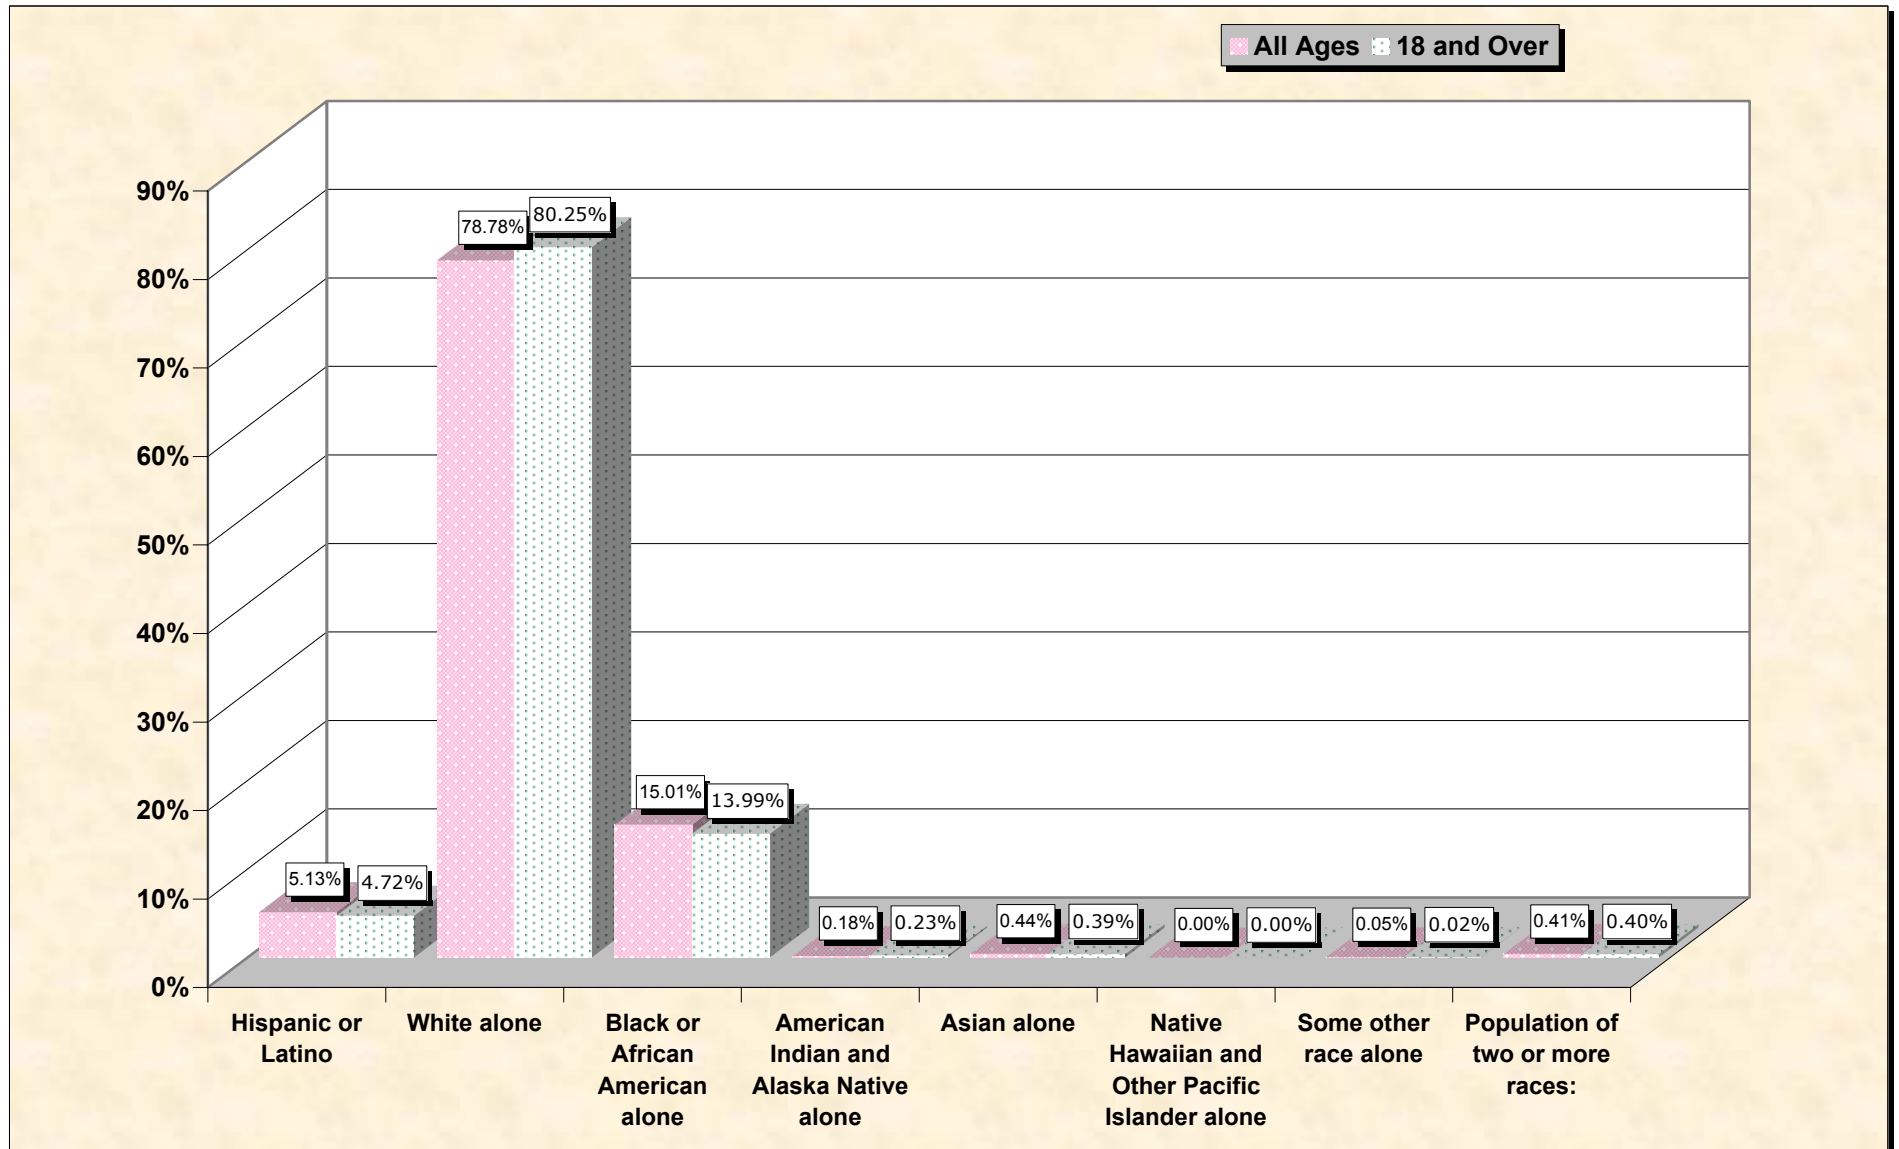

Population by Race or Ethnicity and Age

Jeff Davis County, Georgia

Data Set: Census 2000 Redistricting Data (Public Law 94-171) Summary File

www.fairdata2000.com

[3-Oct-02](#)

Hispanic or Latino, and not Hispanic by Race and Age

Jeff Davis County, Georgia

Source: Data Set: Census 2000 Redistricting Data (Public Law 94-171) Summary File. PL2. HISPANIC OR LATINO, AND NOT HISPANIC OR LATINO BY RACE [73] - Universe: Total population; PL4. HISPANIC OR LATINO, AND NOT HISPANIC OR LATINO BY RACE FOR THE POPULATION 18 YEARS AND OVER [73] - Universe: Total population 18 years and over

Source: Data Set: Census 2000 Redistricting Data (Public Law 94-171) Summary File. PL2. HISPANIC OR LATINO, AND NOT HISPANIC OR LATINO BY RACE [73] - Universe: Total population

HISPANIC OR LATINO, AND NOT HISPANIC OR LATINO BY RACE FOR THE POPULATION 18 YEARS AND OVER

Source: Data Set: Census 2000 Redistricting Data (Public Law 94-171) Summary File. PL4. HISPANIC OR LATINO, AND NOT HISPANIC OR LATINO BY RACE FOR THE POPULATION 18 YEARS AND OVER [73] - Universe: Total population 18 years and over