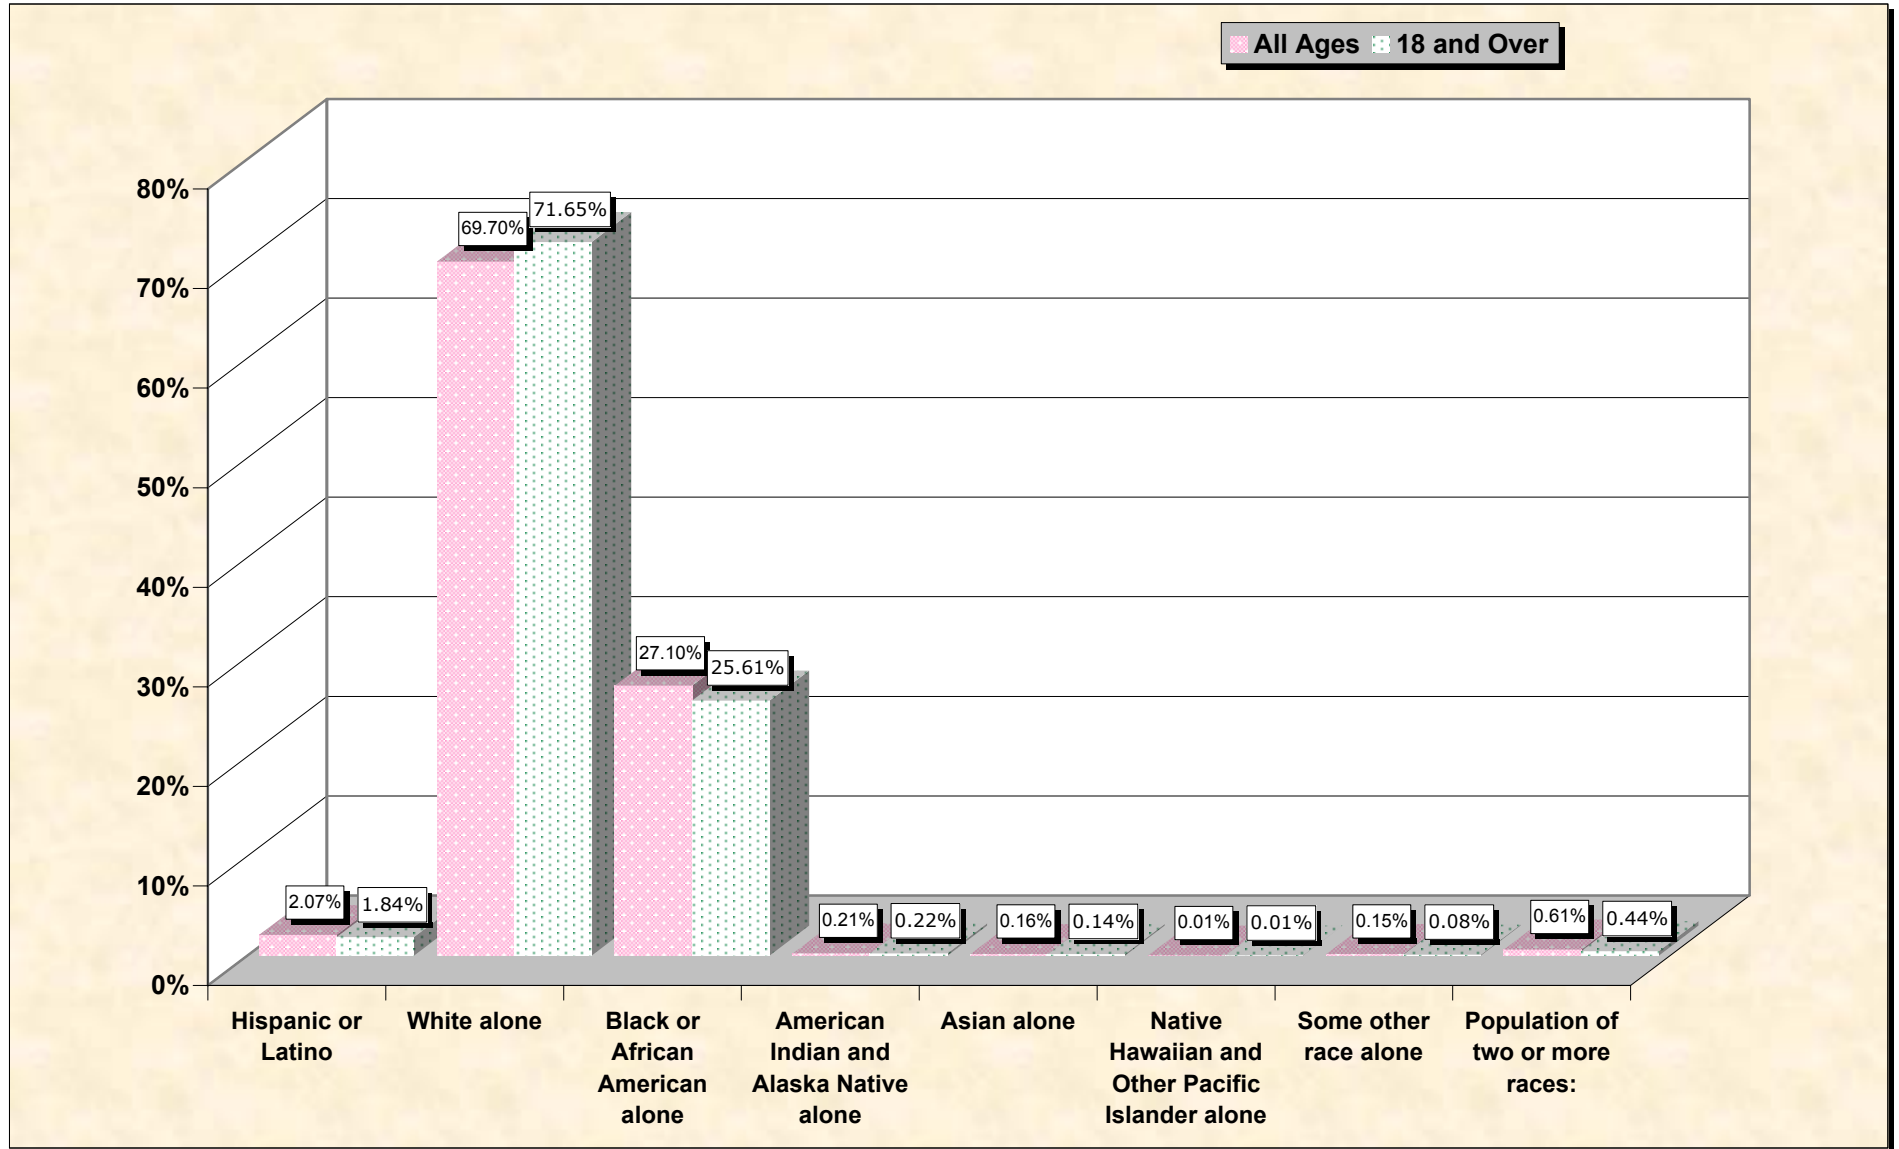

Population by Race or Ethnicity and Age

Jasper County, Georgia

Data Set: Census 2000 Redistricting Data (Public Law 94-171) Summary File

www.fairdata2000.com

[3-Oct-02](#)

Hispanic or Latino, and not Hispanic by Race and Age Jasper County, Georgia

Source: Data Set: Census 2000 Redistricting Data (Public Law 94-171) Summary File. PL2. HISPANIC OR LATINO, AND NOT HISPANIC OR LATINO BY RACE [73] - Universe: Total population; PL4. HISPANIC OR LATINO, AND NOT HISPANIC OR LATINO BY RACE FOR THE POPULATION 18 YEARS AND OVER [73] - Universe: Total population 18 years and over

source data for Chart

HISPANIC OR LATINO, AND NOT HISPANIC OR LATINO BY RACE

	Jasper County, Georgia
Total:	11,426
Hispanic or Latino	236
Not Hispanic or Latino:	11,190
Population of one race:	11,120
White alone	7,964
Black or African American alone	3,096
American Indian and Alaska Native alone	24
Asian alone	18
Native Hawaiian and Other Pacific Islander alone	1
Some other race alone	17
Population of two or more races:	70

Source: Data Set: Census 2000 Redistricting Data (Public Law 94-171) Summary File. PL2. HISPANIC OR LATINO, AND NOT HISPANIC OR LATINO BY RACE [73] - Universe: Total population

HISPANIC OR LATINO, AND NOT HISPANIC OR LATINO BY RACE FOR THE POPULATION 18 YEARS AND OVER