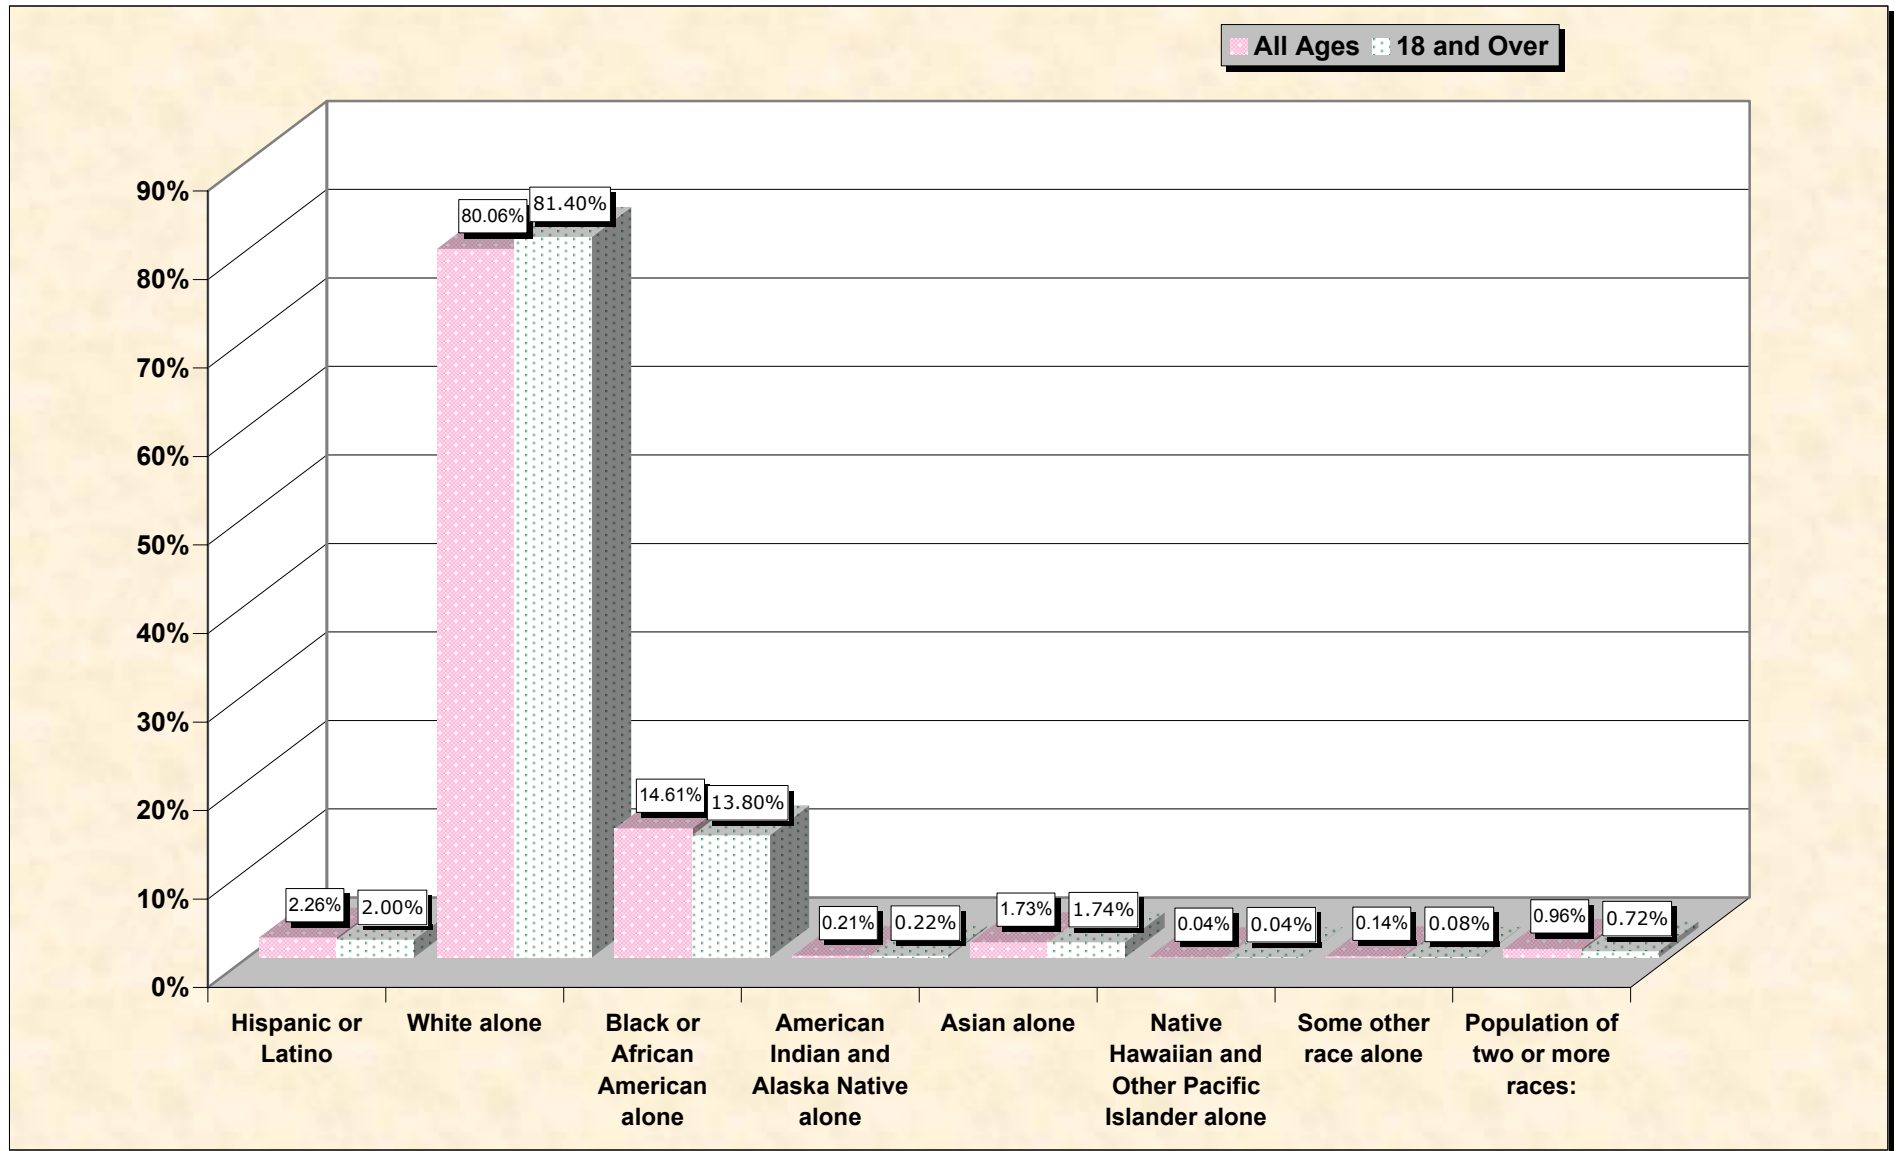

Population by Race or Ethnicity and Age

Henry County, Georgia

Data Set: Census 2000 Redistricting Data (Public Law 94-171) Summary File

www.fairdata2000.com

[3-Oct-02](#)

Hispanic or Latino, and not Hispanic by Race and Age Henry County, Georgia

Source: Data Set: Census 2000 Redistricting Data (Public Law 94-171) Summary File. PL2. HISPANIC OR LATINO, AND NOT HISPANIC OR LATINO BY RACE [73] - Universe: Total population; PL4. HISPANIC OR LATINO, AND NOT HISPANIC OR LATINO BY RACE FOR THE POPULATION 18 YEARS AND OVER [73] - Universe: Total population 18 years and over

source data for Chart

HISPANIC OR LATINO, AND NOT HISPANIC OR LATINO BY RACE

	Henry County, Georgia
Total:	119,341
Hispanic or Latino	2,692
Not Hispanic or Latino:	116,649
Population of one race:	115,499
White alone	95,550
Black or African American alone	17,435
American Indian and Alaska Native alone	245
Asian alone	2,062
Native Hawaiian and Other Pacific Islander alone	45
Some other race alone	162
Population of two or more races:	1,150

Source: Data Set: Census 2000 Redistricting Data (Public Law 94-171) Summary File. PL2. HISPANIC OR LATINO, AND NOT HISPANIC OR LATINO BY RACE [73] - Universe: Total population

HISPANIC OR LATINO, AND NOT HISPANIC OR LATINO BY RACE FOR THE POPULATION 18 YEARS AND OVER