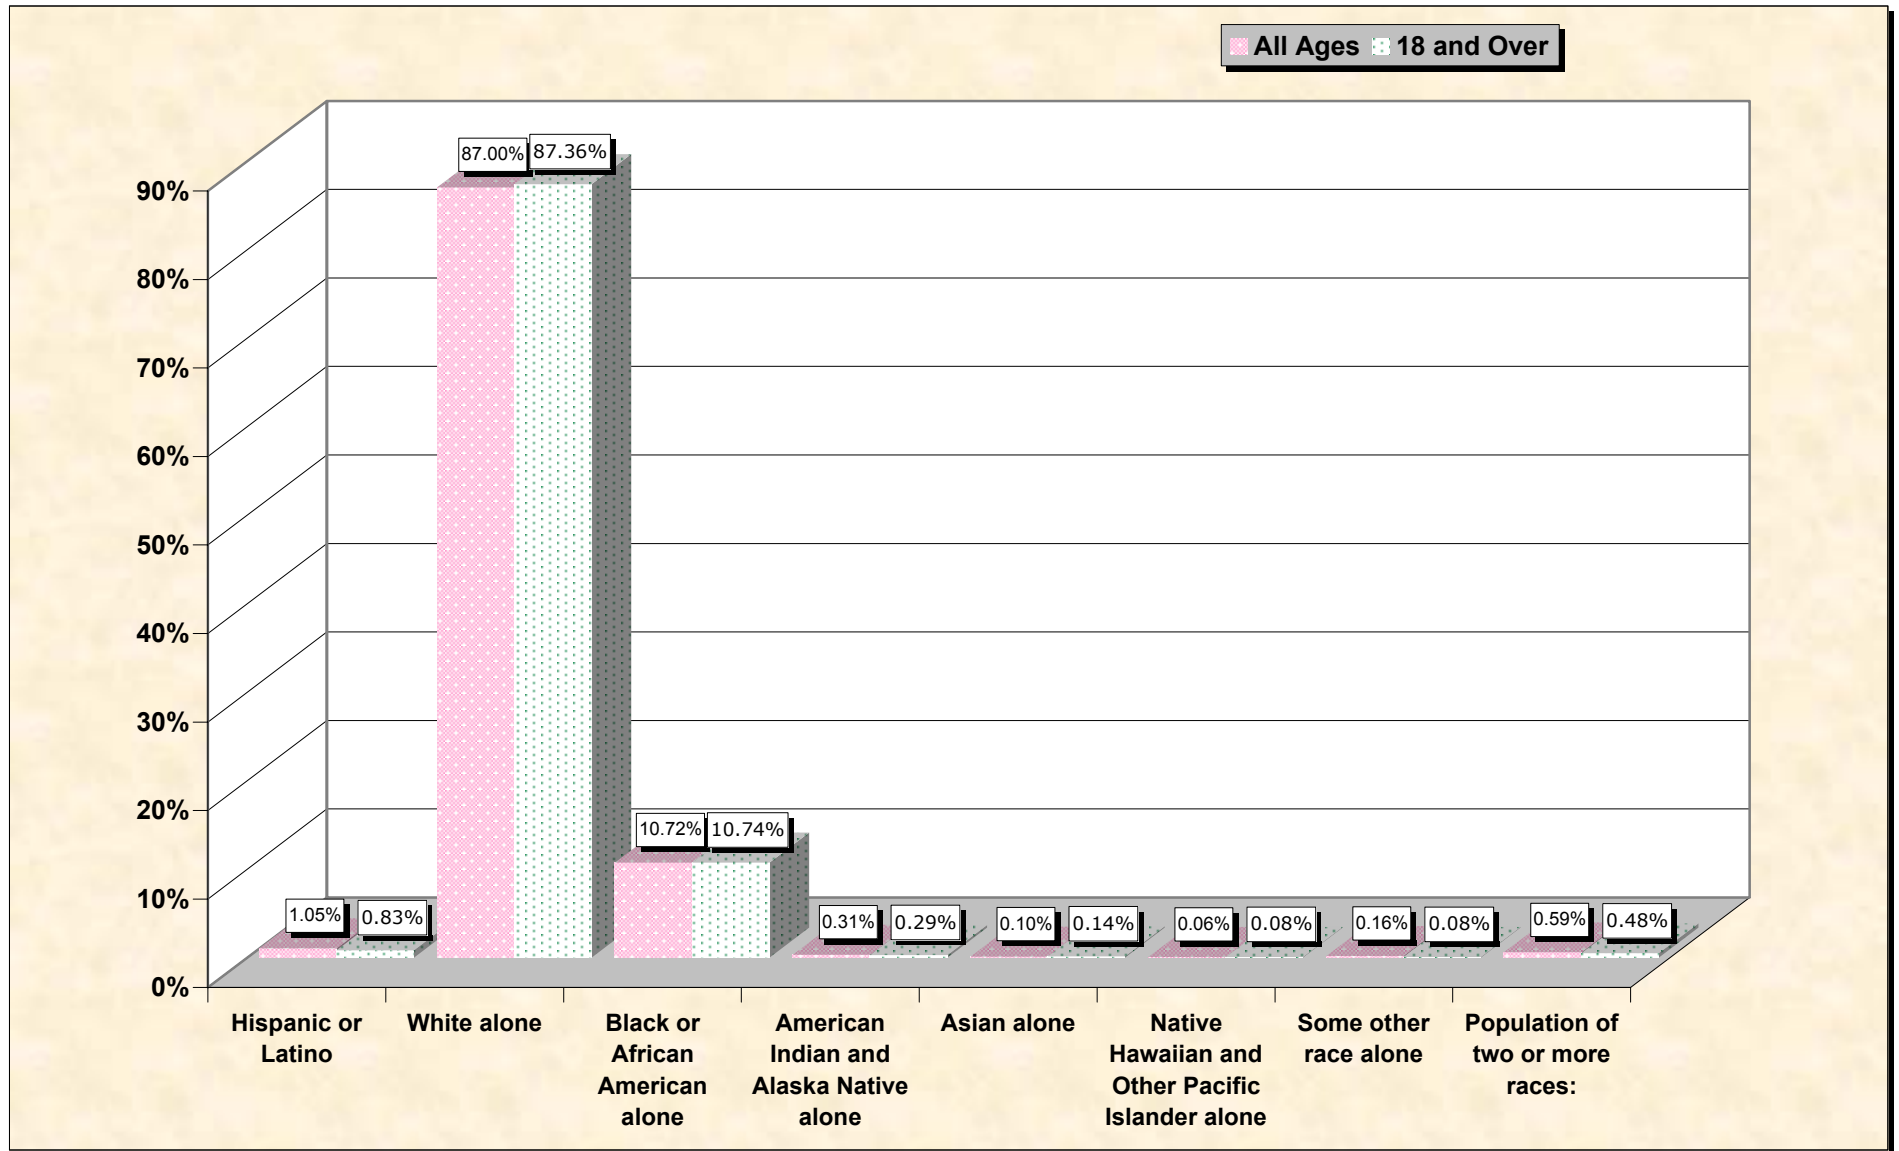

Population by Race or Ethnicity and Age

Heard County, Georgia

Data Set: Census 2000 Redistricting Data (Public Law 94-171) Summary File

www.fairdata2000.com

[3-Oct-02](#)

Hispanic or Latino, and not Hispanic by Race and Age Heard County, Georgia

Source: Data Set: Census 2000 Redistricting Data (Public Law 94-171) Summary File. PL2. HISPANIC OR LATINO, AND NOT HISPANIC OR LATINO BY RACE [73] - Universe: Total population; PL4. HISPANIC OR LATINO, AND NOT HISPANIC OR LATINO BY RACE FOR THE POPULATION 18 YEARS AND OVER [73] - Universe: Total population 18 years and over

source data for Chart

HISPANIC OR LATINO, AND NOT HISPANIC OR LATINO BY RACE

| | Heard County, Georgia |
|--|------------------------------|
| Total: | 11,012 |
| Hispanic or Latino | 116 |
| Not Hispanic or Latino: | 10,896 |
| Population of one race: | 10,831 |
| White alone | 9,580 |
| Black or African American alone | 1,181 |
| American Indian and Alaska Native alone | 34 |
| Asian alone | 11 |
| Native Hawaiian and Other Pacific Islander alone | 7 |
| Some other race alone | 18 |
| Population of two or more races: | 65 |

Source: Data Set: Census 2000 Redistricting Data (Public Law 94-171) Summary File. PL2. HISPANIC OR LATINO, AND NOT HISPANIC OR LATINO BY RACE [73] - Universe: Total population

HISPANIC OR LATINO, AND NOT HISPANIC OR LATINO BY RACE FOR THE POPULATION 18 YEARS AND OVER