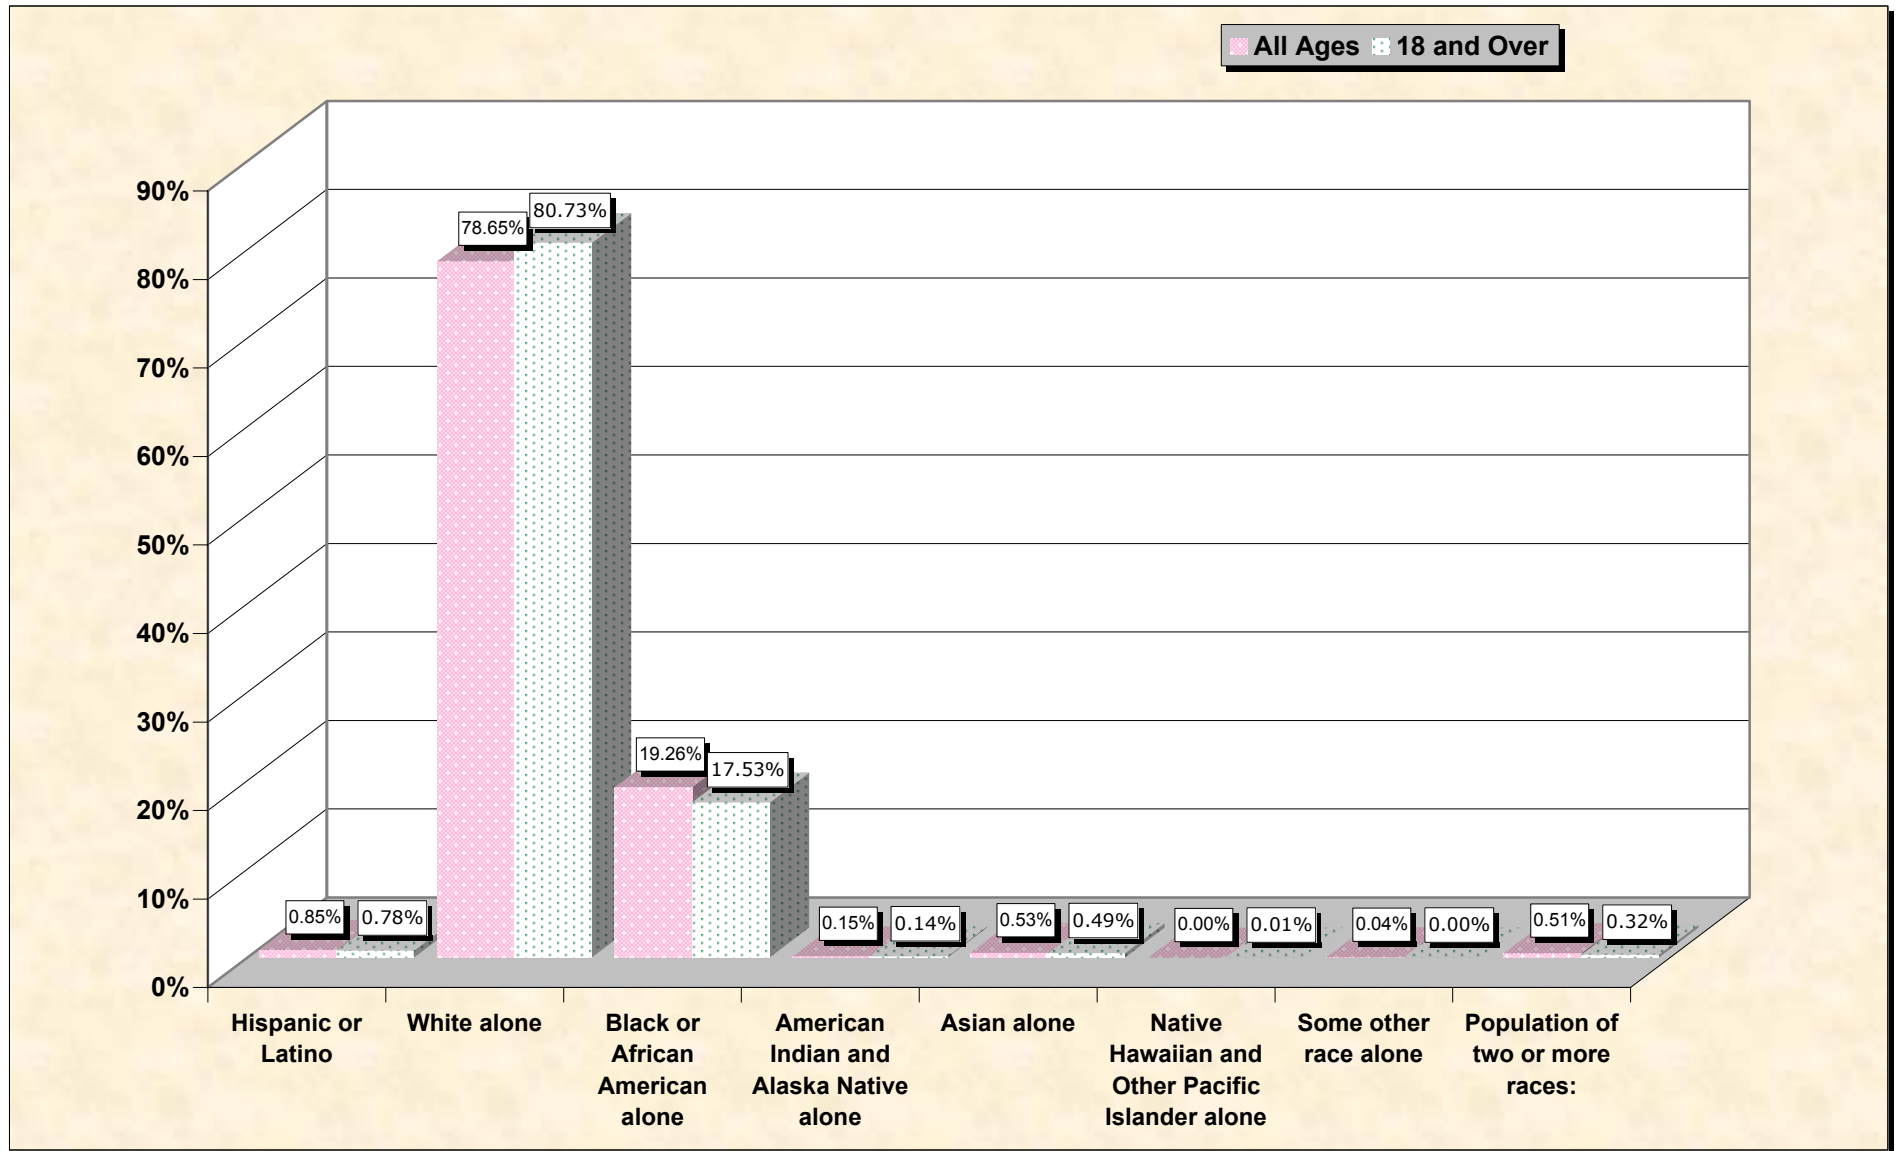

# Population by Race or Ethnicity and Age

## Hart County, Georgia

**Data Set: Census 2000 Redistricting Data (Public Law 94-171) Summary File**

[www.fairdata2000.com](http://www.fairdata2000.com)

[3-Oct-02](#)

# Hispanic or Latino, and not Hispanic by Race and Age Hart County, Georgia

Source: Data Set: Census 2000 Redistricting Data (Public Law 94-171) Summary File. PL2. HISPANIC OR LATINO, AND NOT HISPANIC OR LATINO BY RACE [73] - Universe: Total population; PL4. HISPANIC OR LATINO, AND NOT HISPANIC OR LATINO BY RACE FOR THE POPULATION 18 YEARS AND OVER [73] - Universe: Total population 18 years and over

Source: Data Set: Census 2000 Redistricting Data (Public Law 94-171) Summary File. PL2. HISPANIC OR LATINO, AND NOT HISPANIC OR LATINO BY RACE [73] - Universe: Total population

**HISPANIC OR LATINO, AND NOT HISPANIC OR LATINO BY RACE FOR THE POPULATION 18 YEARS AND OVER**