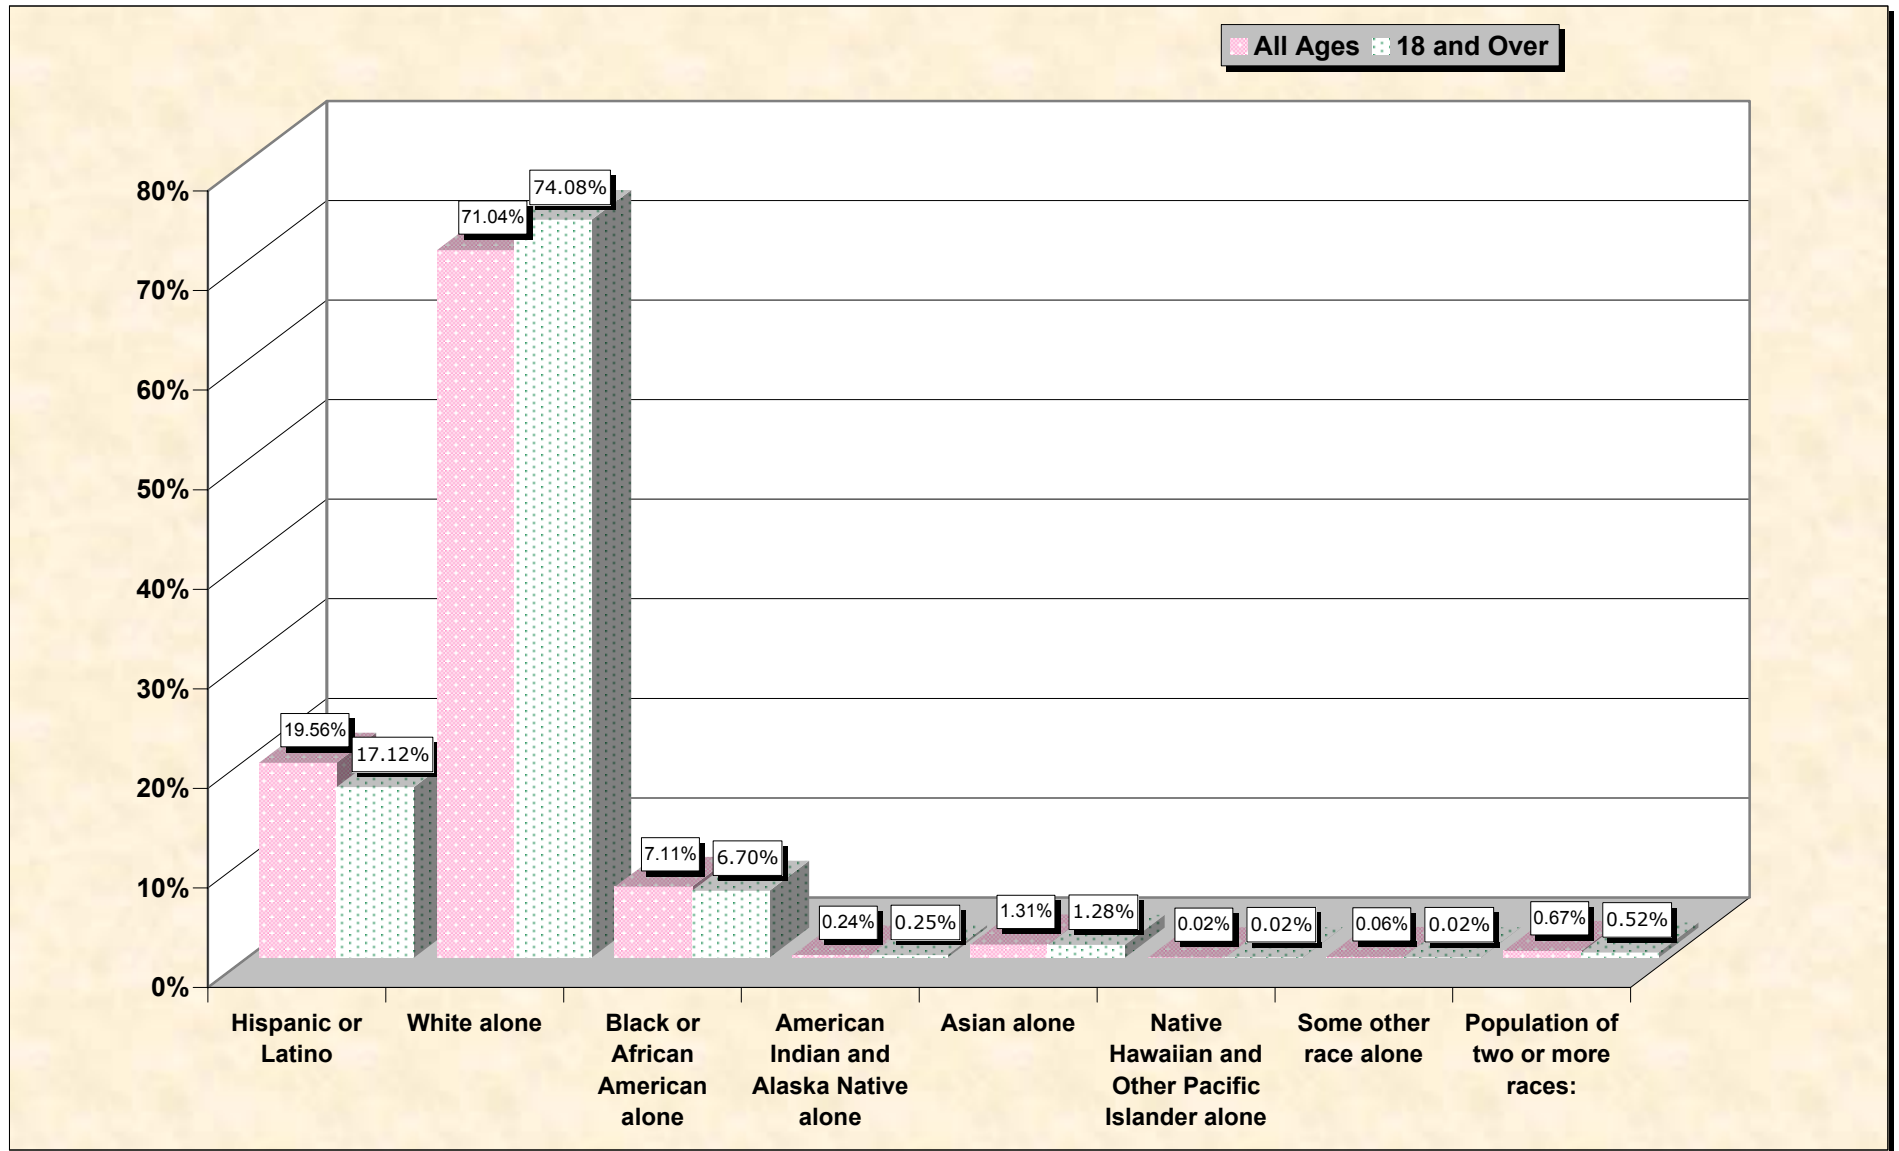

Population by Race or Ethnicity and Age

Hall County, Georgia

Data Set: Census 2000 Redistricting Data (Public Law 94-171) Summary File

www.fairdata2000.com

[3-Oct-02](#)

Hispanic or Latino, and not Hispanic by Race and Age Hall County, Georgia

Source: Data Set: Census 2000 Redistricting Data (Public Law 94-171) Summary File. PL2. HISPANIC OR LATINO, AND NOT HISPANIC OR LATINO BY RACE [73] - Universe: Total population; PL4. HISPANIC OR LATINO, AND NOT HISPANIC OR LATINO BY RACE FOR THE POPULATION 18 YEARS AND OVER [73] - Universe: Total population 18 years and over

source data for Chart

HISPANIC OR LATINO, AND NOT HISPANIC OR LATINO BY RACE

	Hall County, Georgia
Total:	139,277
Hispanic or Latino	27,242
Not Hispanic or Latino:	112,035
Population of one race:	111,102
White alone	98,942
Black or African American alone	9,900
American Indian and Alaska Native alone	331
Asian alone	1,820
Native Hawaiian and Other Pacific Islander alone	29
Some other race alone	80
Population of two or more races:	933

Source: Data Set: Census 2000 Redistricting Data (Public Law 94-171) Summary File. PL2. HISPANIC OR LATINO, AND NOT HISPANIC OR LATINO BY RACE [73] - Universe: Total population

HISPANIC OR LATINO, AND NOT HISPANIC OR LATINO BY RACE FOR THE POPULATION 18 YEARS AND OVER