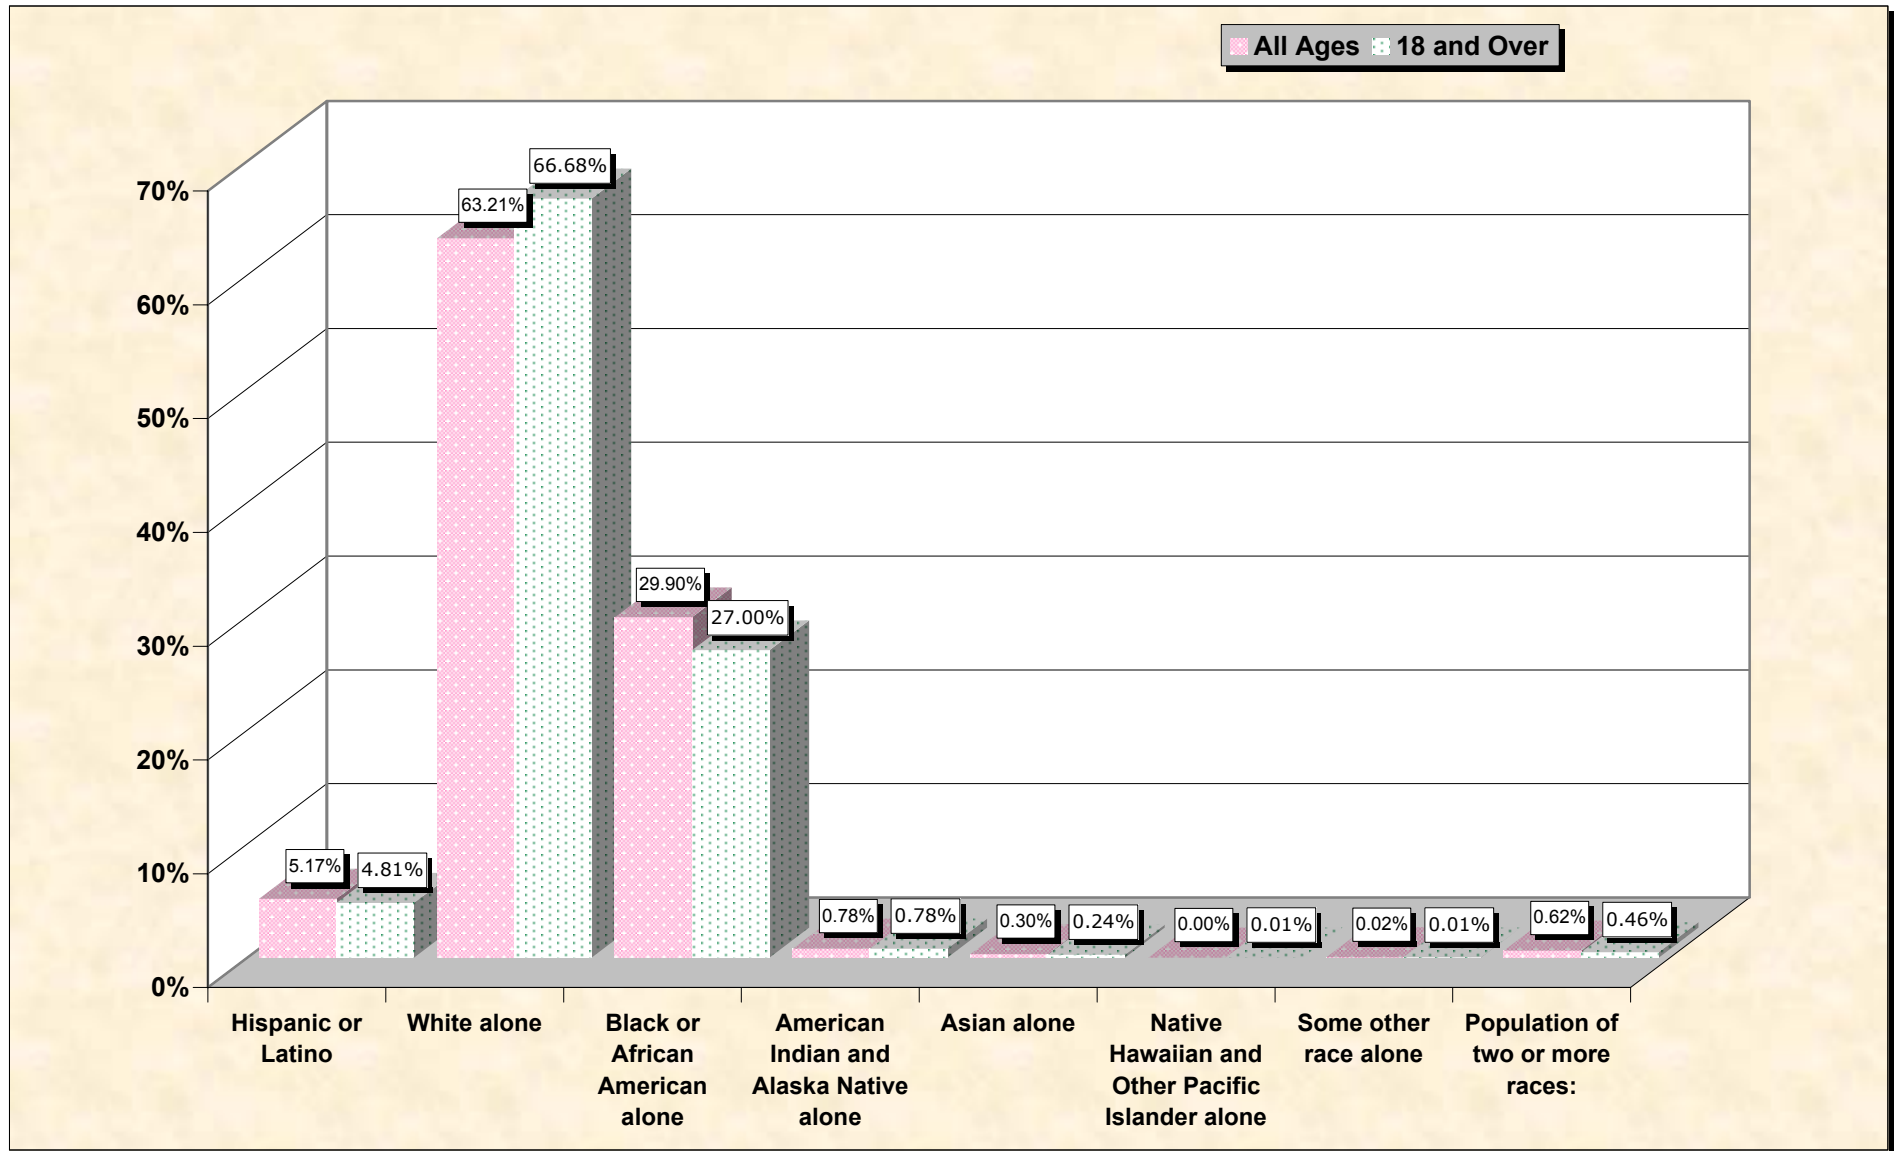

Population by Race or Ethnicity and Age

Grady County, Georgia

Data Set: Census 2000 Redistricting Data (Public Law 94-171) Summary File

www.fairdata2000.com

[3-Oct-02](#)

Hispanic or Latino, and not Hispanic by Race and Age Grady County, Georgia

Source: Data Set: Census 2000 Redistricting Data (Public Law 94-171) Summary File. PL2. HISPANIC OR LATINO, AND NOT HISPANIC OR LATINO BY RACE [73] - Universe: Total population; PL4. HISPANIC OR LATINO, AND NOT HISPANIC OR LATINO BY RACE FOR THE POPULATION 18 YEARS AND OVER [73] - Universe: Total population 18 years and over

source data for Chart

HISPANIC OR LATINO, AND NOT HISPANIC OR LATINO BY RACE

| | Grady County, Georgia |
|--|------------------------------|
| Total: | 23,659 |
| Hispanic or Latino | 1,222 |
| Not Hispanic or Latino: | 22,437 |
| Population of one race: | 22,291 |
| White alone | 14,954 |
| Black or African American alone | 7,074 |
| American Indian and Alaska Native alone | 185 |
| Asian alone | 72 |
| Native Hawaiian and Other Pacific Islander alone | 1 |
| Some other race alone | 5 |
| Population of two or more races: | 146 |

Source: Data Set: Census 2000 Redistricting Data (Public Law 94-171) Summary File. PL2. HISPANIC OR LATINO, AND NOT HISPANIC OR LATINO BY RACE [73] - Universe: Total population

HISPANIC OR LATINO, AND NOT HISPANIC OR LATINO BY RACE FOR THE POPULATION 18 YEARS AND OVER