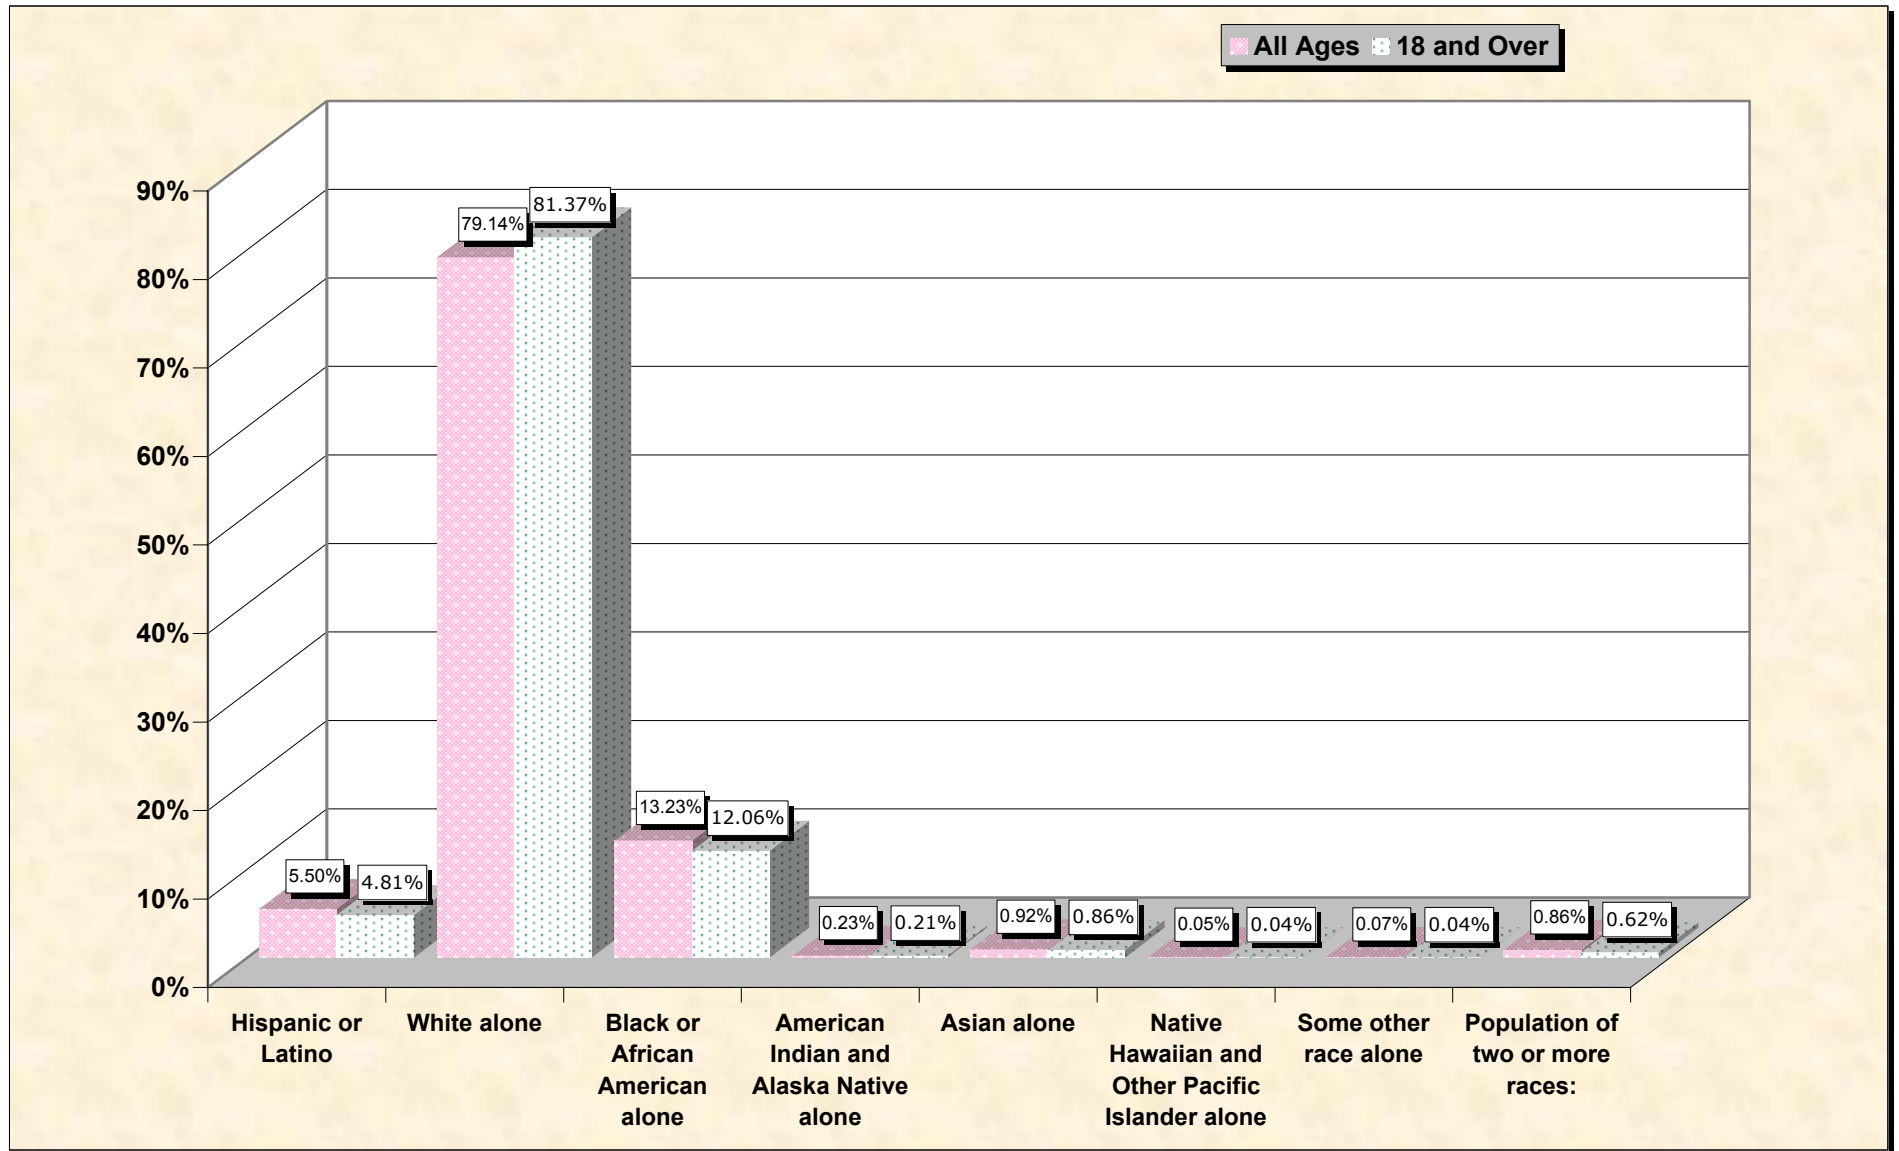

Population by Race or Ethnicity and Age

Floyd County, Georgia

Data Set: Census 2000 Redistricting Data (Public Law 94-171) Summary File

www.fairdata2000.com

[3-Oct-02](#)

Hispanic or Latino, and not Hispanic by Race and Age Floyd County, Georgia

Source: Data Set: Census 2000 Redistricting Data (Public Law 94-171) Summary File. PL2. HISPANIC OR LATINO, AND NOT HISPANIC OR LATINO BY RACE [73] - Universe: Total population; PL4. HISPANIC OR LATINO, AND NOT HISPANIC OR LATINO BY RACE FOR THE POPULATION 18 YEARS AND OVER [73] - Universe: Total population 18 years and over

source data for Chart

HISPANIC OR LATINO, AND NOT HISPANIC OR LATINO BY RACE

	Floyd County, Georgia
Total:	90,565
Hispanic or Latino	4,983
Not Hispanic or Latino:	85,582
Population of one race:	84,802
White alone	71,674
Black or African American alone	11,984
American Indian and Alaska Native alone	204
Asian alone	834
Native Hawaiian and Other Pacific Islander alone	43
Some other race alone	63
Population of two or more races:	780

Source: Data Set: Census 2000 Redistricting Data (Public Law 94-171) Summary File. PL2. HISPANIC OR LATINO, AND NOT HISPANIC OR LATINO BY RACE [73] - Universe: Total population

HISPANIC OR LATINO, AND NOT HISPANIC OR LATINO BY RACE FOR THE POPULATION 18 YEARS AND OVER