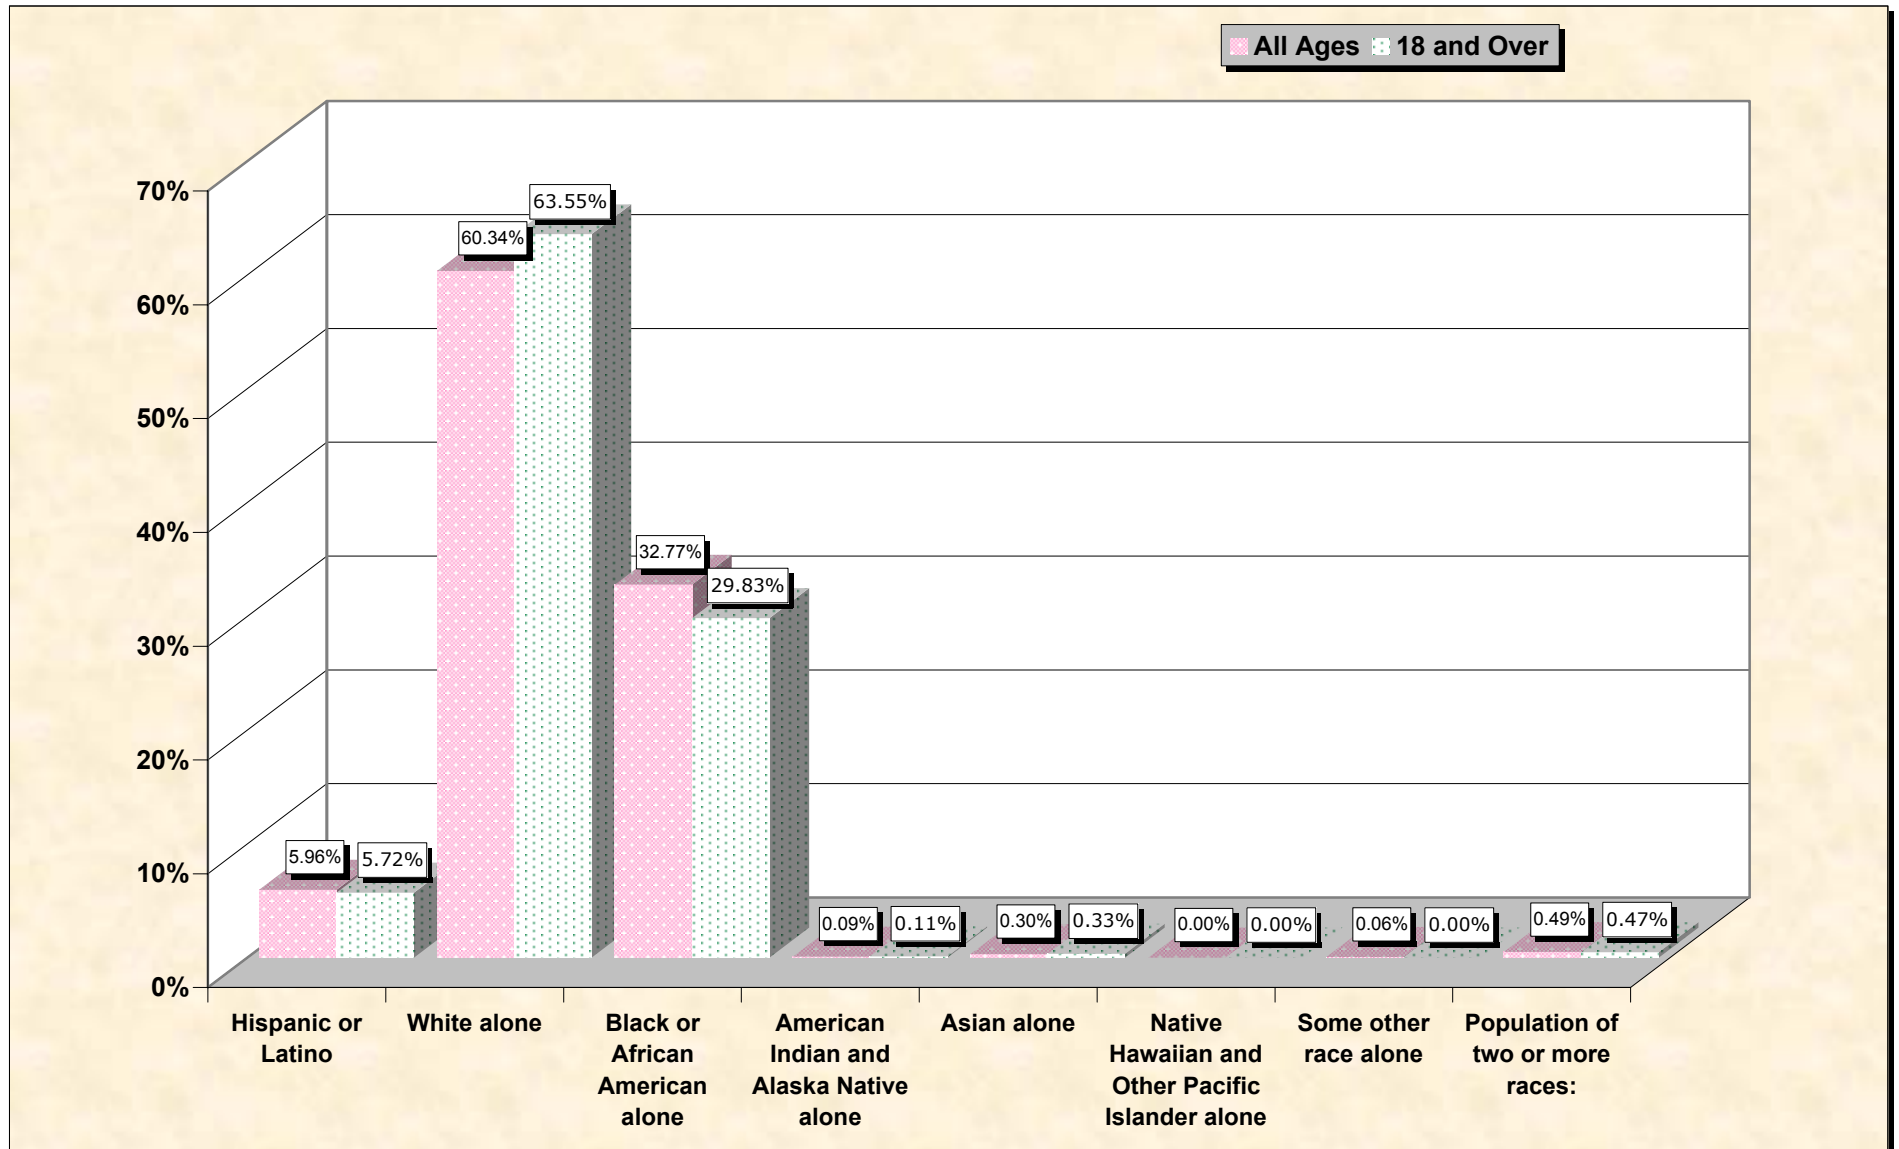

# Population by Race or Ethnicity and Age

## Evans County, Georgia

**Data Set: Census 2000 Redistricting Data (Public Law 94-171) Summary File**

[www.fairdata2000.com](http://www.fairdata2000.com)

[3-Oct-02](#)

# Hispanic or Latino, and not Hispanic by Race and Age Evans County, Georgia

Source: Data Set: Census 2000 Redistricting Data (Public Law 94-171) Summary File. PL2. HISPANIC OR LATINO, AND NOT HISPANIC OR LATINO BY RACE [73] - Universe: Total population; PL4. HISPANIC OR LATINO, AND NOT HISPANIC OR LATINO BY RACE FOR THE POPULATION 18 YEARS AND OVER [73] - Universe: Total population 18 years and over

**source data for Chart**

**HISPANIC OR LATINO, AND NOT HISPANIC OR LATINO BY RACE**

	<b>Evans County, Georgia</b>
Total:	10,495
Hispanic or Latino	625
Not Hispanic or Latino:	9,870
Population of one race:	9,819
White alone	6,333
Black or African American alone	3,439
American Indian and Alaska Native alone	9
Asian alone	32
Native Hawaiian and Other Pacific Islander alone	0
Some other race alone	6
Population of two or more races:	51