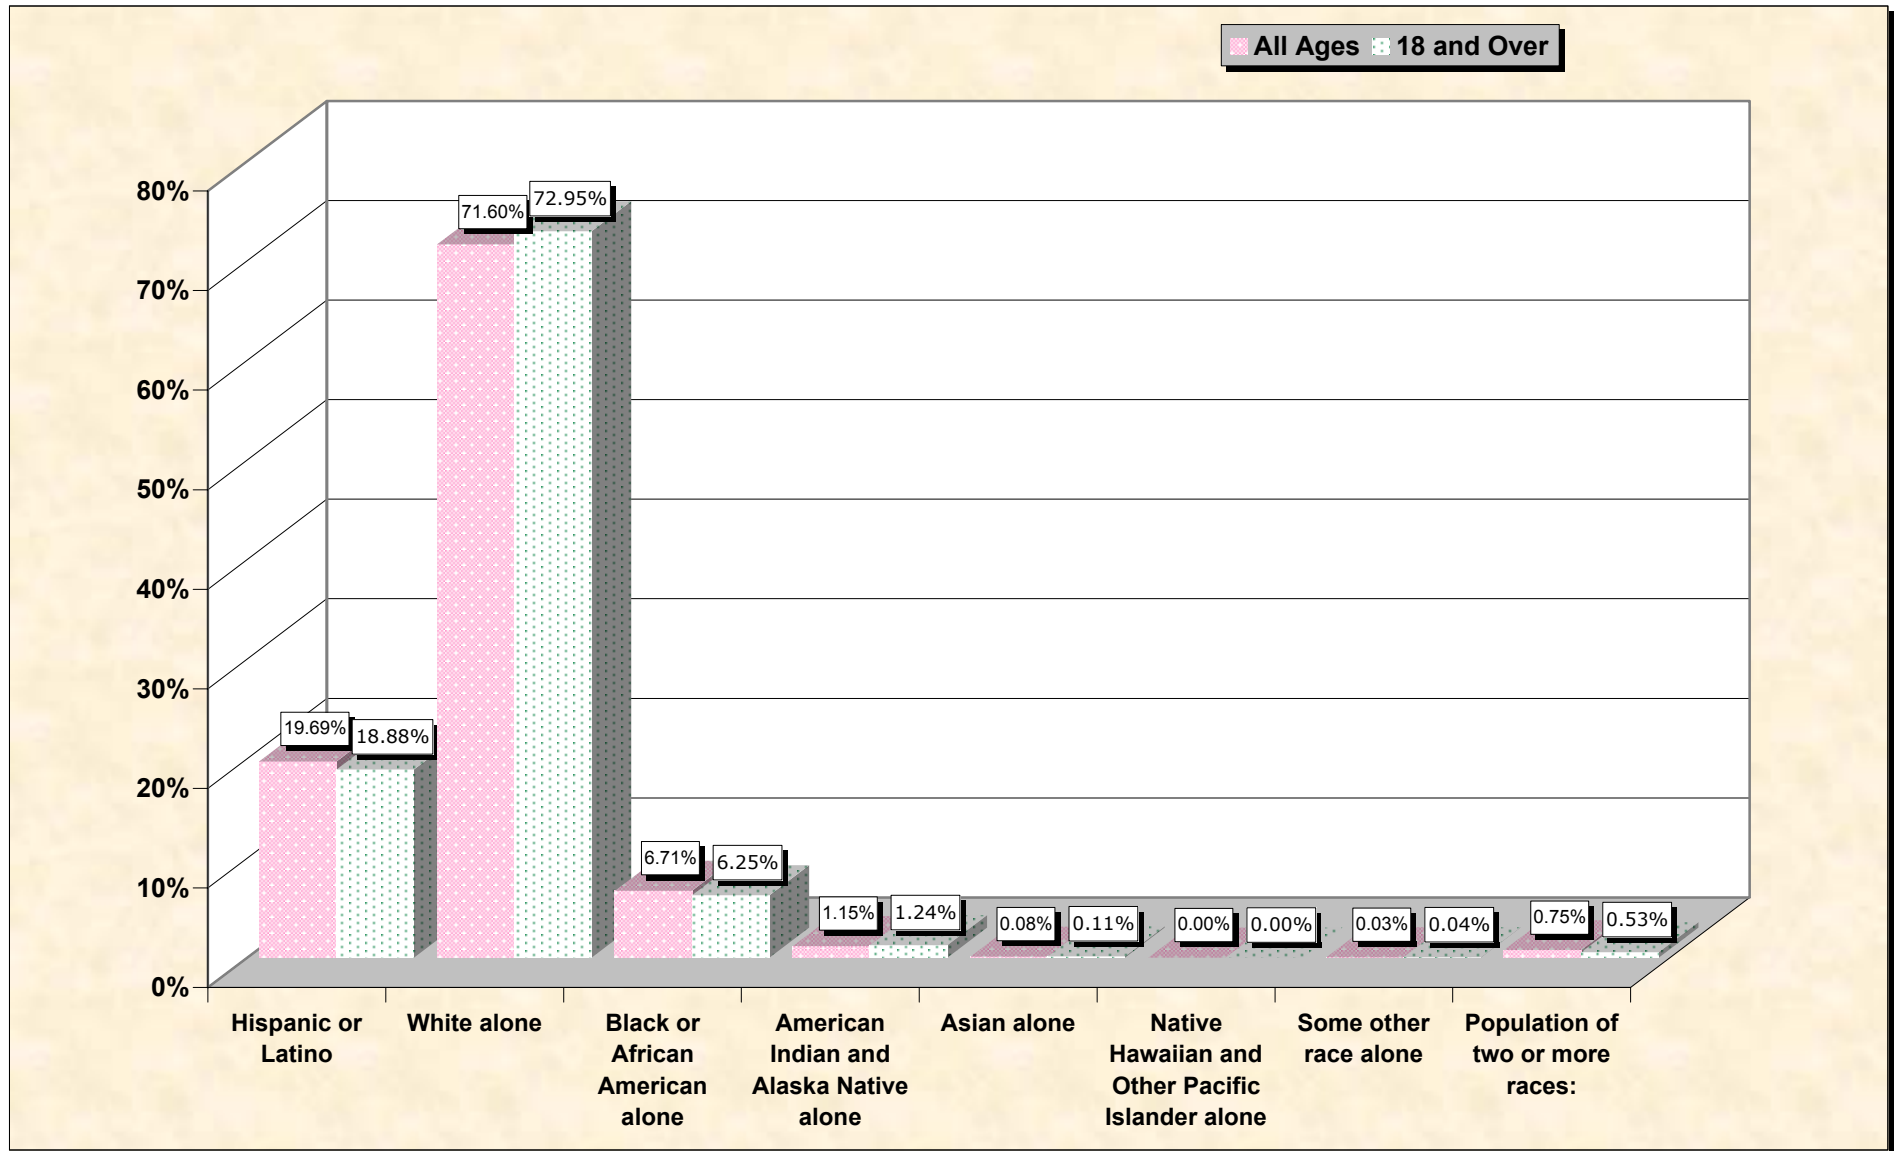

Population by Race or Ethnicity and Age

Echols County, Georgia

Data Set: Census 2000 Redistricting Data (Public Law 94-171) Summary File

www.fairdata2000.com

[3-Oct-02](#)

Hispanic or Latino, and not Hispanic by Race and Age Echols County, Georgia

Source: Data Set: Census 2000 Redistricting Data (Public Law 94-171) Summary File. PL2. HISPANIC OR LATINO, AND NOT HISPANIC OR LATINO BY RACE [73] - Universe: Total population; PL4. HISPANIC OR LATINO, AND NOT HISPANIC OR LATINO BY RACE FOR THE POPULATION 18 YEARS AND OVER [73] - Universe: Total population 18 years and over

source data for Chart

HISPANIC OR LATINO, AND NOT HISPANIC OR LATINO BY RACE

	Echols County, Georgia
Total:	3,754
Hispanic or Latino	739
Not Hispanic or Latino:	3,015
Population of one race:	2,987
White alone	2,688
Black or African American alone	252
American Indian and Alaska Native alone	43
Asian alone	3
Native Hawaiian and Other Pacific Islander alone	0
Some other race alone	1
Population of two or more races:	28

Source: Data Set: Census 2000 Redistricting Data (Public Law 94-171) Summary File. PL2. HISPANIC OR LATINO, AND NOT HISPANIC OR LATINO BY RACE [73] - Universe: Total population

HISPANIC OR LATINO, AND NOT HISPANIC OR LATINO BY RACE FOR THE POPULATION 18 YEARS AND OVER