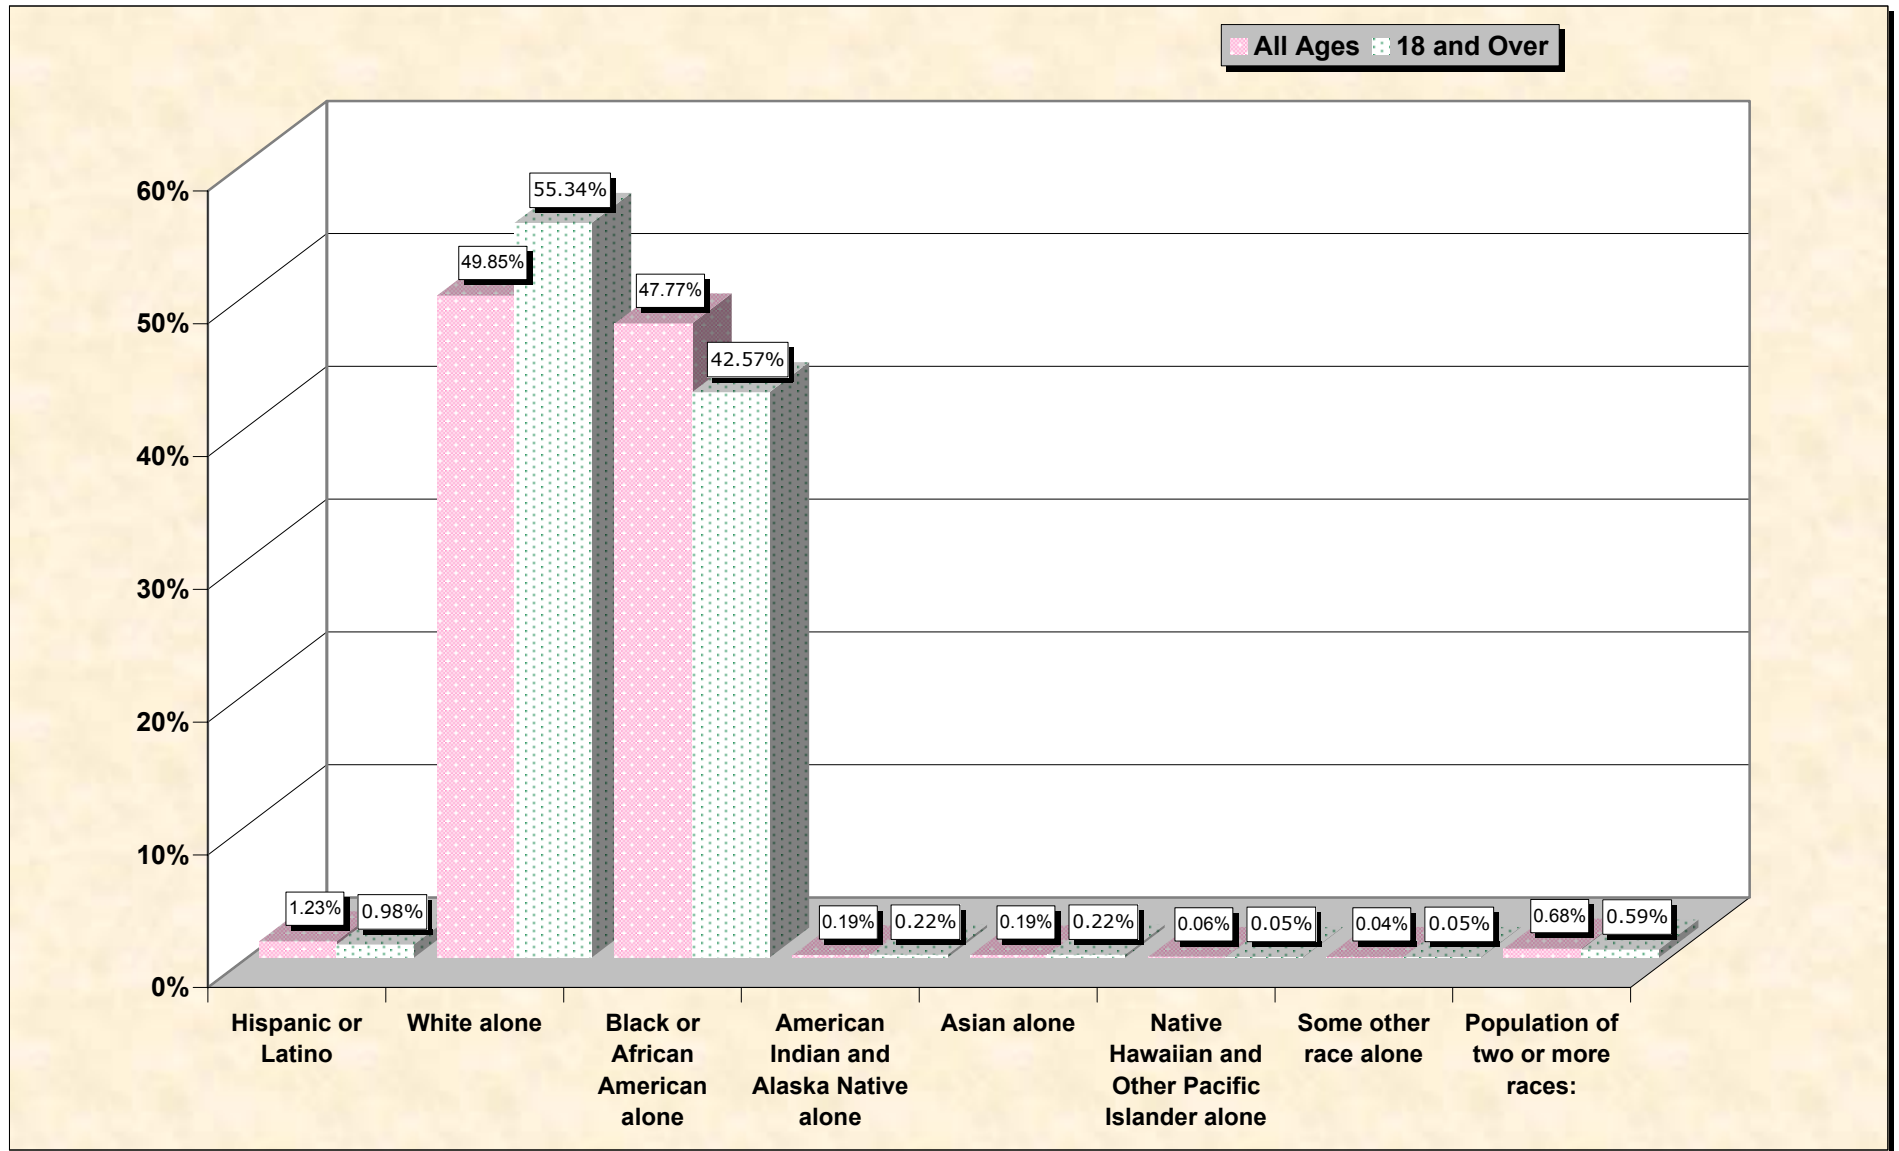

# Population by Race or Ethnicity and Age

## Early County, Georgia

**Data Set: Census 2000 Redistricting Data (Public Law 94-171) Summary File**

[www.fairdata2000.com](http://www.fairdata2000.com)

[3-Oct-02](#)

# Hispanic or Latino, and not Hispanic by Race and Age Early County, Georgia

Source: Data Set: Census 2000 Redistricting Data (Public Law 94-171) Summary File. PL2. HISPANIC OR LATINO, AND NOT HISPANIC OR LATINO BY RACE [73] - Universe: Total population; PL4. HISPANIC OR LATINO, AND NOT HISPANIC OR LATINO BY RACE FOR THE POPULATION 18 YEARS AND OVER [73] - Universe: Total population 18 years and over

**source data for Chart**

**HISPANIC OR LATINO, AND NOT HISPANIC OR LATINO BY RACE**

	<b>Early County, Georgia</b>
Total:	12,354
Hispanic or Latino	152
Not Hispanic or Latino:	12,202
Population of one race:	12,118
White alone	6,159
Black or African American alone	5,901
American Indian and Alaska Native alone	23
Asian alone	23
Native Hawaiian and Other Pacific Islander alone	7
Some other race alone	5
Population of two or more races:	84