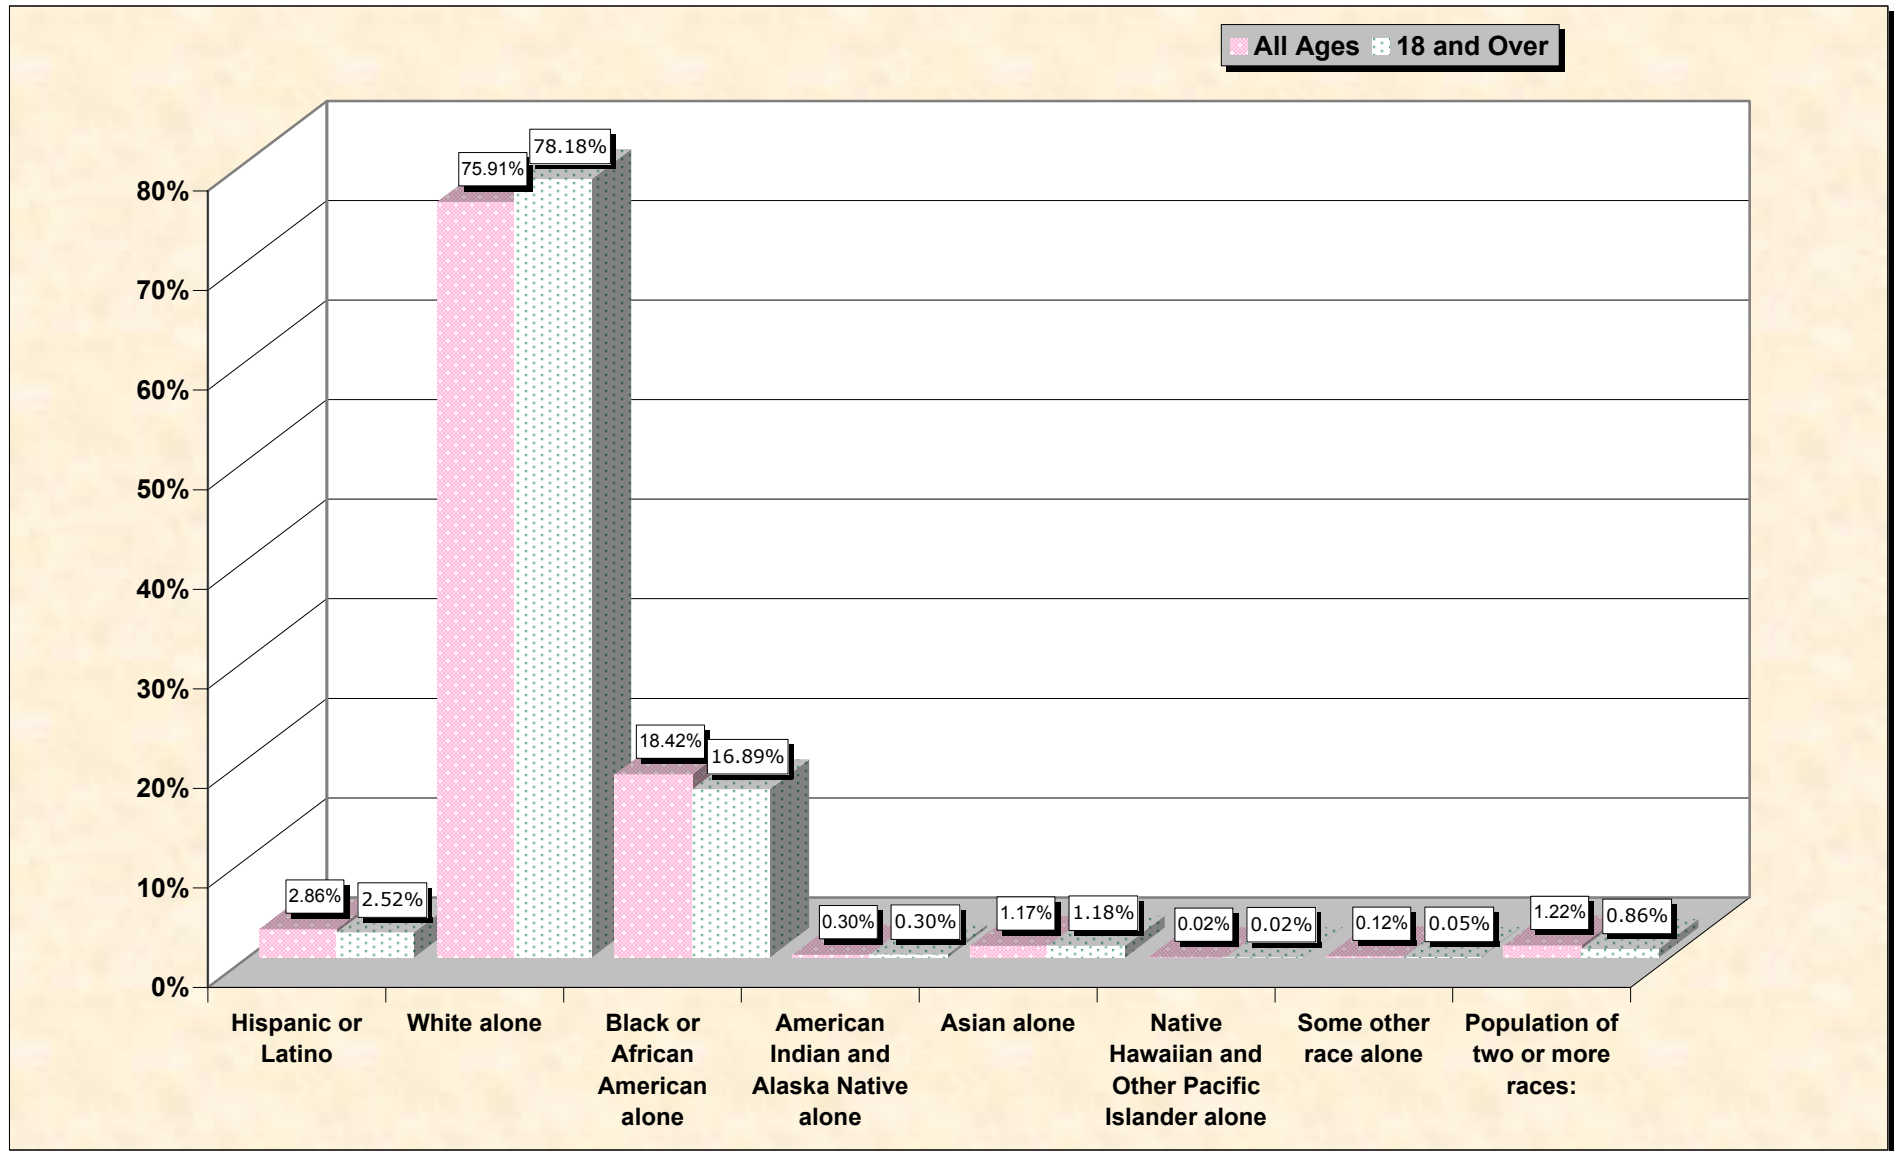

Population by Race or Ethnicity and Age

Douglas County, Georgia

Data Set: Census 2000 Redistricting Data (Public Law 94-171) Summary File

www.fairdata2000.com

[3-Oct-02](#)

Hispanic or Latino, and not Hispanic by Race and Age Douglas County, Georgia

Source: Data Set: Census 2000 Redistricting Data (Public Law 94-171) Summary File. PL2. HISPANIC OR LATINO, AND NOT HISPANIC OR LATINO BY RACE [73] - Universe: Total population; PL4. HISPANIC OR LATINO, AND NOT HISPANIC OR LATINO BY RACE FOR THE POPULATION 18 YEARS AND OVER [73] - Universe: Total population 18 years and over

source data for Chart

HISPANIC OR LATINO, AND NOT HISPANIC OR LATINO BY RACE

	Douglas County, Georgia
Total:	92,174
Hispanic or Latino	2,640
Not Hispanic or Latino:	89,534
Population of one race:	88,414
White alone	69,965
Black or African American alone	16,978
American Indian and Alaska Native alone	272
Asian alone	1,075
Native Hawaiian and Other Pacific Islander alone	17
Some other race alone	107
Population of two or more races:	1,120

Source: Data Set: Census 2000 Redistricting Data (Public Law 94-171) Summary File. PL2. HISPANIC OR LATINO, AND NOT HISPANIC OR LATINO BY RACE [73] - Universe: Total population

HISPANIC OR LATINO, AND NOT HISPANIC OR LATINO BY RACE FOR THE POPULATION 18 YEARS AND OVER