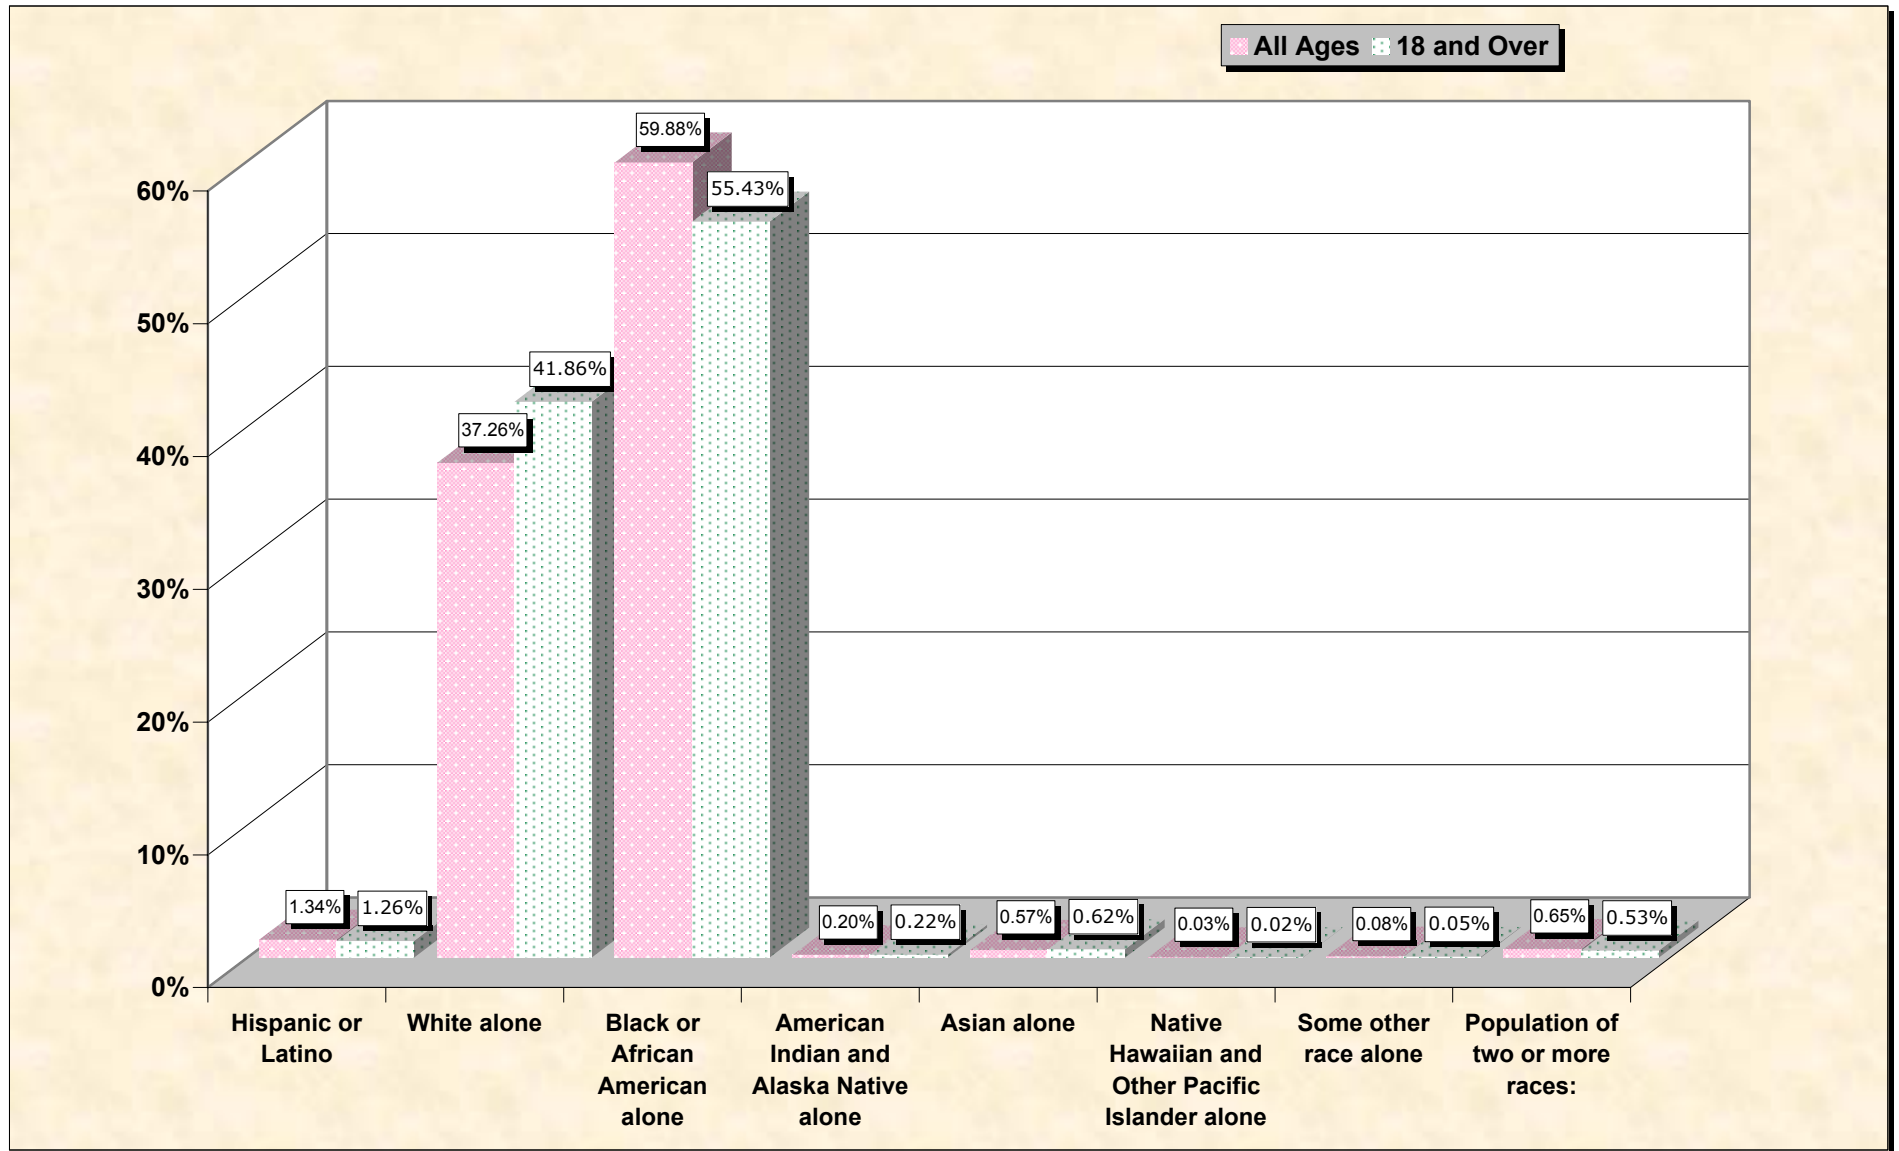

Population by Race or Ethnicity and Age

Dougherty County, Georgia

Data Set: Census 2000 Redistricting Data (Public Law 94-171) Summary File

www.fairdata2000.com

[3-Oct-02](#)

Hispanic or Latino, and not Hispanic by Race and Age Dougherty County, Georgia

Source: Data Set: Census 2000 Redistricting Data (Public Law 94-171) Summary File. PL2. HISPANIC OR LATINO, AND NOT HISPANIC OR LATINO BY RACE [73] - Universe: Total population; PL4. HISPANIC OR LATINO, AND NOT HISPANIC OR LATINO BY RACE FOR THE POPULATION 18 YEARS AND OVER [73] - Universe: Total population 18 years and over

source data for Chart

HISPANIC OR LATINO, AND NOT HISPANIC OR LATINO BY RACE

Dougherty County, Georgia	
Total:	96,065
Hispanic or Latino	1,292
Not Hispanic or Latino:	94,773
Population of one race:	94,150
White alone	35,794
Black or African American alone	57,521
American Indian and Alaska Native alone	192
Asian alone	544
Native Hawaiian and Other Pacific Islander alone	25
Some other race alone	74
Population of two or more races:	623

Dougherty County, Georgia	
Total:	69,489
Hispanic or Latino	874
Not Hispanic or Latino:	68,615
Population of one race:	68,245
White alone	29,091
Black or African American alone	38,515
American Indian and Alaska Native alone	154
Asian alone	431
Native Hawaiian and Other Pacific Islander alone	17
Some other race alone	37
Population of two or more races:	370