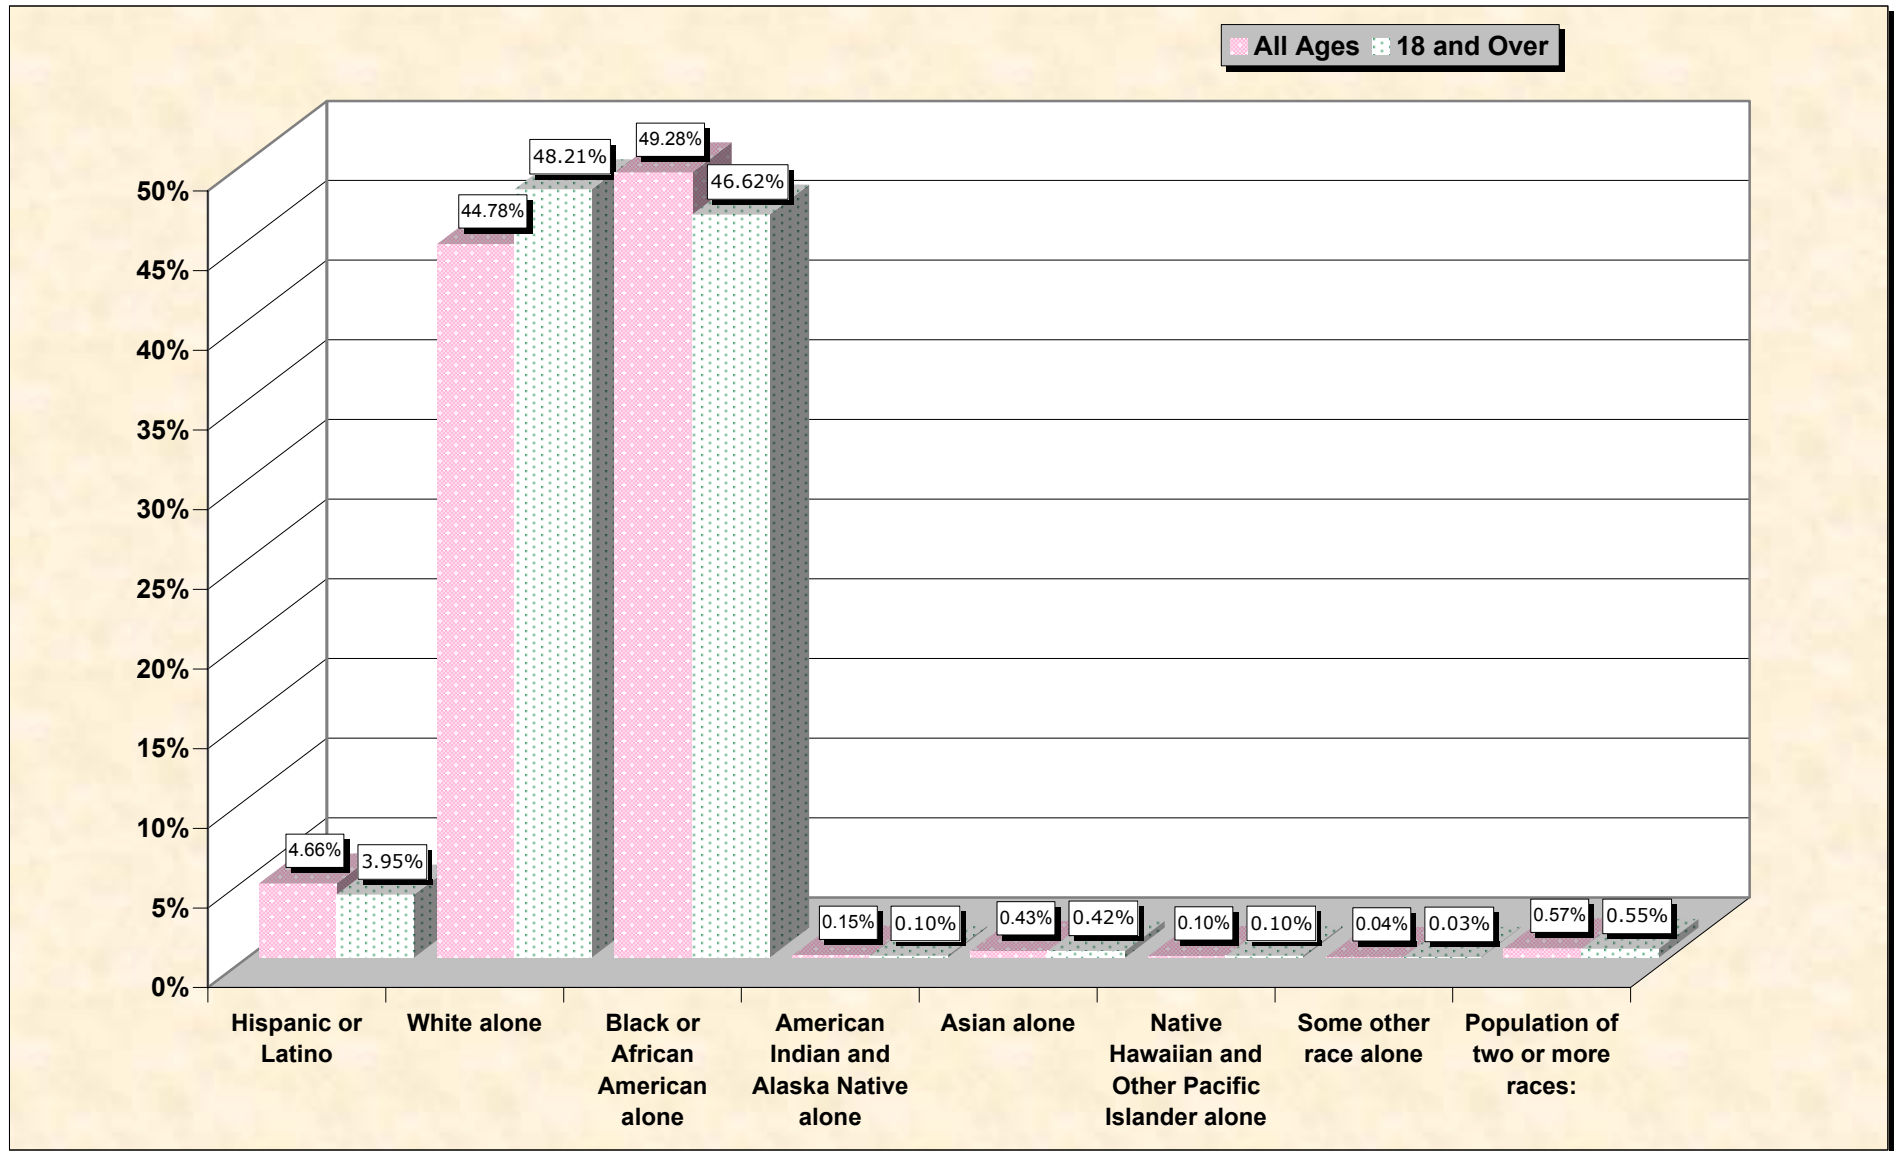

Population by Race or Ethnicity and Age

Dooly County, Georgia

Data Set: Census 2000 Redistricting Data (Public Law 94-171) Summary File

www.fairdata2000.com

[3-Oct-02](#)

Hispanic or Latino, and not Hispanic by Race and Age Dooly County, Georgia

Source: Data Set: Census 2000 Redistricting Data (Public Law 94-171) Summary File. PL2. HISPANIC OR LATINO, AND NOT HISPANIC OR LATINO BY RACE [73] - Universe: Total population; PL4. HISPANIC OR LATINO, AND NOT HISPANIC OR LATINO BY RACE FOR THE POPULATION 18 YEARS AND OVER [73] - Universe: Total population 18 years and over

source data for Chart

HISPANIC OR LATINO, AND NOT HISPANIC OR LATINO BY RACE

	Dooly County, Georgia
Total:	11,525
Hispanic or Latino	537
Not Hispanic or Latino:	10,988
Population of one race:	10,922
White alone	5,161
Black or African American alone	5,679
American Indian and Alaska Native alone	17
Asian alone	49
Native Hawaiian and Other Pacific Islander alone	11
Some other race alone	5
Population of two or more races:	66

Source: Data Set: Census 2000 Redistricting Data (Public Law 94-171) Summary File. PL2. HISPANIC OR LATINO, AND NOT HISPANIC OR LATINO BY RACE [73] - Universe: Total population

HISPANIC OR LATINO, AND NOT HISPANIC OR LATINO BY RACE FOR THE POPULATION 18 YEARS AND OVER